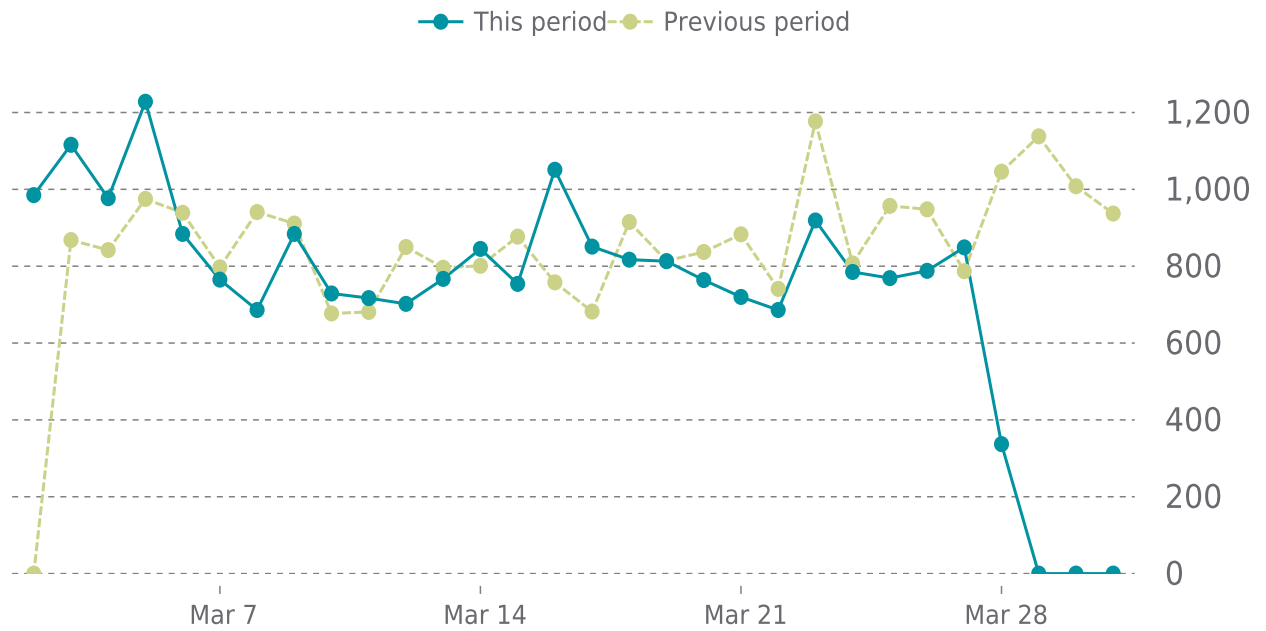

## OVERVIEW

last 24 hours  
**100%**

last 7 days  
**99%**

last 30 days  
**99%**

## UPTIME HISTORY

Event	Date	Reason	Duration
UP	03/27/2026	HTTP 200 - OK	4d 11h
DOWN	03/27/2026	timeout was reached: 30.01250067s	6m 34s
UP	03/27/2026	HTTP 200 - OK	10h 25m
DOWN	03/27/2026	timeout was reached: 30.000268996s	4m 57s
UP	03/21/2026	HTTP 200 - OK	5d 9h
DOWN	03/21/2026	timeout was reached: 30.02734439s	5m 58s
UP	03/08/2026	HTTP 200 - OK	13d 12h
DOWN	03/08/2026	timeout was reached: 30.013552005s	6m 3s

# ✓ ANALYTICS

Traffic down by: **12.6%**

03/01/2026 to 03/31/2026

## SESSIONS