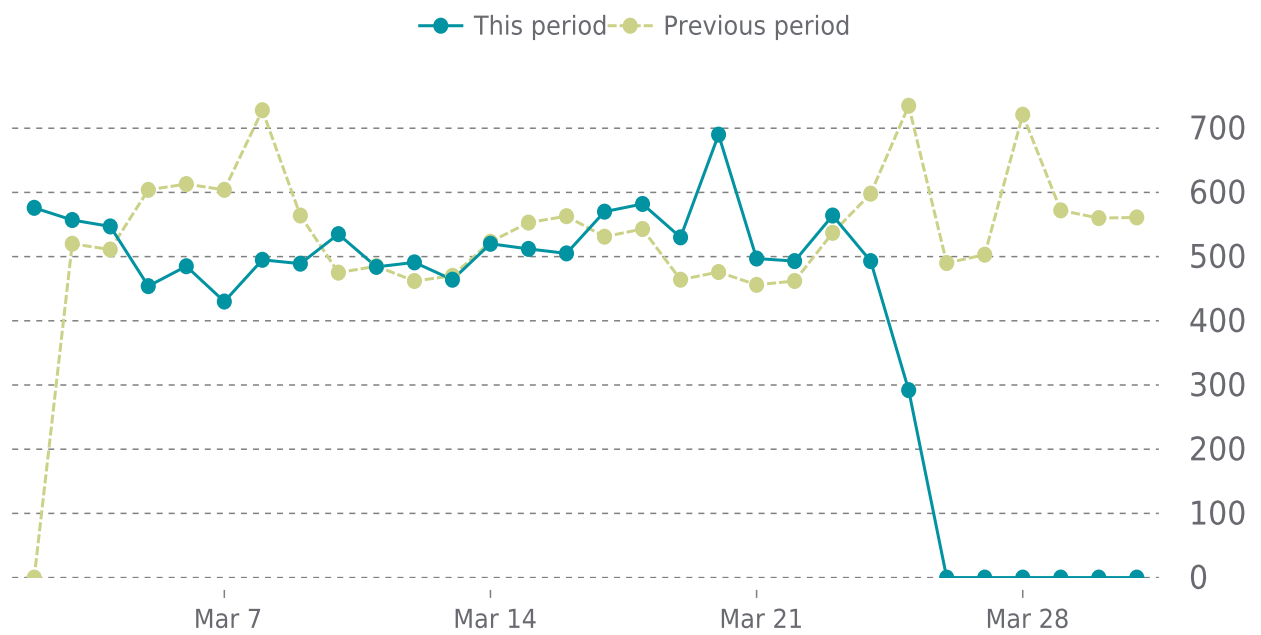

## OVERVIEW

last 24 hours

**99%**

last 7 days

**99%**

last 30 days

**99%**

## UPTIME HISTORY

Event	Date	Reason	Duration
UP	03/31/2026	HTTP 200 - OK	19h 48m
DOWN	03/31/2026	timeout was reached: 30.000194613s	5m 6s

# ✓ ANALYTICS

Traffic down by: **22.8%**

03/01/2026 to 03/31/2026

## SESSIONS