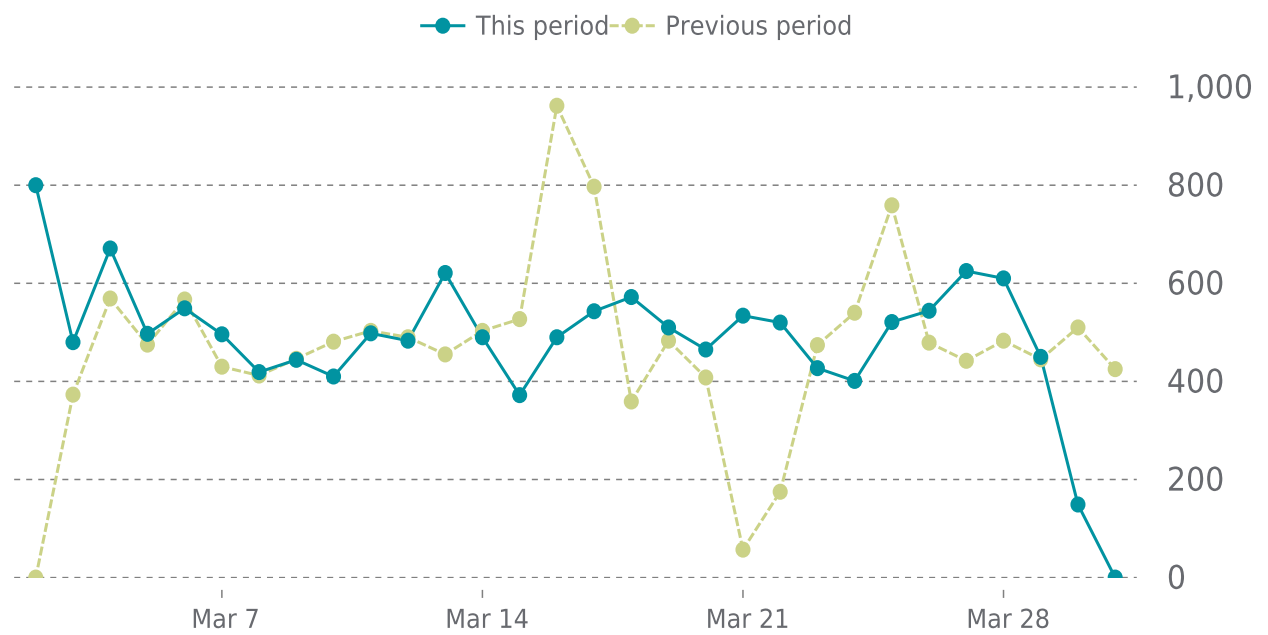

99%

UPTIME HISTORY

Event	Date	Reason	Duration
UP	03/27/2026	HTTP 200 - OK	4d 22h
DOWN	03/27/2026	timeout was reached: 30.008418574s	14m 51s

✓ ANALYTICS

Traffic up by: **4%**
03/01/2026 to 03/31/2026

SESSIONS