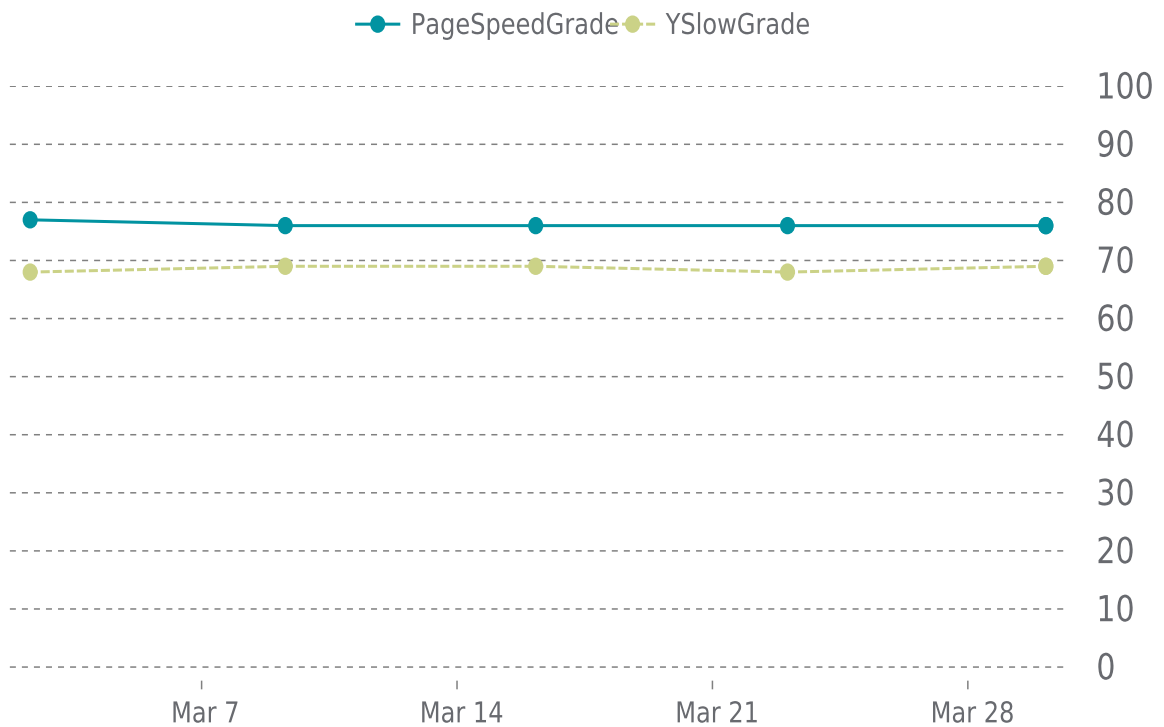

SECURITY SCAN HISTORY (2/2)

Date	Malware	Vulnerabilities	Web Trust
03/02/2026 4:01	Clean	Clean	Clean

✓ PERFORMANCE

Total performance checks: **6**

03/01/2026 to 03/31/2026

MOST RECENT SCAN

03/30/2026

PageSpeed Grade

C (76%)

Previous check: 76%

YSlow Grade

D (69%)

Previous check: 69%

PERFORMANCE OVERVIEW

PERFORMANCE HISTORY

Date	Load time	PageSpeed	YSlow
03/30/2026 03:21	1.66 s	C (76%)	D (69%)
03/30/2026 03:16	4.56 s	C (76%)	D (69%)
03/23/2026 01:23	2.22 s	C (76%)	D (68%)
03/16/2026 03:45	1.87 s	C (76%)	D (69%)
03/09/2026 07:02	2.51 s	C (76%)	D (69%)
03/02/2026 07:14	2.34 s	C (77%)	D (68%)