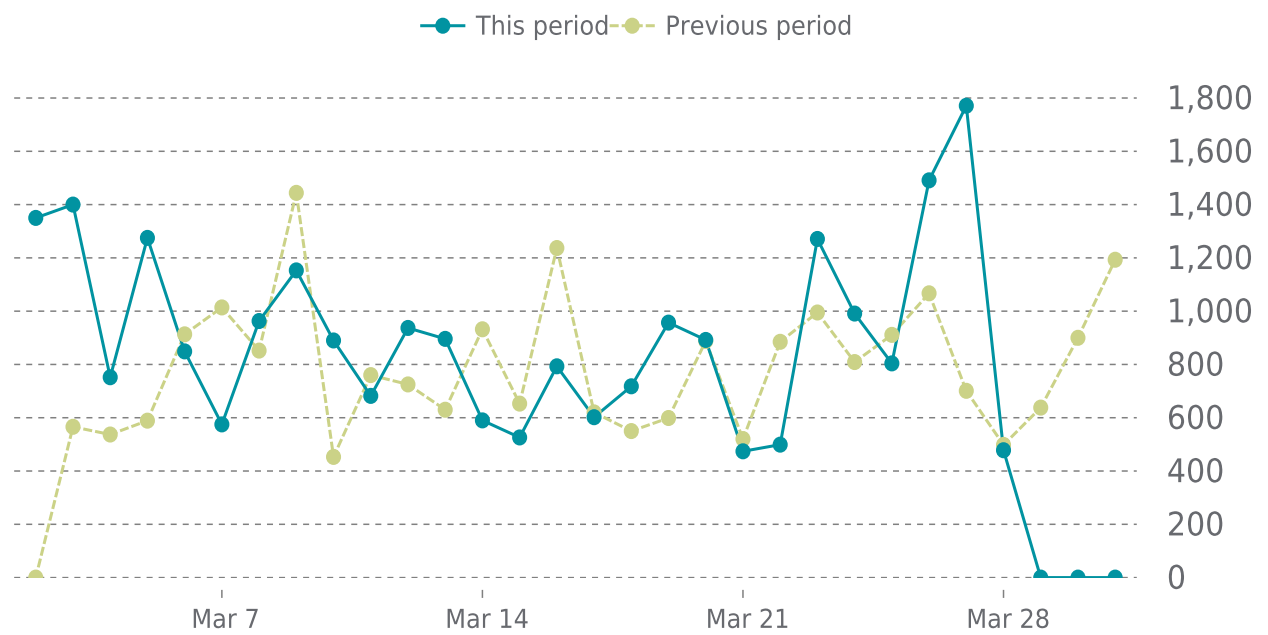

## OVERVIEW

last 24 hours

**100%**

last 7 days

**99%**

last 30 days

**99%**

## UPTIME HISTORY

Event	Date	Reason	Duration
UP	03/27/2026	HTTP 200 - OK	4d 11h
DOWN	03/27/2026	timeout was reached: 30.000221309s	6m 42s
UP	03/27/2026	HTTP 200 - OK	10h 25m
DOWN	03/27/2026	timeout was reached: 30.009093801s	4m 59s
UP	03/21/2026	HTTP 200 - OK	5d 9h
DOWN	03/21/2026	timeout was reached: 30.009435394s	6m 10s
UP	03/08/2026	HTTP 200 - OK	13d 12h
DOWN	03/08/2026	timeout was reached: 30.000199763s	6m 5s

# ✓ ANALYTICS

Traffic up by: **6.5%**

03/01/2026 to 03/31/2026

## SESSIONS