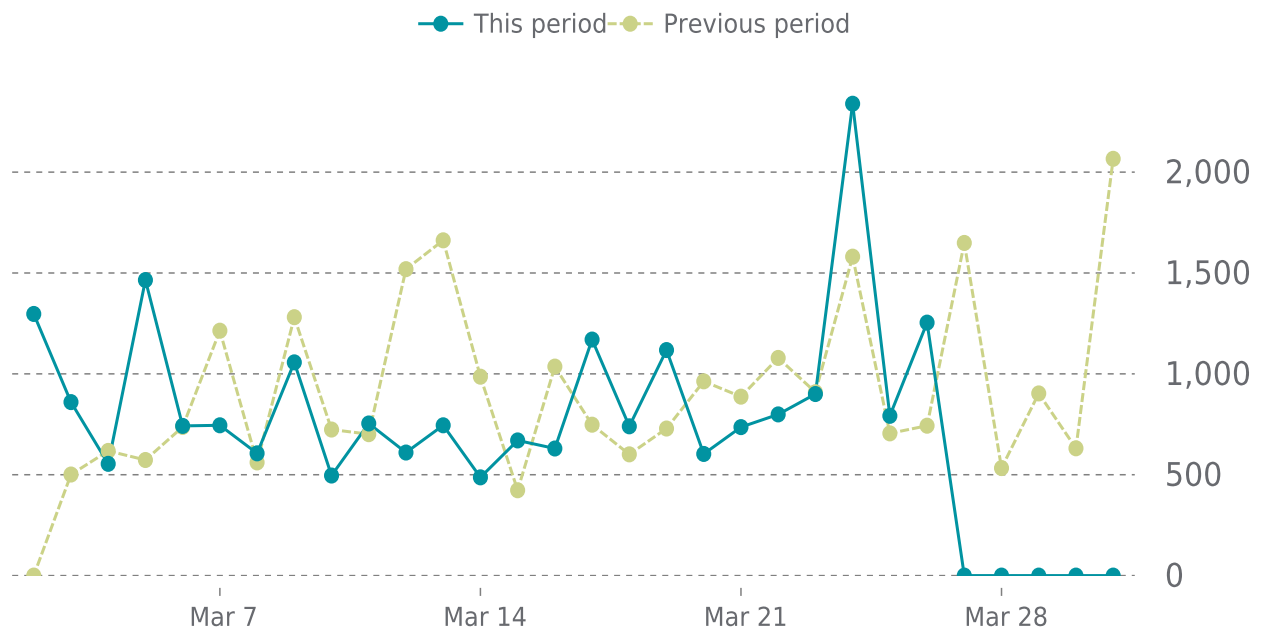

UPDATES HISTORY

WordPress	WordPress version	Date
-	6.9.1 → 6.9.4	03/12/2026

UPTIME

Up for: **4d 11h**
Overall Uptime: **99.931%**

OVERVIEW

last 24 hours

100%

last 7 days

99%

last 30 days

99%

UPTIME HISTORY

Event	Date	Reason	Duration
UP	03/27/2026	HTTP 200 - OK	4d 11h
DOWN	03/27/2026	timeout was reached: 30.000184925s	6m 38s
UP	03/27/2026	HTTP 200 - OK	10h 25m
DOWN	03/27/2026	timeout was reached: 30.000151772s	4m 59s
UP	03/21/2026	HTTP 200 - OK	5d 9h
DOWN	03/21/2026	timeout was reached: 30.008742334s	6m 1s
UP	03/08/2026	HTTP 200 - OK	13d 12h
DOWN	03/08/2026	timeout was reached: 30.009481243s	6m 1s

✓ ANALYTICS

Traffic down by: **18.7%**
03/01/2026 to 03/31/2026

SESSIONS

SECURITY

Total security checks: **5**

03/01/2026 to 03/31/2026

MOST RECENT SCAN

03/26/2026