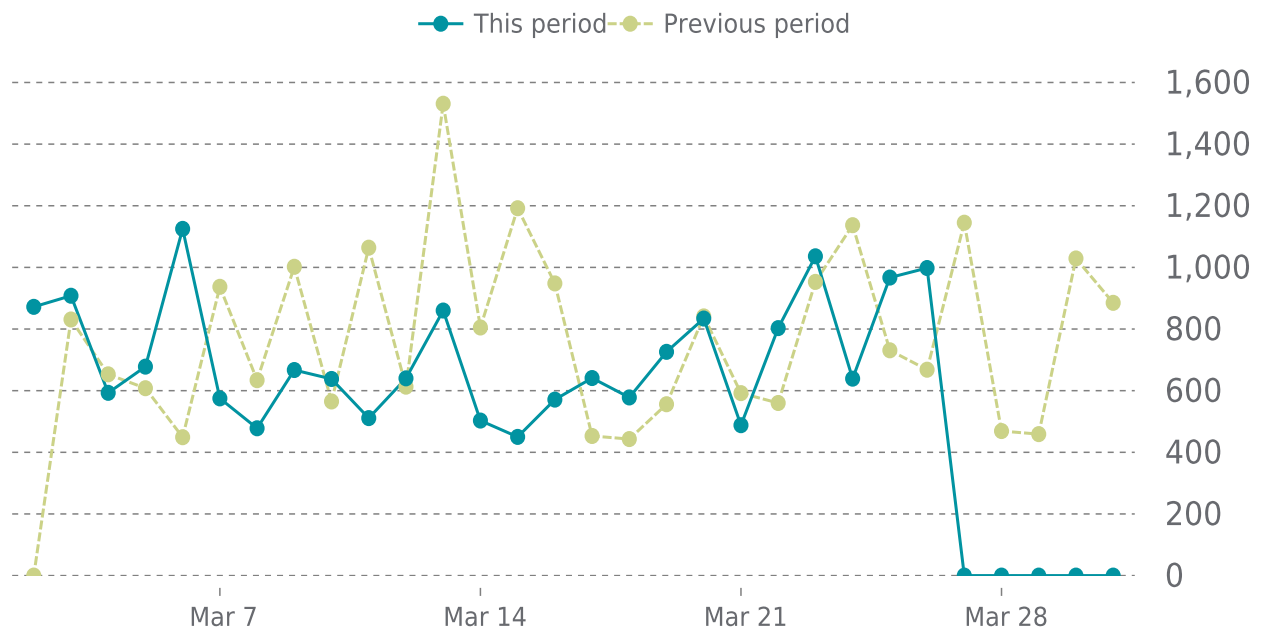

UPDATES HISTORY

WordPress	WordPress version	Date
-	6.9.1 → 6.9.3	03/12/2026

UPTIME

Up for: **4d 11h**
Overall Uptime: **99.930%**

OVERVIEW

last 24 hours

100%

last 7 days

99%

last 30 days

99%

UPTIME HISTORY

Event	Date	Reason	Duration
UP	03/27/2026	HTTP 200 - OK	4d 11h
DOWN	03/27/2026	timeout was reached: 30.000197483s	6m 44s
UP	03/27/2026	HTTP 200 - OK	10h 25m
DOWN	03/27/2026	timeout was reached: 30.000438553s	4m 58s
UP	03/21/2026	HTTP 200 - OK	5d 9h
DOWN	03/21/2026	timeout was reached: 30.001204202s	6m 6s
UP	03/08/2026	HTTP 200 - OK	13d 12h
DOWN	03/08/2026	timeout was reached: 30.005117533s	6m 8s

✓ ANALYTICS

Traffic down by: **21.9%**

03/01/2026 to 03/31/2026

SESSIONS

SECURITY

Total security checks: **3**

03/01/2026 to 03/31/2026

MOST RECENT SCAN