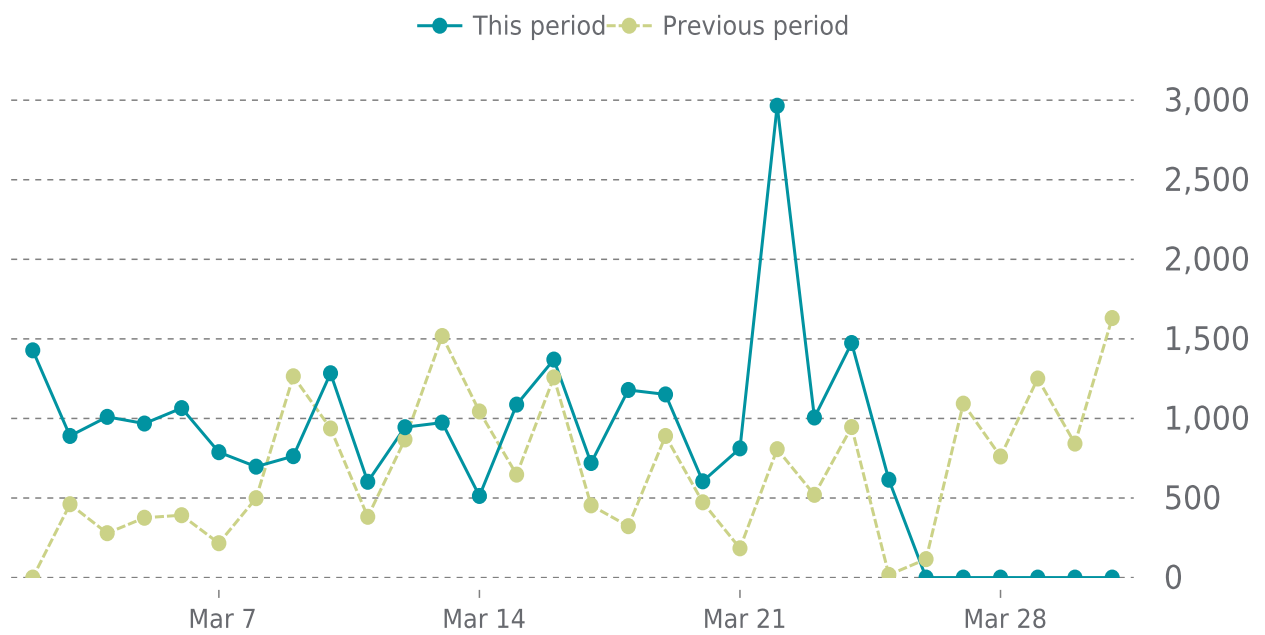

UPDATES HISTORY

WordPress	WordPress version	Date
-	6.9.1 → 6.9.3	03/12/2026

UPTIME

Up for: **14d 2h**
Overall Uptime: **99.965%**

OVERVIEW

last 24 hours

100%

last 7 days

100%

last 30 days

99%

UPTIME HISTORY

Event	Date	Reason	Duration
UP	03/17/2026	HTTP 200 - OK	14d 2h
DOWN	03/17/2026	timeout was reached: 30.009127177s	5m 45s
UP	03/12/2026	HTTP 200 - OK	5d 1h
DOWN	03/12/2026	timeout was reached: 30.005280045s	4m 51s
UP	03/02/2026	HTTP 200 - OK	10d 13h
DOWN	03/02/2026	timeout was reached: 30.009667544s	4m 20s

✓ ANALYTICS

Traffic up by: **21.8%**

03/01/2026 to 03/31/2026

SESSIONS

SECURITY

Total security checks: **3**

03/01/2026 to 03/31/2026

MOST RECENT SCAN