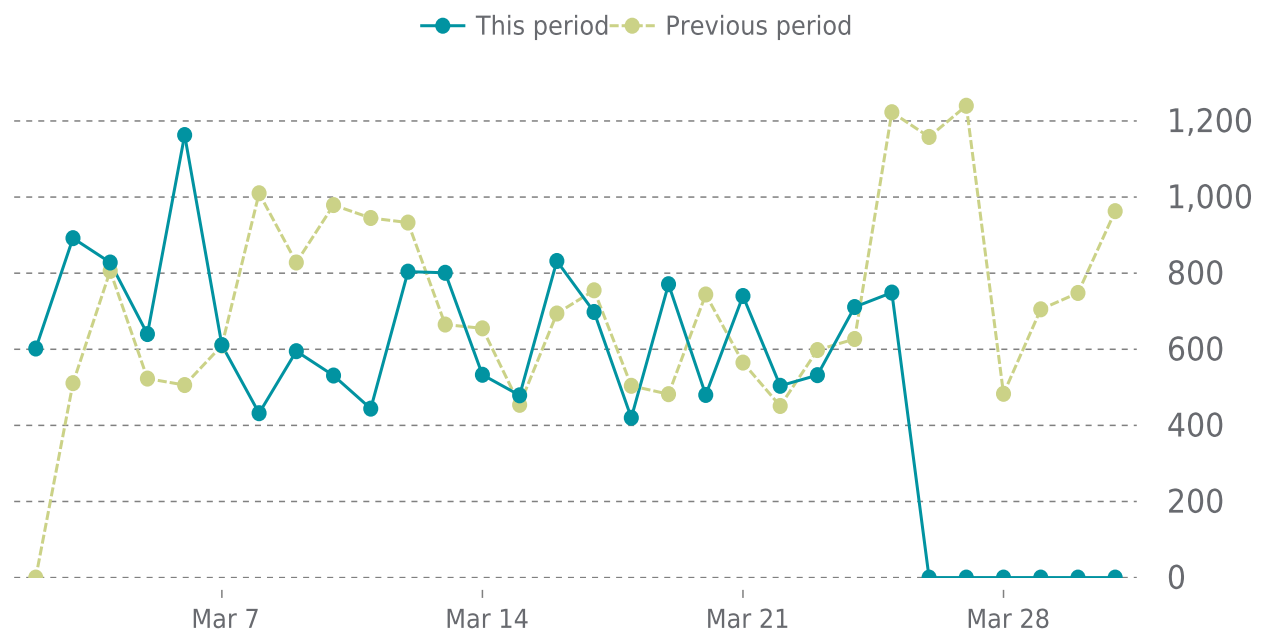

UPDATES HISTORY

WordPress	WordPress version	Date
-	6.9.1 → 6.9.3	03/12/2026

UPTIME

Up for: **3d 2h**
Overall Uptime: **99.916%**

OVERVIEW

last 24 hours

100%

last 7 days

99%

last 30 days

99%

UPTIME HISTORY

Event	Date	Reason	Duration
UP	03/28/2026	HTTP 200 - OK	3d 2h
DOWN	03/28/2026	timeout was reached: 30.0003541s	5m 8s
UP	03/27/2026	HTTP 200 - OK	1d 8h
DOWN	03/27/2026	timeout was reached: 30.000342848s	6m 42s
UP	03/27/2026	HTTP 200 - OK	10h 25m
DOWN	03/27/2026	timeout was reached: 30.000190313s	4m 53s
UP	03/21/2026	HTTP 200 - OK	5d 9h
DOWN	03/21/2026	timeout was reached: 30.000193055s	6m 14s
UP	03/08/2026	HTTP 200 - OK	13d 12h
DOWN	03/08/2026	timeout was reached: 30.000230763s	5m 54s

✓ ANALYTICS

Traffic down by: **26.1%**

03/01/2026 to 03/31/2026

SESSIONS

SECURITY

Total security checks: **2**

03/01/2026 to 03/31/2026

MOST RECENT SCAN