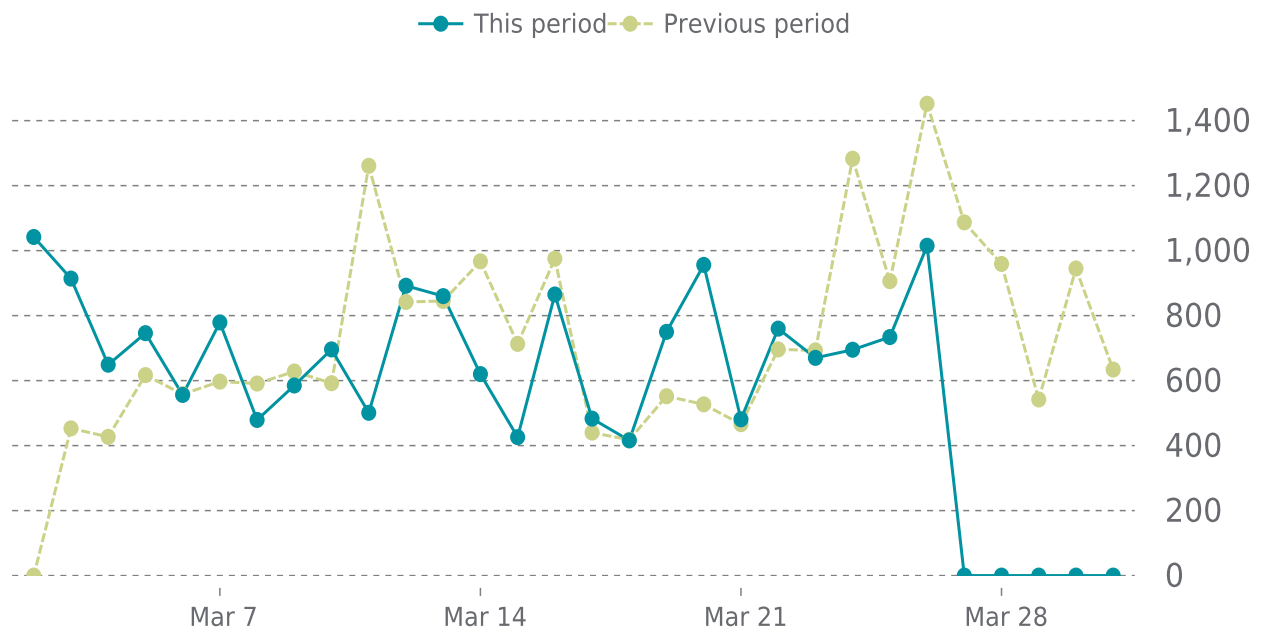

## OVERVIEW

last 24 hours

**100%**

last 7 days

**99%**

last 30 days

**99%**

## UPTIME HISTORY

Event	Date	Reason	Duration
UP	03/27/2026	HTTP 200 - OK	4d 11h
DOWN	03/27/2026	timeout was reached: 30.000160605s	6m 36s
UP	03/27/2026	HTTP 200 - OK	10h 25m
DOWN	03/27/2026	timeout was reached: 30.000202962s	4m 58s
UP	03/21/2026	HTTP 200 - OK	5d 9h
DOWN	03/21/2026	timeout was reached: 30.000165724s	6m 5s
UP	03/08/2026	HTTP 200 - OK	13d 12h
DOWN	03/08/2026	timeout was reached: 30.000202887s	5m 57s

# ✓ ANALYTICS

Traffic down by: **18.9%**

03/01/2026 to 03/31/2026

## SESSIONS