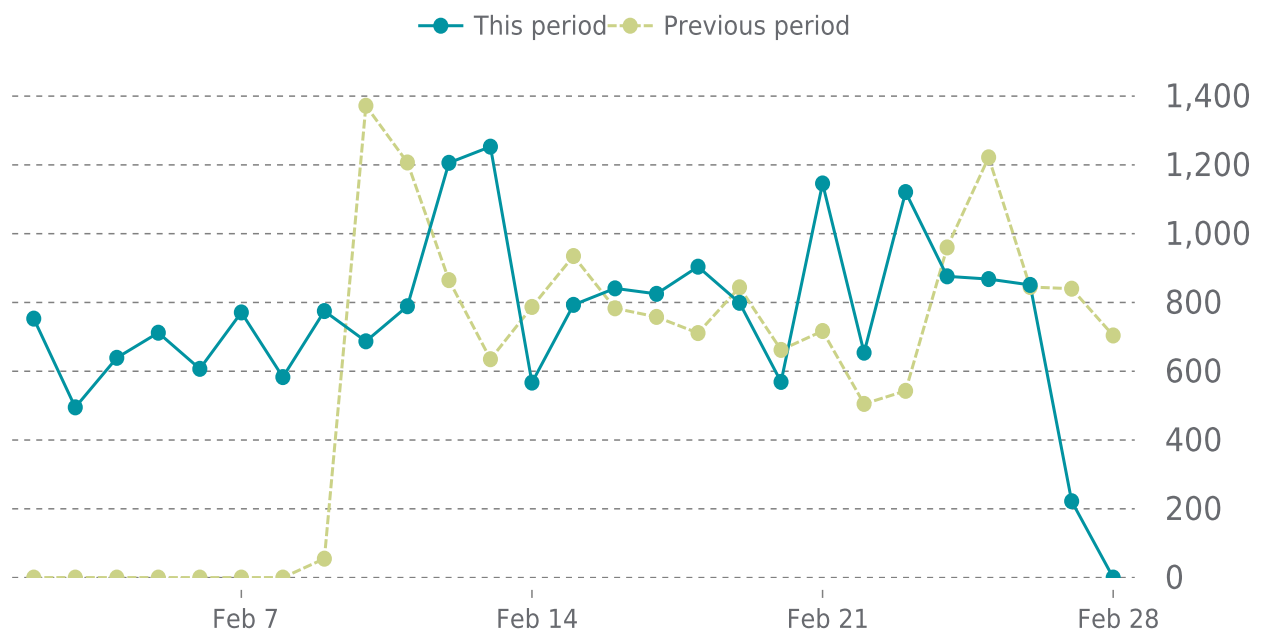

99%

UPTIME HISTORY

Event	Date	Reason	Duration
UP	02/27/2026	HTTP 200 - OK	1d 4h
DOWN	02/27/2026	500 Internal Server Error	16m 18s
UP	02/27/2026	HTTP 200 - OK	1h 21m
DOWN	02/27/2026	timeout was reached: 30.027454313s	15m 42s
UP	02/27/2026	HTTP 200 - OK	1h 6m
DOWN	02/27/2026	timeout was reached: 30.000303823s	15m 21s

✓ ANALYTICS

Traffic up by: **27.3%**
02/01/2026 to 02/28/2026

SESSIONS

SECURITY

Total security checks: **5**

02/01/2026 to 02/28/2026

MOST RECENT SCAN

02/23/2026