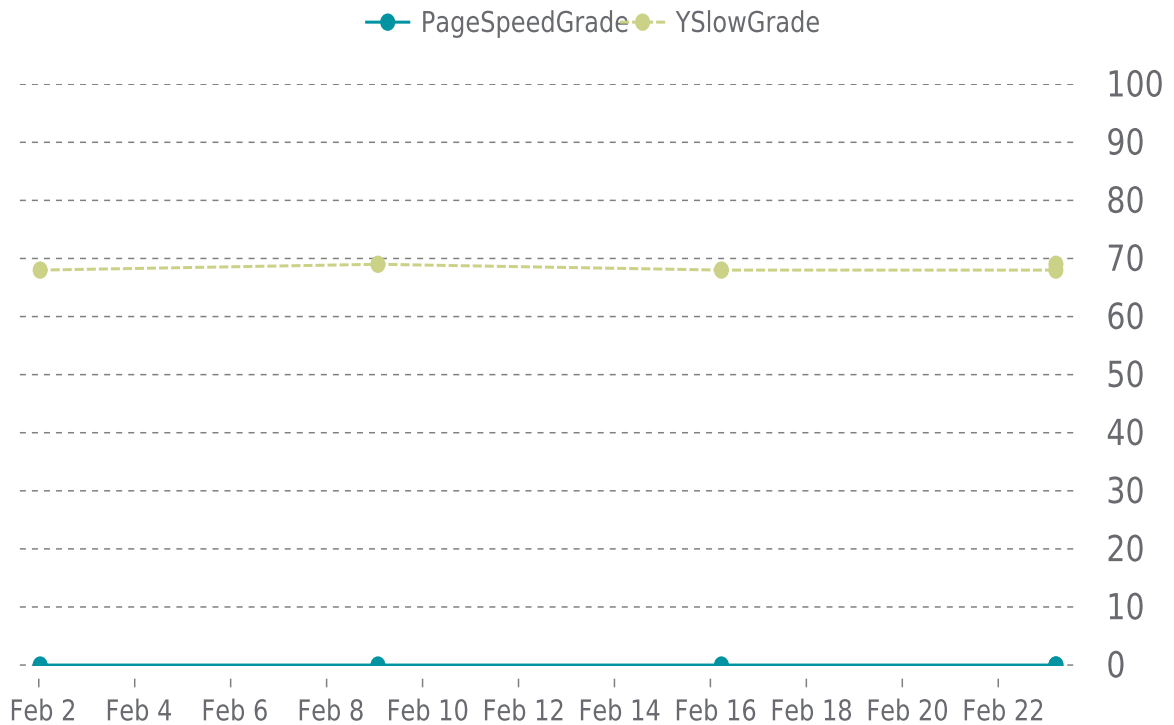

✓ PERFORMANCE

Total performance checks: **5**

02/01/2026 to 02/28/2026

MOST RECENT SCAN

02/23/2026

PageSpeed Grade

F (0%)

Previous check: 0%

YSlow Grade

D (69%)

Previous check: 68%

PERFORMANCE OVERVIEW

PERFORMANCE HISTORY

Date	Load time	PageSpeed	YSlow
02/23/2026 04:51	3.63 s	F (0%)	D (69%)
02/23/2026 04:50	3.27 s	F (0%)	D (68%)
02/16/2026 05:31	3.25 s	F (0%)	D (68%)
02/09/2026 01:41	2.81 s	F (0%)	D (69%)
02/02/2026 00:42	2.88 s	F (0%)	D (68%)