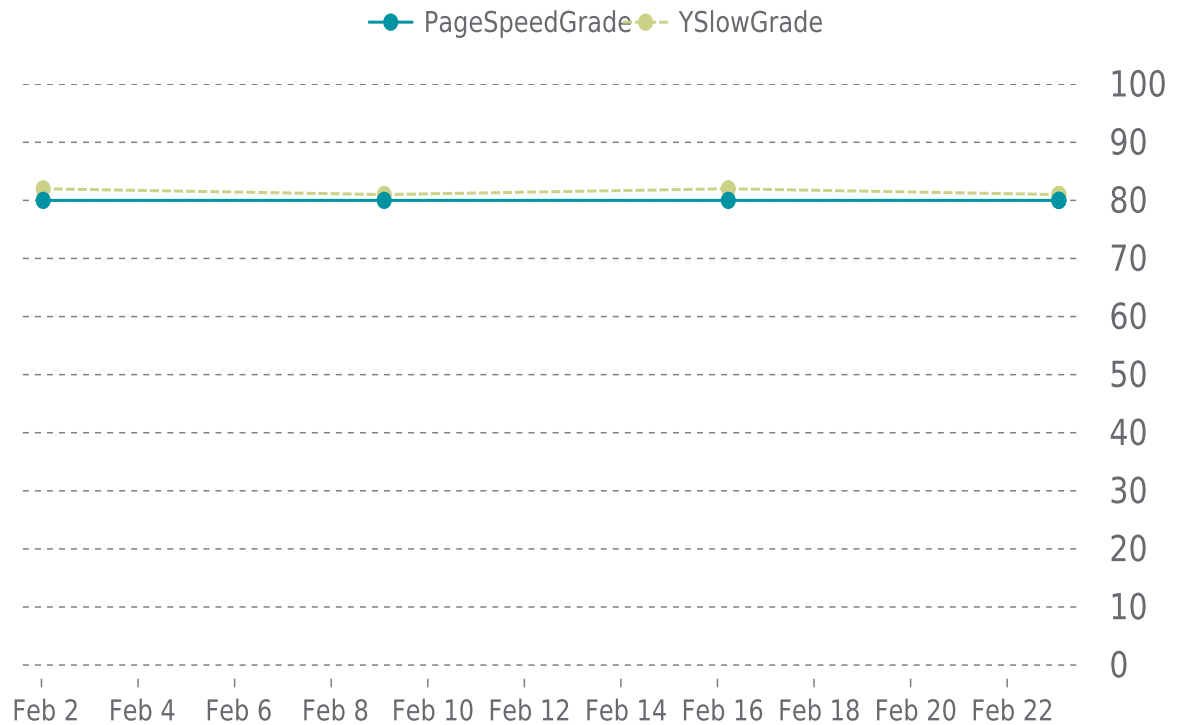

# ✓ PERFORMANCE

Total performance checks: **5**

02/01/2026 to 02/28/2026

## MOST RECENT SCAN

02/23/2026

PageSpeed Grade

**B (80%)**

Previous check: 80%

YSlow Grade

**B (81%)**

Previous check: 81%

## PERFORMANCE OVERVIEW