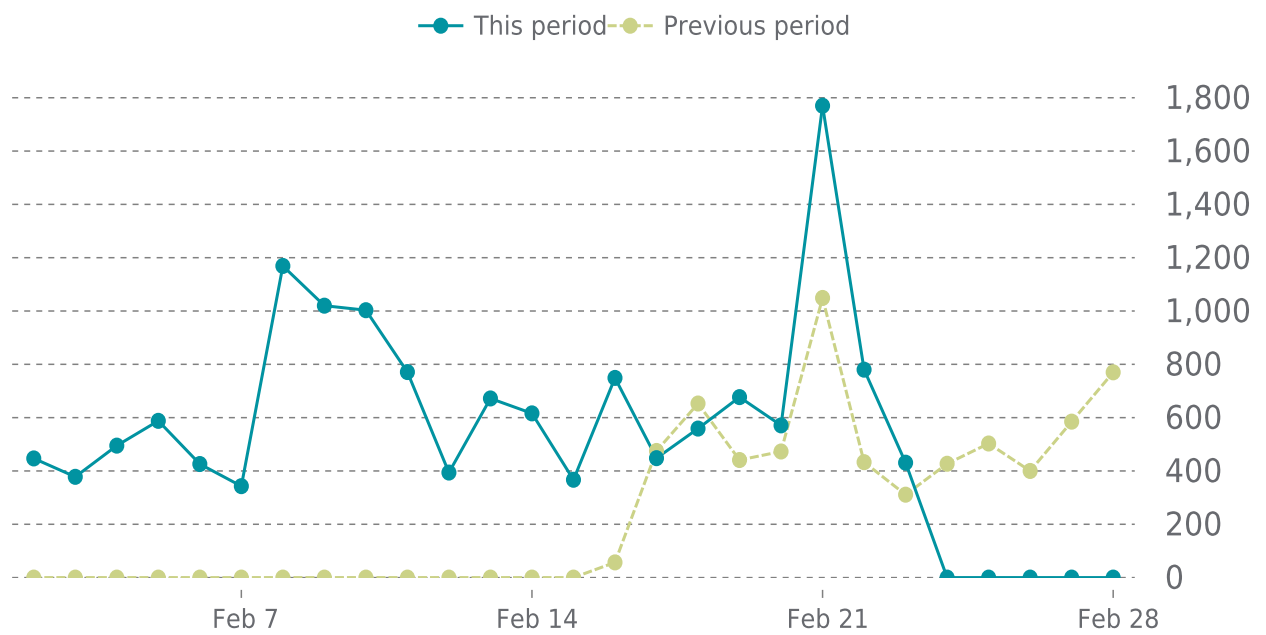

## OVERVIEW

last 24 hours  
**100%**

last 7 days  
**100%**

last 30 days  
**100%**

## UPTIME HISTORY

Event	Date	Reason	Duration
UP	01/16/2026	HTTP 200 - OK	43d 6h

# ✓ ANALYTICS

Traffic up by: **123.1%**

02/01/2026 to 02/28/2026

## SESSIONS