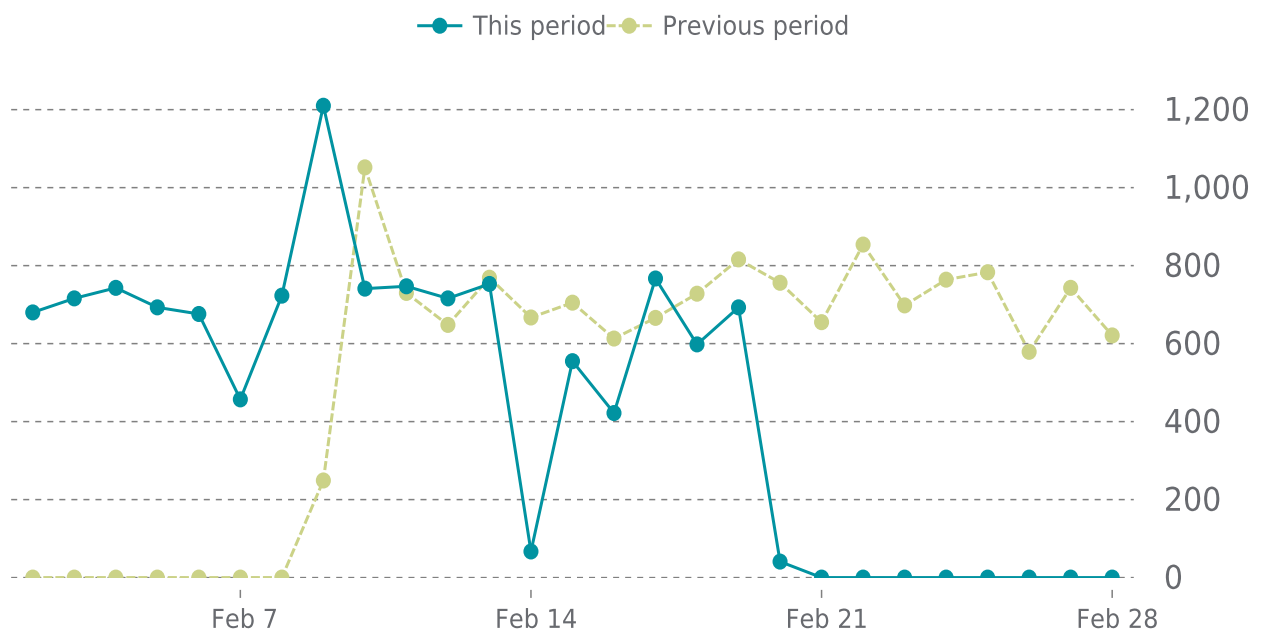

UPDATES HISTORY

Plugin name	Plugin version	Date
ManageWP - Worker	4.9.29 → 4.9.30	02/03/2026

UPTIME

Up for: **23h 48m**
Overall Uptime: **99.929%**

OVERVIEW

last 24 hours

99%

last 7 days

99%

last 30 days

99%

UPTIME HISTORY

Event	Date	Reason	Duration
UP	02/28/2026	HTTP 200 - OK	23h 48m
DOWN	02/28/2026	timeout was reached: 30.002192274s	5m 41s
UP	02/11/2026	HTTP 200 - OK	16d 2h
DOWN	02/11/2026	timeout was reached: 30.014289213s	11m 53s

✓ ANALYTICS

Traffic down by: **14.9%**

02/01/2026 to 02/28/2026

SESSIONS

SECURITY

Total security checks: **2**

02/01/2026 to 02/28/2026

MOST RECENT SCAN