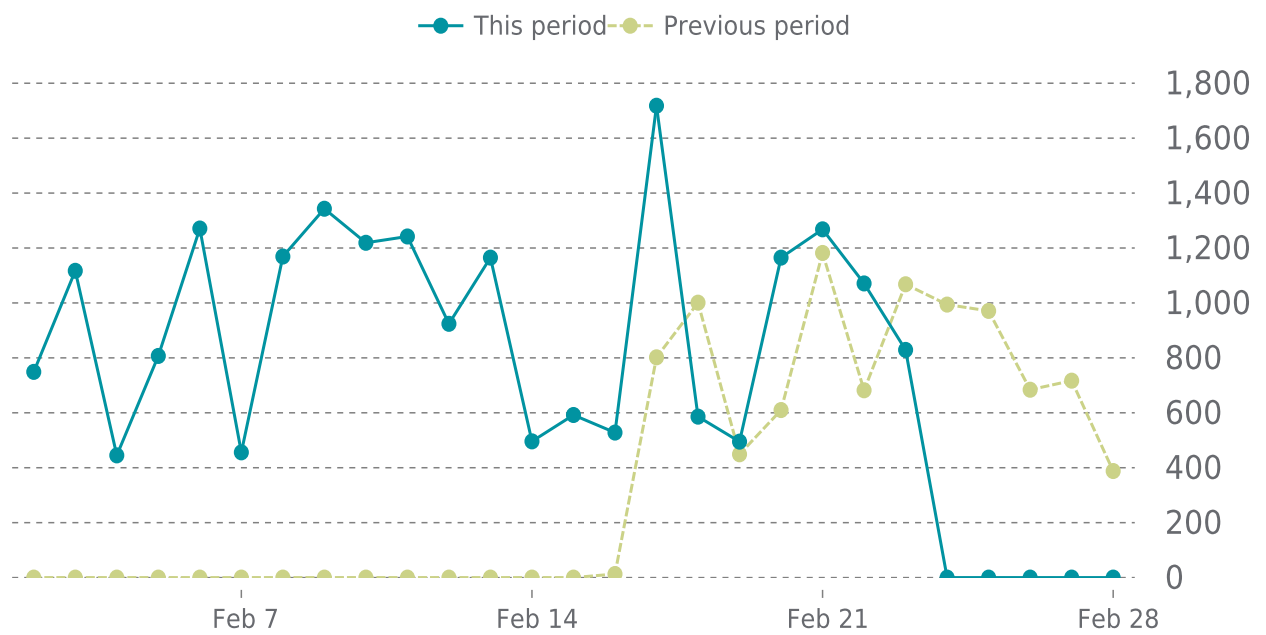

100%

UPTIME HISTORY

Event	Date	Reason	Duration
UP	01/15/2026	HTTP 200 - OK	44d 11h

✓ ANALYTICS

Traffic up by: **116%**

02/01/2026 to 02/28/2026

SESSIONS

SECURITY