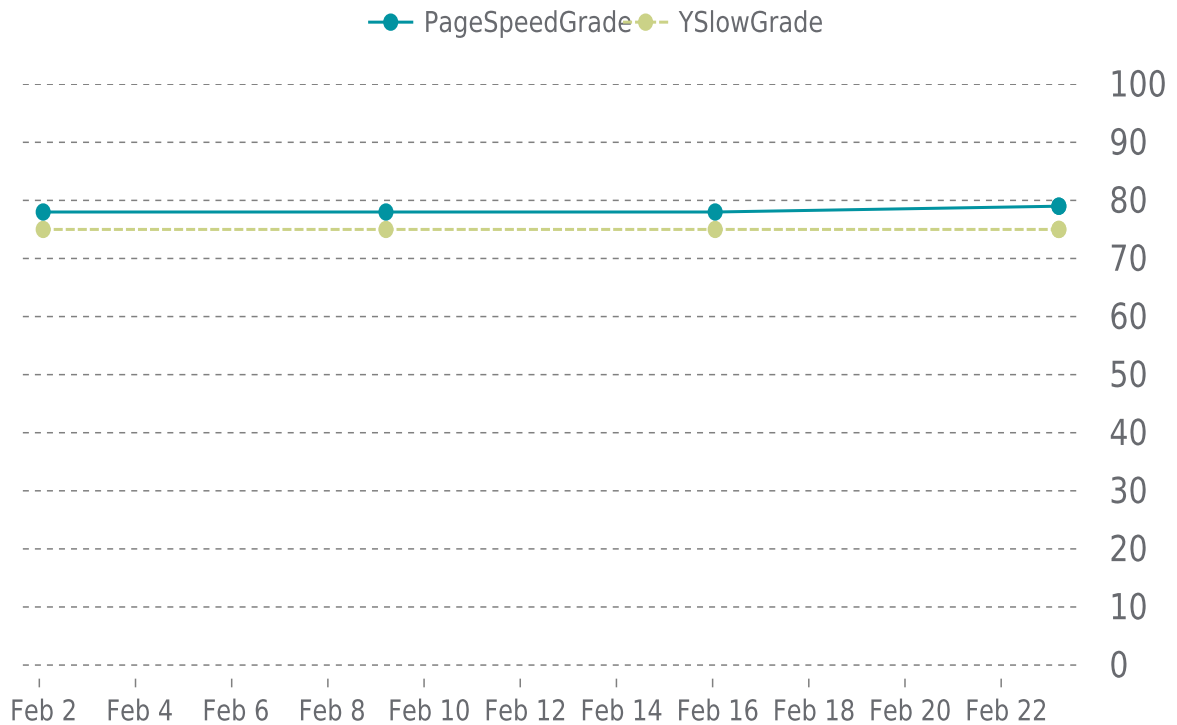

✓ PERFORMANCE

Total performance checks: **5**

02/01/2026 to 02/28/2026

MOST RECENT SCAN

02/23/2026

PageSpeed Grade

C (79%)

Previous check: 79%

YSlow Grade

C (75%)

Previous check: 75%

PERFORMANCE OVERVIEW

PERFORMANCE HISTORY

Date	Load time	PageSpeed	YSlow
02/23/2026 04:49	2.97 s	C (79%)	C (75%)
02/23/2026 04:45	3.52 s	C (79%)	C (75%)
02/16/2026 01:16	2.61 s	C (78%)	C (75%)
02/09/2026 04:59	2.86 s	C (78%)	C (75%)
02/02/2026 01:55	3.08 s	C (78%)	C (75%)