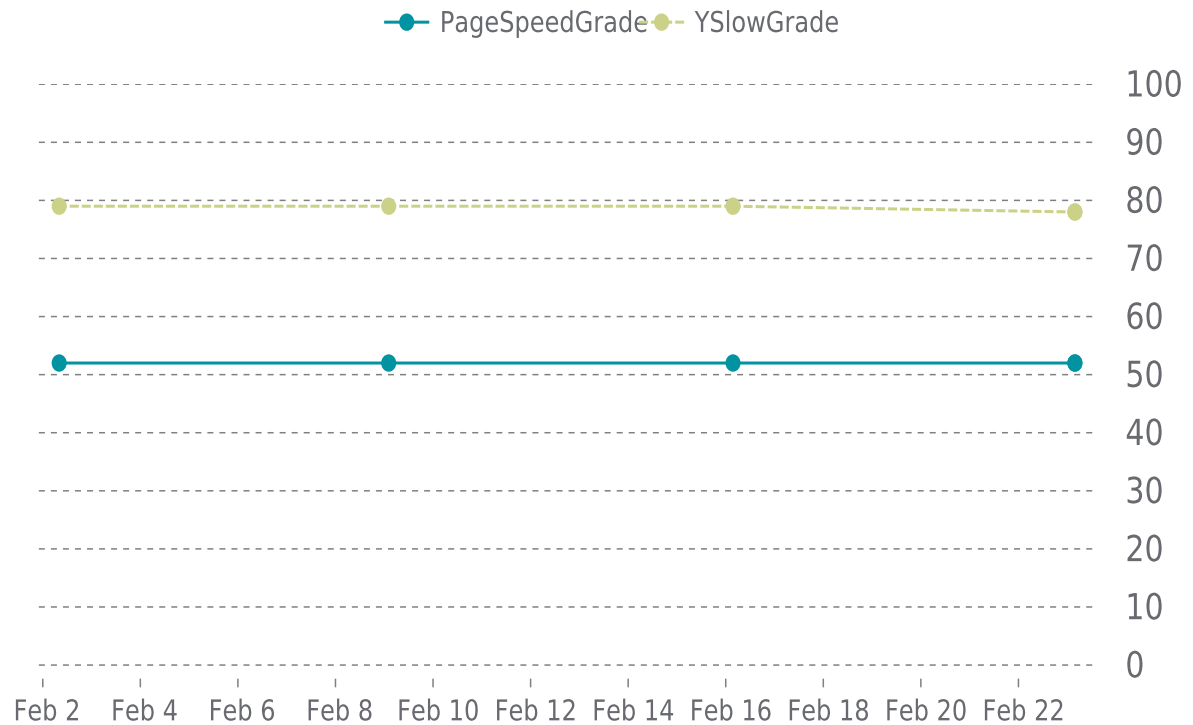

✓ PERFORMANCE

Total performance checks: **5**

02/01/2026 to 02/28/2026

MOST RECENT SCAN

02/23/2026

PageSpeed Grade

E (52%)

Previous check: 52%

YSlow Grade

C (78%)

Previous check: 78%

PERFORMANCE OVERVIEW

PERFORMANCE HISTORY

Date	Load time	PageSpeed	YSlow
02/23/2026 03:47	1.78 s	E (52%)	C (78%)
02/23/2026 03:45	2.56 s	E (52%)	C (78%)
02/16/2026 03:35	1.76 s	E (52%)	C (79%)
02/09/2026 02:11	1.94 s	E (52%)	C (79%)
02/02/2026 08:04	2.22 s	E (52%)	C (79%)