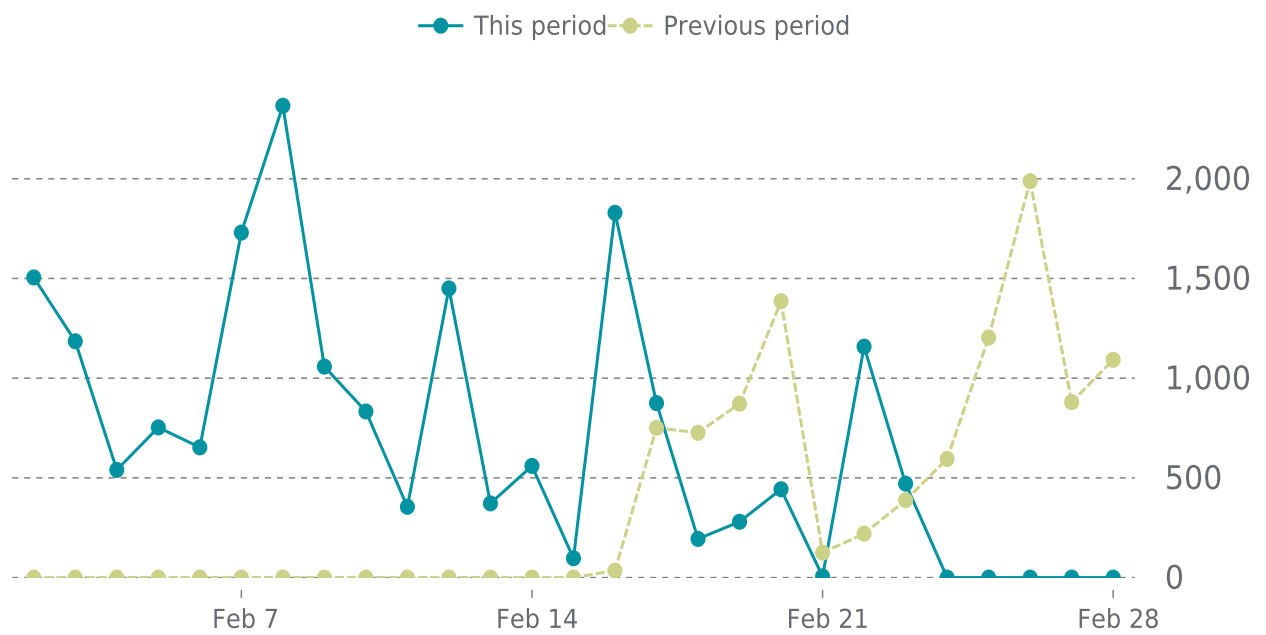

99%

UPTIME HISTORY

Event	Date	Reason	Duration
UP	02/28/2026	HTTP 200 - OK	22h 58m
DOWN	02/28/2026	500 Internal Server Error	6m 16s

✓ ANALYTICS

Traffic up by: **82.4%**

02/01/2026 to 02/28/2026

SESSIONS

SECURITY