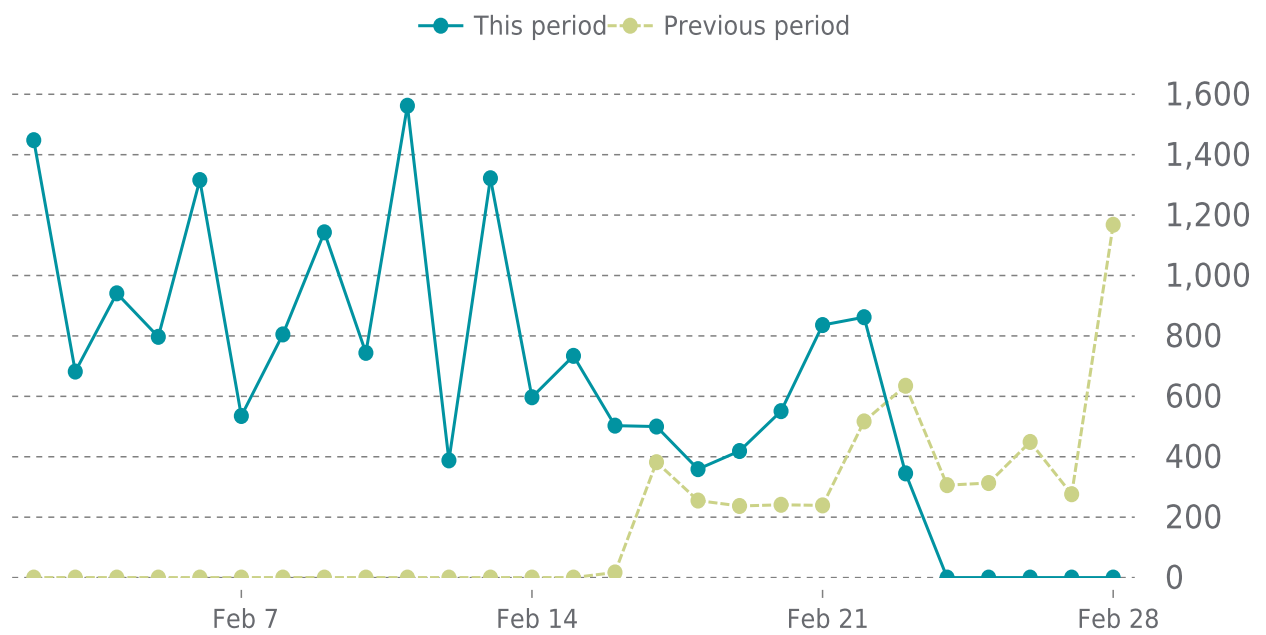

Total updates performed: **7**

02/01/2026 to 02/28/2026

OVERVIEW

Plugin updates

7

UPDATES HISTORY

Plugin name	Plugin version	Date
WP Activity Log	5.5.4 → 5.6.0	02/17/2026
Redirection	5.6.0 → 5.7	02/17/2026
Post Types Order	2.4.1 → 2.4.3	02/17/2026
PublishPress Capabilities	2.23.0 → 2.31.0	02/17/2026
WPForms	1.9.8.7 → 1.9.9.2	02/16/2026
Yoast SEO	26.6 → 26.9	02/09/2026
ManageWP - Worker	4.9.28 → 4.9.30	02/04/2026

✓ ANALYTICS

Traffic up by: **245.4%**

02/01/2026 to 02/28/2026

SESSIONS

SECURITY

Total security checks: **7**

02/01/2026 to 02/28/2026

MOST RECENT SCAN