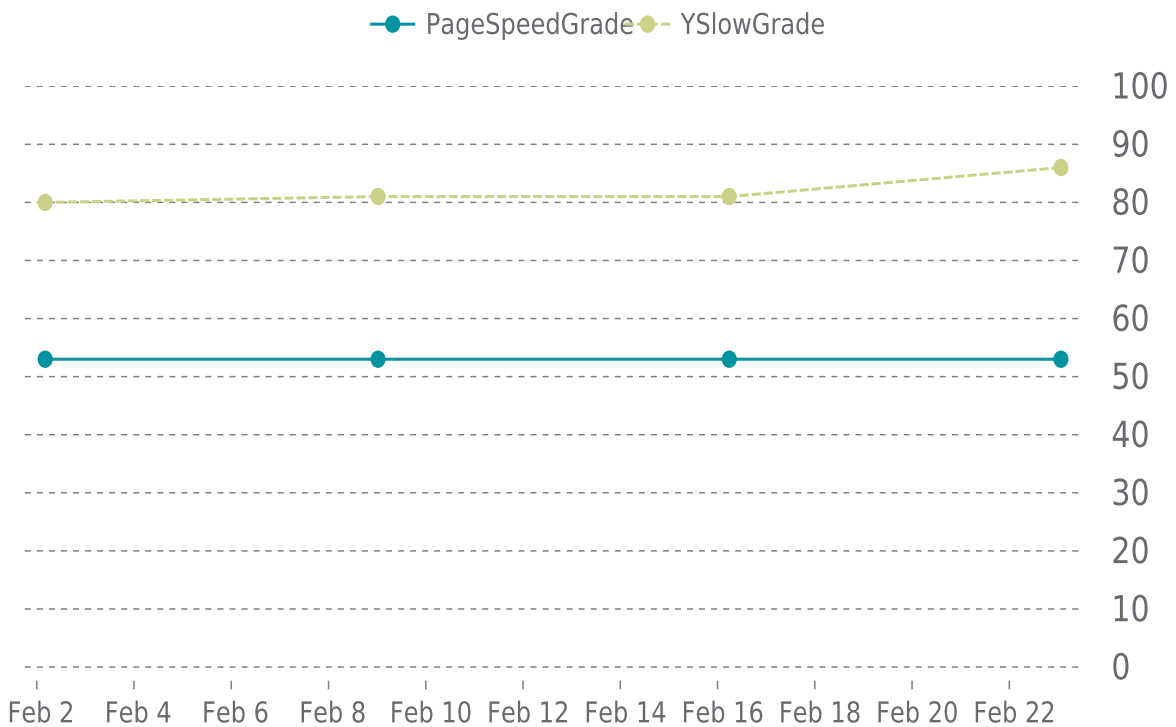

✓ PERFORMANCE

Total performance checks: **4**

02/01/2026 to 02/28/2026

MOST RECENT SCAN

02/23/2026

PageSpeed Grade

E (53%)

Previous check: 53%

YSlow Grade

B (86%)

Previous check: 81%

PERFORMANCE OVERVIEW

PERFORMANCE HISTORY

Date	Load time	PageSpeed	YSlow
02/23/2026 01:28	1.93 s	E (53%)	B (86%)
02/16/2026 05:46	2.32 s	E (53%)	B (81%)
02/09/2026 00:26	2.14 s	E (53%)	B (81%)
02/02/2026 04:09	2.23 s	E (53%)	B (80%)