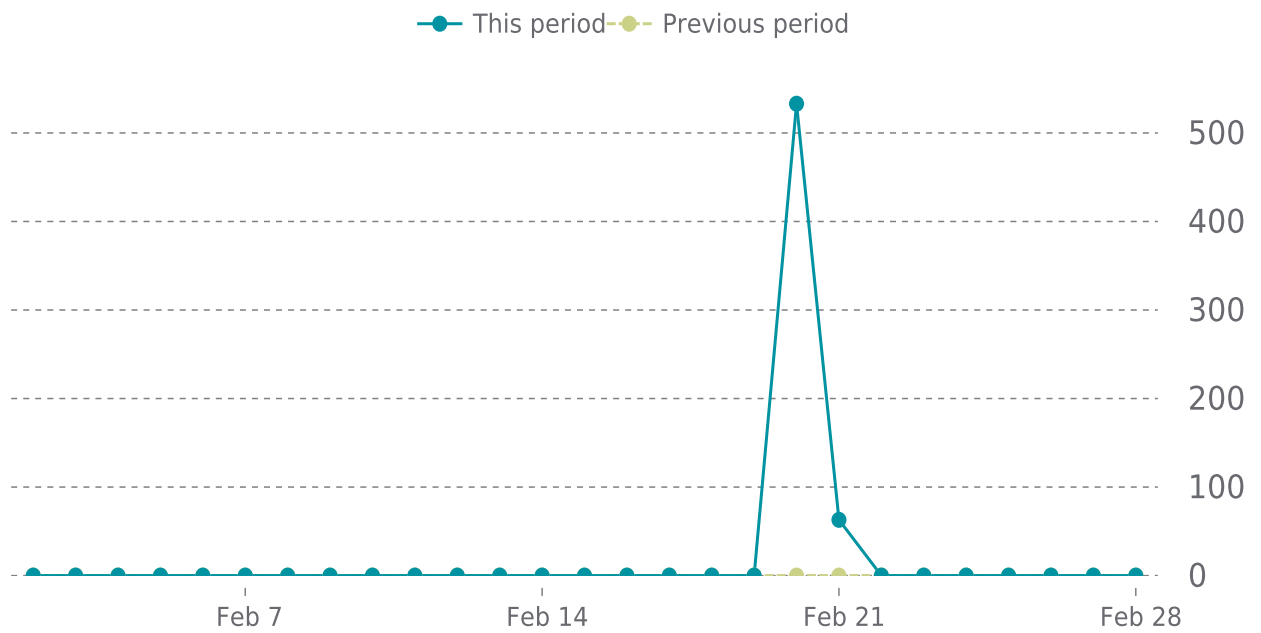

100%

UPTIME HISTORY

Event	Date	Reason	Duration
UP	02/19/2026	-	9d

✓ ANALYTICS

Traffic up by: **0%**
02/01/2026 to 02/28/2026

SESSIONS

SECURITY

Total security checks: **2**

02/01/2026 to 02/28/2026

MOST RECENT SCAN

02/20/2026

Vulnerabilities: **Clean**

Malware: **Clean**

Web Trust: **Clean**

Total Vulnerabilities: **0**

SECURITY SCAN HISTORY