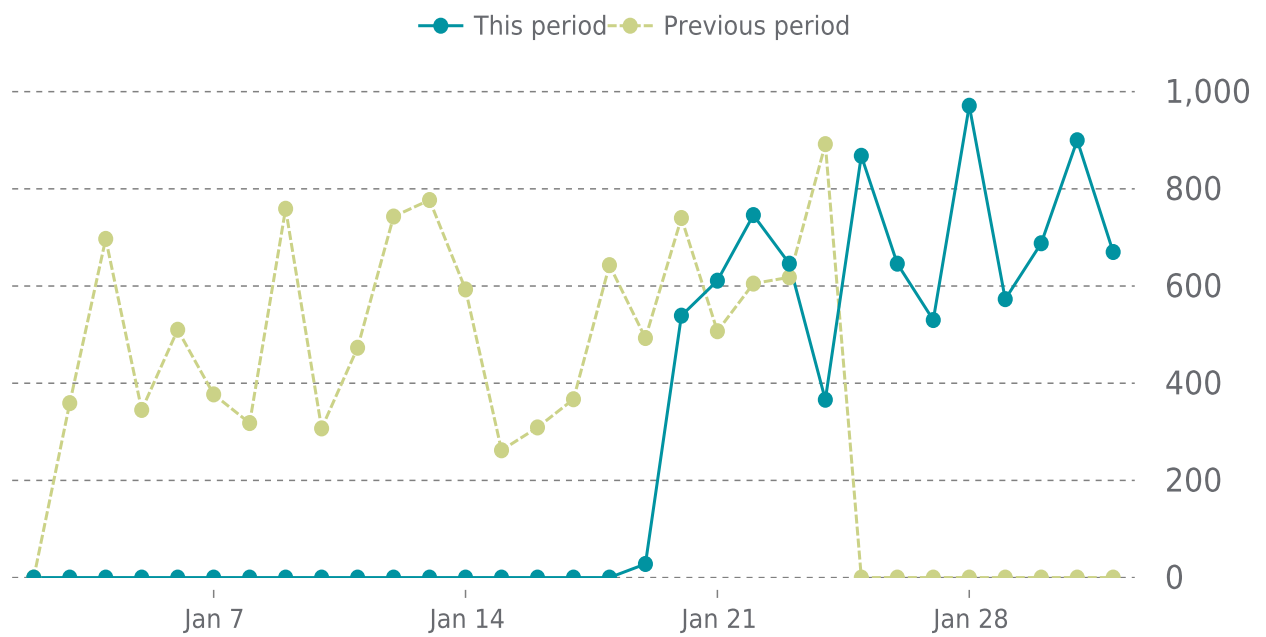

99%

UPTIME HISTORY

Event	Date	Reason	Duration
UP	01/18/2026	HTTP 200 - OK	13d 2h
DOWN	01/18/2026	timeout was reached: 30.000185187s	5m 30s
UP	01/16/2026	HTTP 200 - OK	2d 6h
DOWN	01/16/2026	invokeLambda err: operation error Lambda: Invoke, excee...	12m 11s
UP	01/15/2026	HTTP 200 - OK	1d 2h
DOWN	01/15/2026	invokeLambda err: operation error Lambda: Invoke, excee...	35m 7s
UP	01/12/2026	HTTP 200 - OK	2d 21h
DOWN	01/12/2026	got status code 504 for broslogistics.com <{"messa...	6m 0s
UP	01/02/2026	HTTP 200 - OK	9d 19h
DOWN	01/02/2026	got status code 504 for broslogistics.com <{"messa...	5m 48s

✓ ANALYTICS

Traffic down by: **24.9%**

01/01/2026 to 01/31/2026

SESSIONS

SECURITY

Total security checks: **4**

01/01/2026 to 01/31/2026

MOST RECENT SCAN