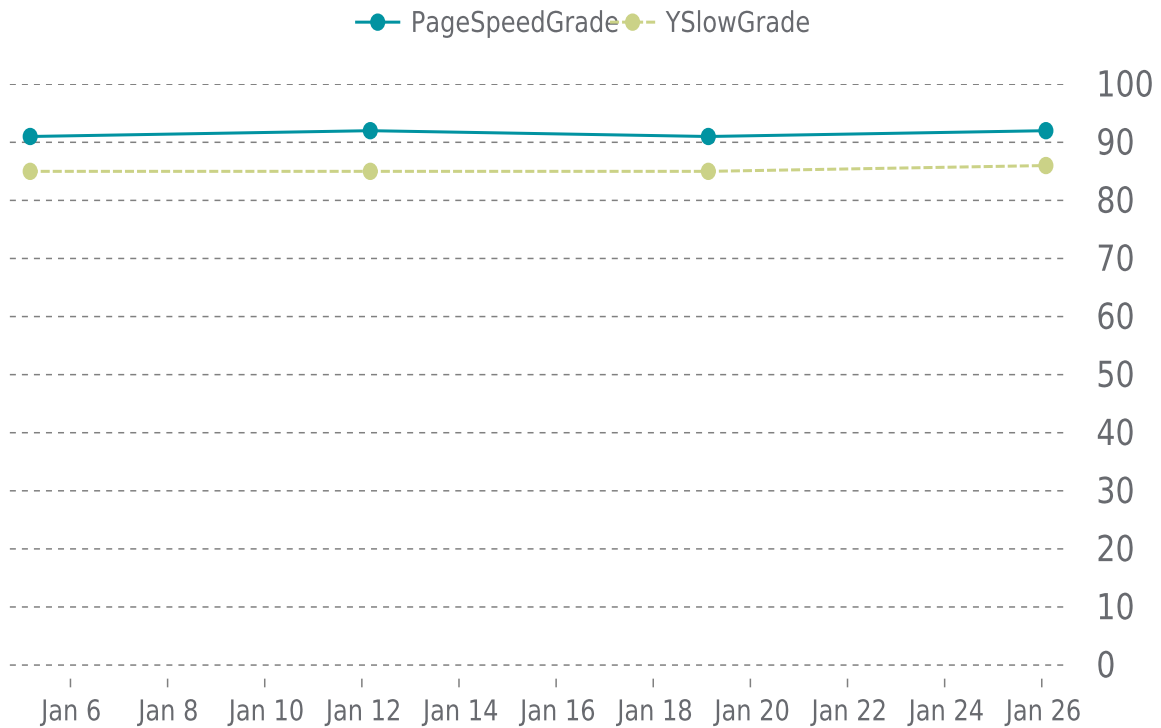

✓ PERFORMANCE

Total performance checks: **5**

01/01/2026 to 01/31/2026

MOST RECENT SCAN

01/26/2026

PageSpeed Grade

A (92%)

Previous check: 91%

YSlow Grade

B (86%)

Previous check: 85%

PERFORMANCE OVERVIEW

PERFORMANCE HISTORY

Date	Load time	PageSpeed	YSlow
01/26/2026 02:03	0.98 s	A (92%)	B (86%)
01/19/2026 03:13	0.84 s	A (91%)	B (85%)
01/12/2026 04:10	1.05 s	A (92%)	B (85%)
01/05/2026 04:05	0.82 s	A (92%)	B (85%)
01/05/2026 04:05	1.04 s	A (91%)	B (85%)