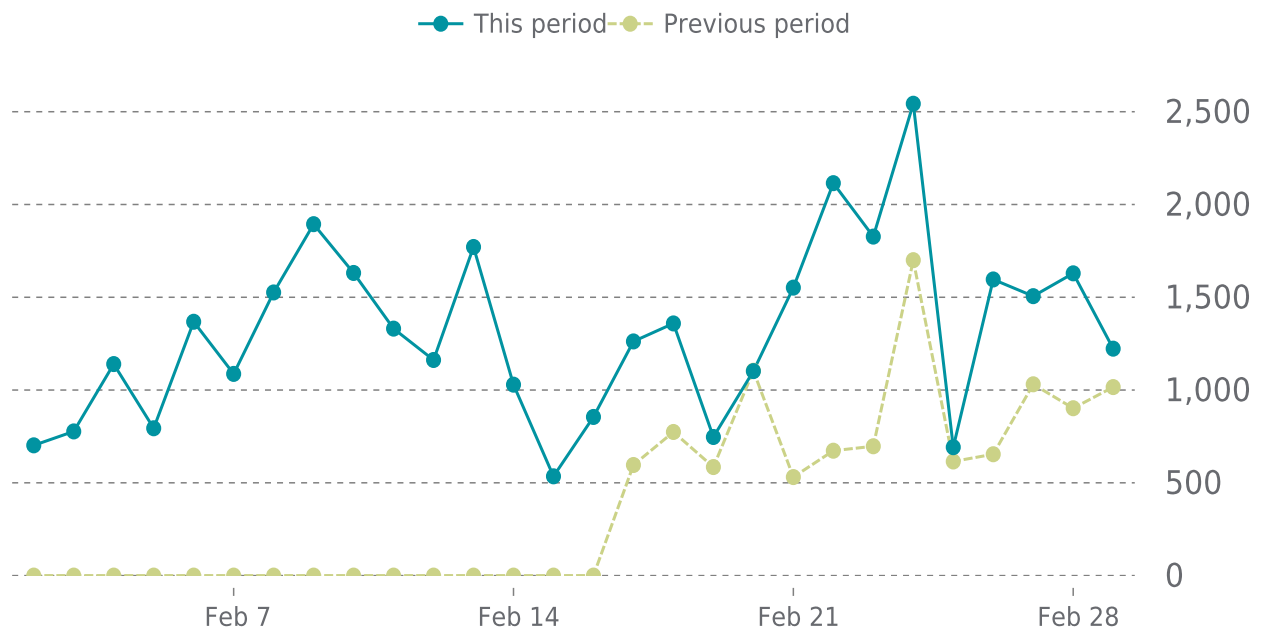

35%

UPTIME HISTORY

Event	Date	Reason	Duration
UP	02/24/2026	HTTP 200 - OK	4d 21h

✓ ANALYTICS

Traffic up by: **237.9%**

02/01/2026 to 02/28/2026

SESSIONS

SECURITY