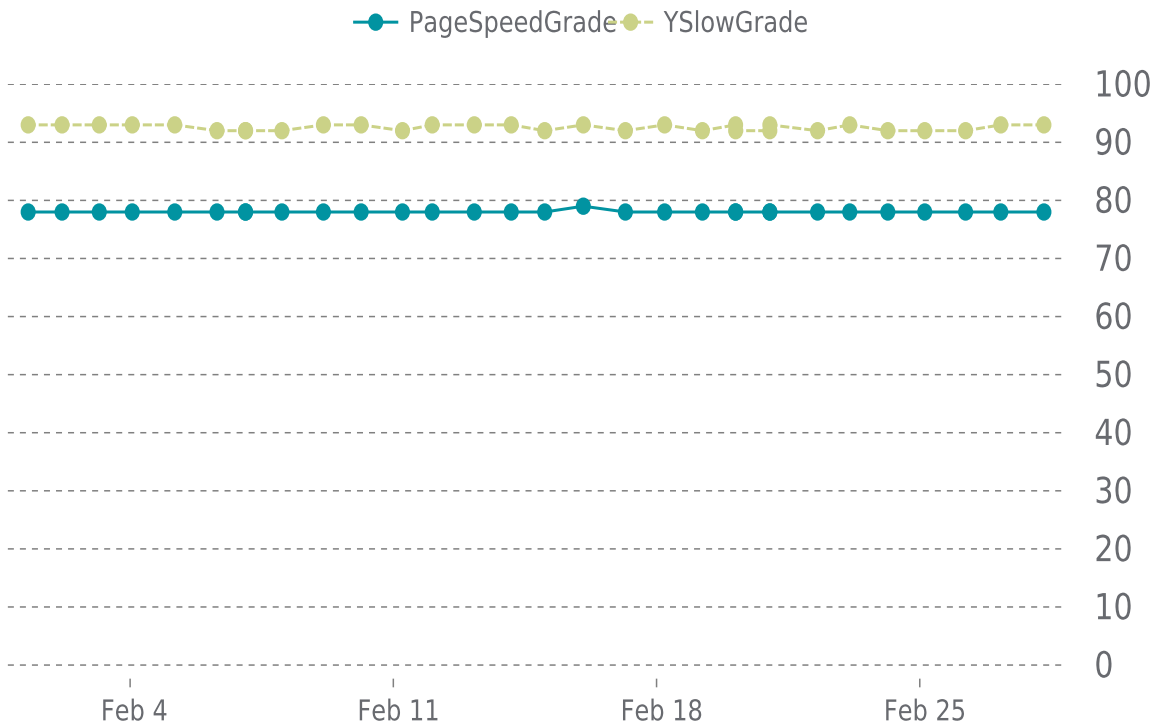

✓ PERFORMANCE

Total performance checks: **33**

02/01/2026 to 02/28/2026

MOST RECENT SCAN

02/28/2026

PageSpeed Grade

C (78%)

Previous check: 78%

YSlow Grade

A (93%)

Previous check: 93%

PERFORMANCE OVERVIEW

PERFORMANCE HISTORY (1/3)

Date	Load time	PageSpeed	YSlow
02/28/2026 07:14	2.20 s	C (78%)	A (93%)
02/27/2026 03:43	1.96 s	C (78%)	A (93%)
02/26/2026 05:14	1.89 s	C (78%)	A (92%)
02/25/2026 03:10	1.35 s	C (78%)	A (92%)
02/24/2026 03:36	1.70 s	C (78%)	A (92%)
02/23/2026 03:19	2.02 s	C (78%)	A (93%)
02/22/2026 06:46	1.79 s	C (78%)	A (92%)
02/21/2026 00:19	1.88 s	C (78%)	A (93%)
02/21/2026 00:18	1.45 s	C (78%)	A (92%)
02/20/2026 02:29	1.61 s	C (78%)	A (92%)
02/20/2026 02:27	2.00 s	C (78%)	A (93%)
02/19/2026 05:16	1.78 s	C (78%)	A (92%)
02/18/2026 05:08	2.15 s	C (78%)	A (93%)
02/17/2026 04:07	1.30 s	C (78%)	A (92%)
02/16/2026 01:16	1.75 s	C (79%)	A (93%)