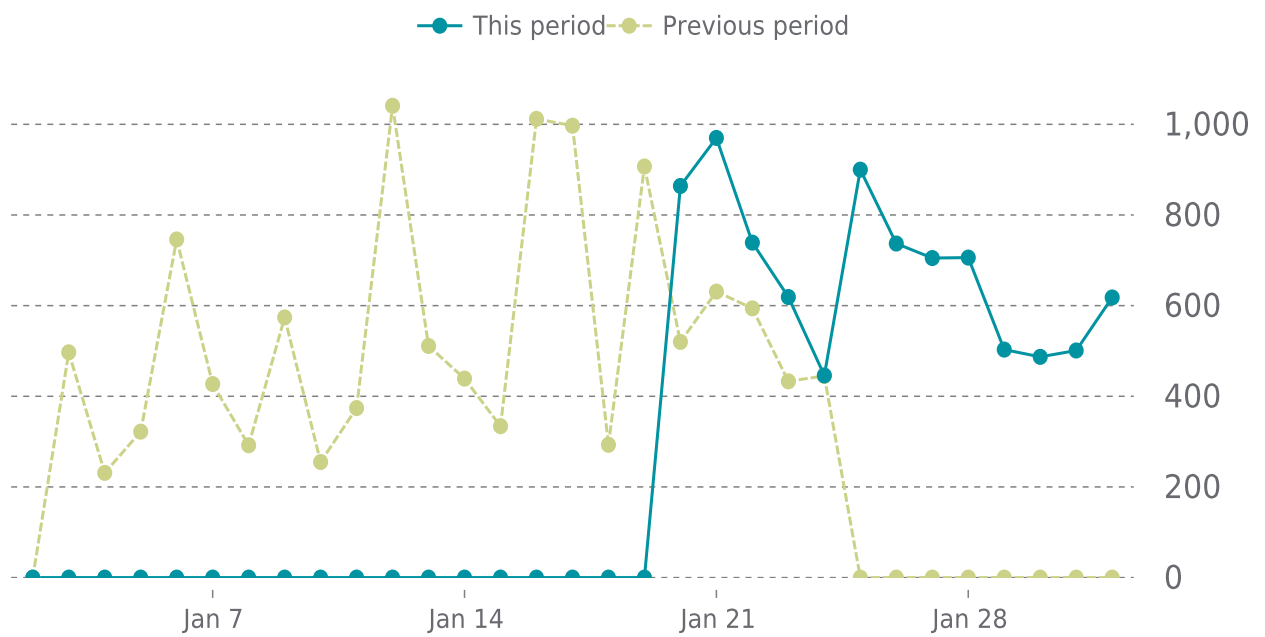

99%

UPTIME HISTORY (1/2)

Event	Date	Reason	Duration
UP	01/30/2026	HTTP 200 - OK	1d 14h
DOWN	01/30/2026	502 Bad Gateway	6m 30s
UP	01/26/2026	HTTP 200 - OK	4d
DOWN	01/26/2026	timeout was reached: 30.000209304s	18m 6s
UP	01/23/2026	HTTP 200 - OK	2d 18h
DOWN	01/23/2026	502 Bad Gateway - Headers: Date: Fri, 23 Jan 2026 20:56...	5m 6s
UP	01/17/2026	HTTP 200 - OK	5d 23h
DOWN	01/17/2026	invokeLambda err: lambda function error: Unhandled:	4m 42s
UP	01/16/2026	HTTP 200 - OK	16h 39m
DOWN	01/16/2026	timeout was reached: 29.980890688s	18m 52s

UPTIME HISTORY (2/2)

Event	Date	Reason	Duration
UP	01/16/2026	HTTP 200 - OK	20h 3m
DOWN	01/16/2026	Sent User-Agent: Uptime Monitor	5m 34s
UP	01/15/2026	HTTP 200 - OK	14h 45m
DOWN	01/15/2026	invokeLambda err: lambda function error: Unhandled:	35m 24s
UP	01/04/2026	HTTP 200 - OK	11d 8h
DOWN	01/03/2026	got status code 502 for pontotochealthandrehab.c...	10h 36m

✓ ANALYTICS

Traffic down by: **25.9%**

01/01/2026 to 01/31/2026

SESSIONS

SECURITY

Total security checks: **3**

01/01/2026 to 01/31/2026

MOST RECENT SCAN