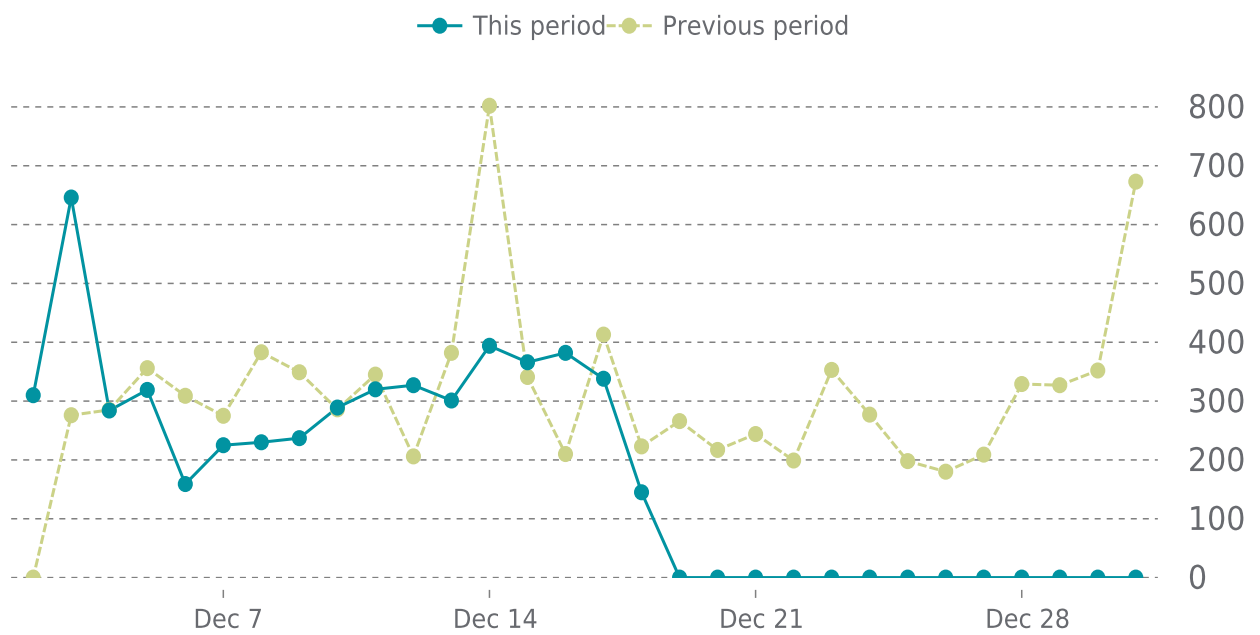

UPDATES HISTORY

Plugin name	Plugin version	Date
ManageWP - Worker	4.9.25 → 4.9.25	12/17/2025

UPTIME

Up for: **19d 8h**
Overall Uptime: **99.976%**

OVERVIEW

last 24 hours

100%

last 7 days

100%

last 30 days

99%

UPTIME HISTORY

Event	Date	Reason	Duration
UP	12/12/2025	-	19d 8h
DOWN	12/12/2025	Unable to connect to https://revitalize-iv.com/ .	6m 39s

✓ ANALYTICS

Traffic down by: **43.1%**

12/01/2025 to 12/31/2025

SESSIONS

SECURITY

Total security checks: **3**

12/01/2025 to 12/31/2025

MOST RECENT SCAN

12/29/2025

Status: **Clean**

Malware: **Clean**