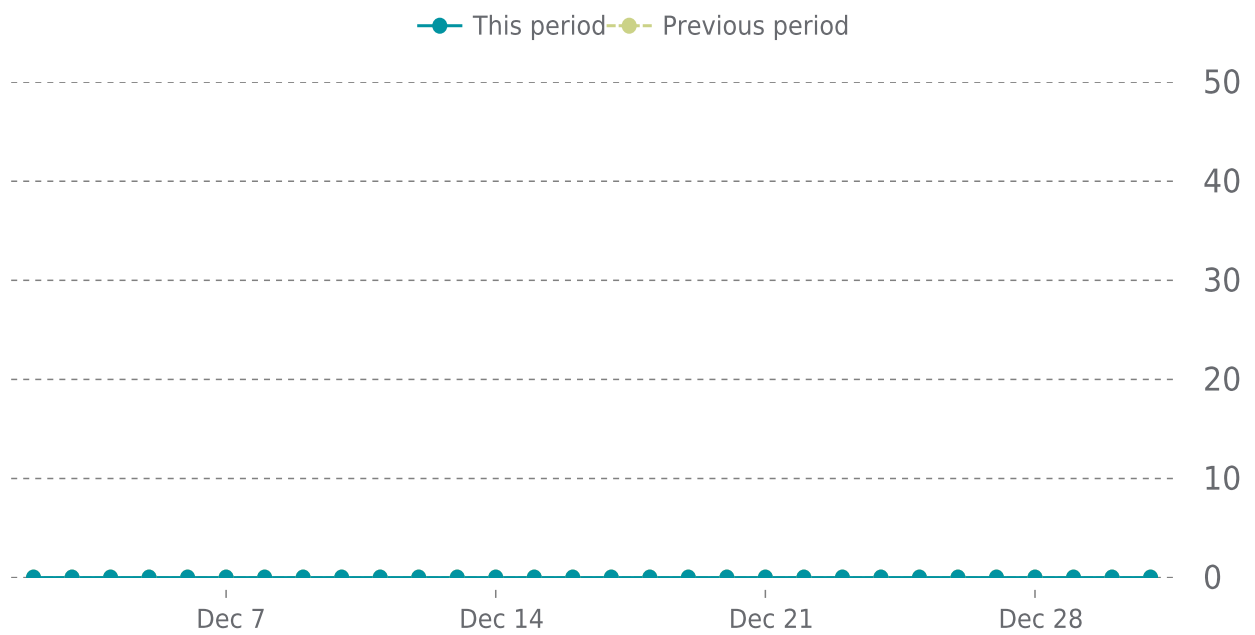

ANALYTICS

Traffic up by: **0%**
12/01/2025 to 12/31/2025

SESSIONS