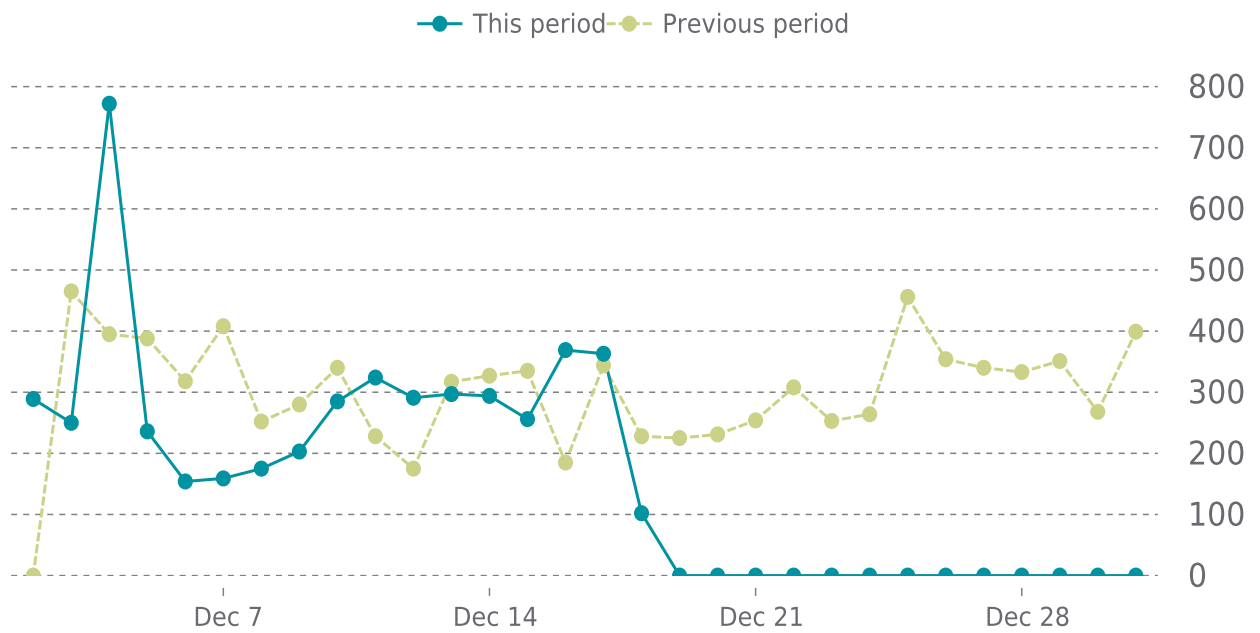

UPDATES HISTORY

Plugin name	Plugin version	Date
ManageWP - Worker	4.9.25 → 4.9.26	12/18/2025

UPTIME

Up for: **13d 23h**
Overall Uptime: **99.990%**

OVERVIEW

last 24 hours

100%

last 7 days

100%

last 30 days

99%

UPTIME HISTORY

Event	Date	Reason	Duration
UP	12/18/2025	-	13d 23h
DOWN	12/18/2025	Service Unavailable.	2m 5s

✓ ANALYTICS

Traffic down by: **46.6%**

12/01/2025 to 12/31/2025

SESSIONS

SECURITY

Total security checks: **3**

12/01/2025 to 12/31/2025

MOST RECENT SCAN

12/29/2025

Status: **Clean**

Malware: **Clean**