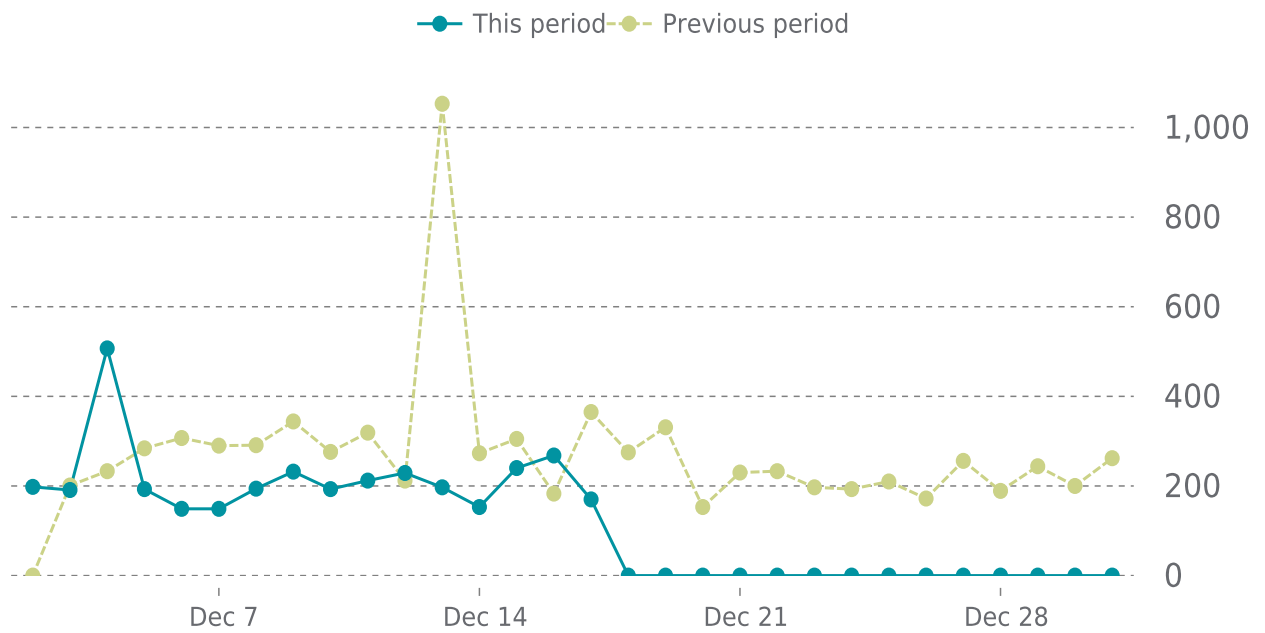

UPDATES HISTORY

Plugin name	Plugin version	Date
ManageWP - Worker	4.9.25 → 4.9.26	12/18/2025

UPTIME

Up for: **103d 21h**
Overall Uptime: **100.000%**

OVERVIEW

last 24 hours

100%

last 7 days

100%

last 30 days

100%

UPTIME HISTORY

Event	Date	Reason	Duration
UP	09/19/2025	-	103d 21h

✓ ANALYTICS

Traffic down by: **57%**
12/01/2025 to 12/31/2025

SESSIONS