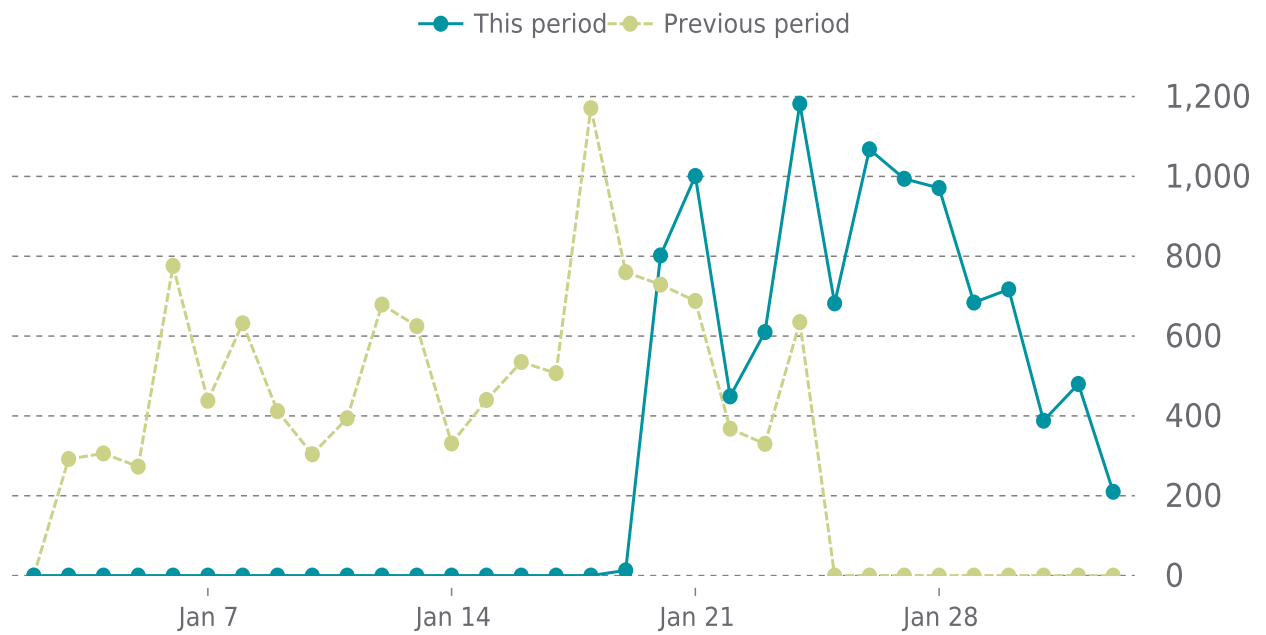

UPDATES HISTORY (2/2)

Theme name	Theme version	Date
Twenty Twenty-One	2.6 → 2.7	01/06/2026
Twenty Twenty-Five	1.3 → 1.4	01/06/2026
Twenty Twenty	2.9 → 3.0	01/06/2026
Twenty Nineteen	3.1 → 3.2	01/06/2026
Divi	4.27.4 → 4.27.5	01/06/2026

99%

UPTIME HISTORY

Event	Date	Reason	Duration
UP	01/15/2026	HTTP 200 - OK	18d 11h
DOWN	01/15/2026	invokeLambda err: lambda function error: Unhandled:	26m 12s

✓ ANALYTICS

Traffic down by: **11.8%**

01/01/2026 to 02/02/2026

SESSIONS

SECURITY

Total security checks: **7**

01/01/2026 to 02/02/2026

MOST RECENT SCAN

02/02/2026

Status: **Clean**

Malware: **Clean**