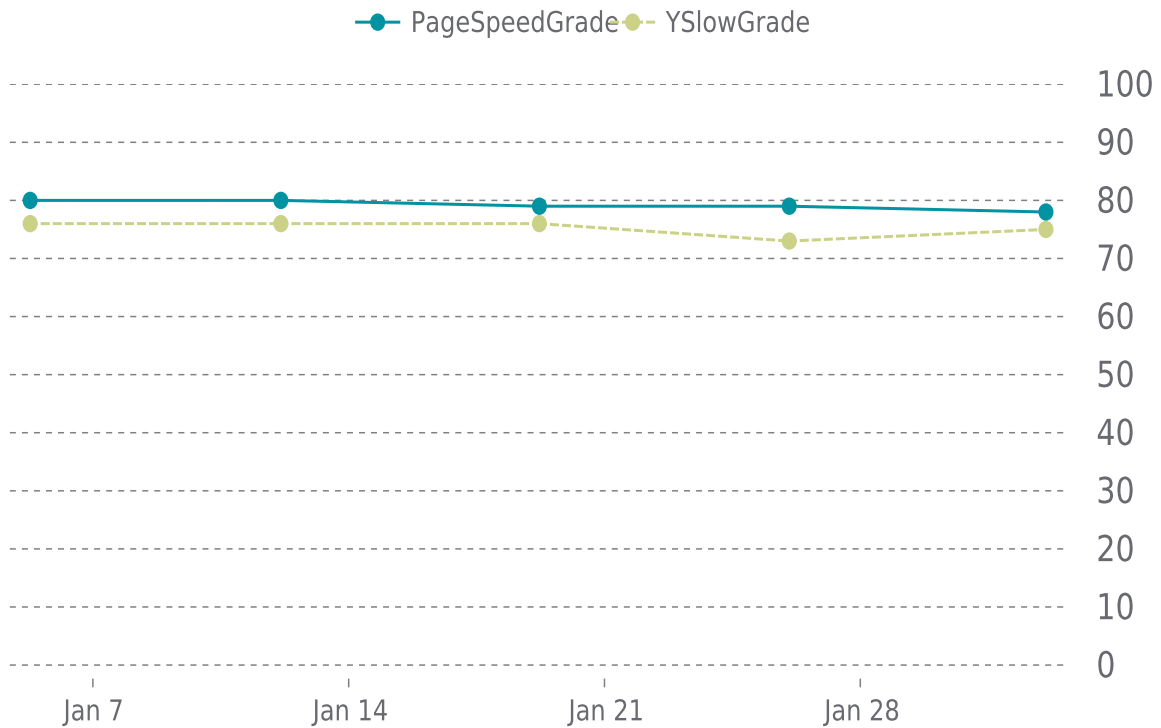

✓ PERFORMANCE

Total performance checks: **5**

01/01/2026 to 02/02/2026

MOST RECENT SCAN

02/02/2026

PageSpeed Grade

C (78%)

Previous check: 79%

YSlow Grade

C (75%)

Previous check: 73%

PERFORMANCE OVERVIEW

PERFORMANCE HISTORY

Date	Load time	PageSpeed	YSlow
02/02/2026 01:55	3.08 s	C (78%)	C (75%)
01/26/2026 01:21	2.45 s	C (79%)	C (73%)
01/19/2026 05:16	3.58 s	C (79%)	C (76%)
01/12/2026 03:28	4.54 s	B (80%)	C (76%)
01/05/2026 06:49	3.68 s	B (80%)	C (76%)