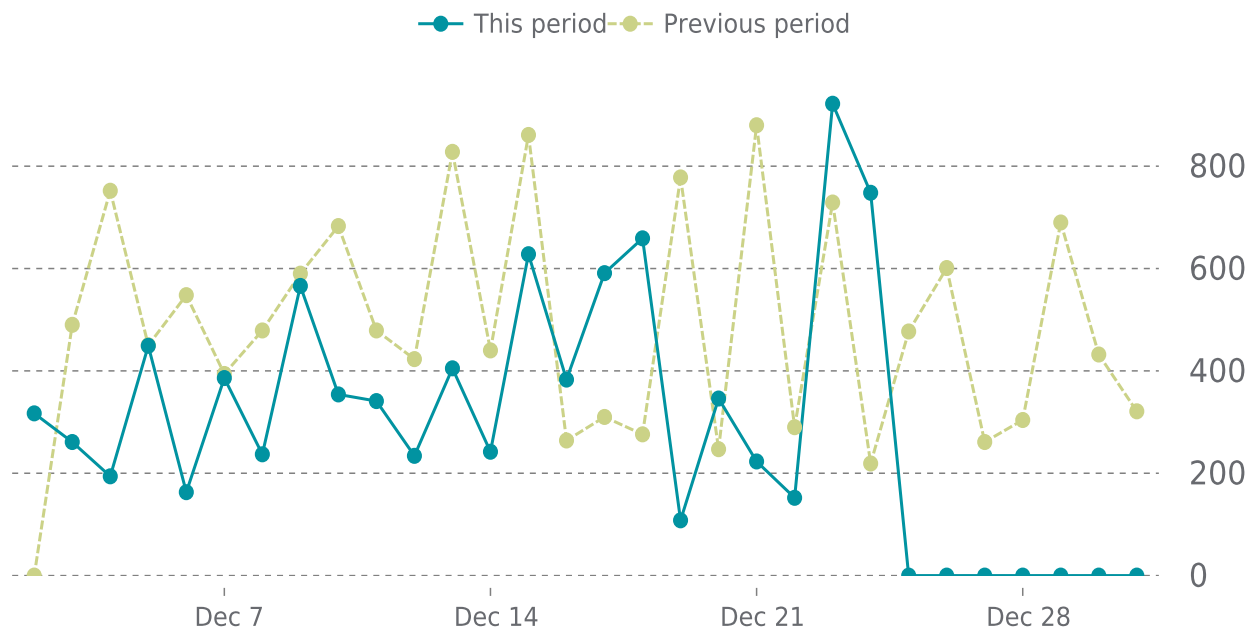

99%

UPTIME HISTORY

Event	Date	Reason	Duration
UP	12/06/2025	The response could not be received within 30 seconds	25d 23h
DOWN	12/06/2025	The response could not be received within 30 seconds	5m 6s
UP	12/01/2025	The response could not be received within 30 seconds	4d 2h
DOWN	12/01/2025	The response could not be received within 30 seconds	10m 6s

✓ ANALYTICS

Traffic down by: **38.5%**

12/01/2025 to 12/31/2025

SESSIONS

SECURITY

Total security checks: **35**

12/01/2025 to 12/31/2025

MOST RECENT SCAN