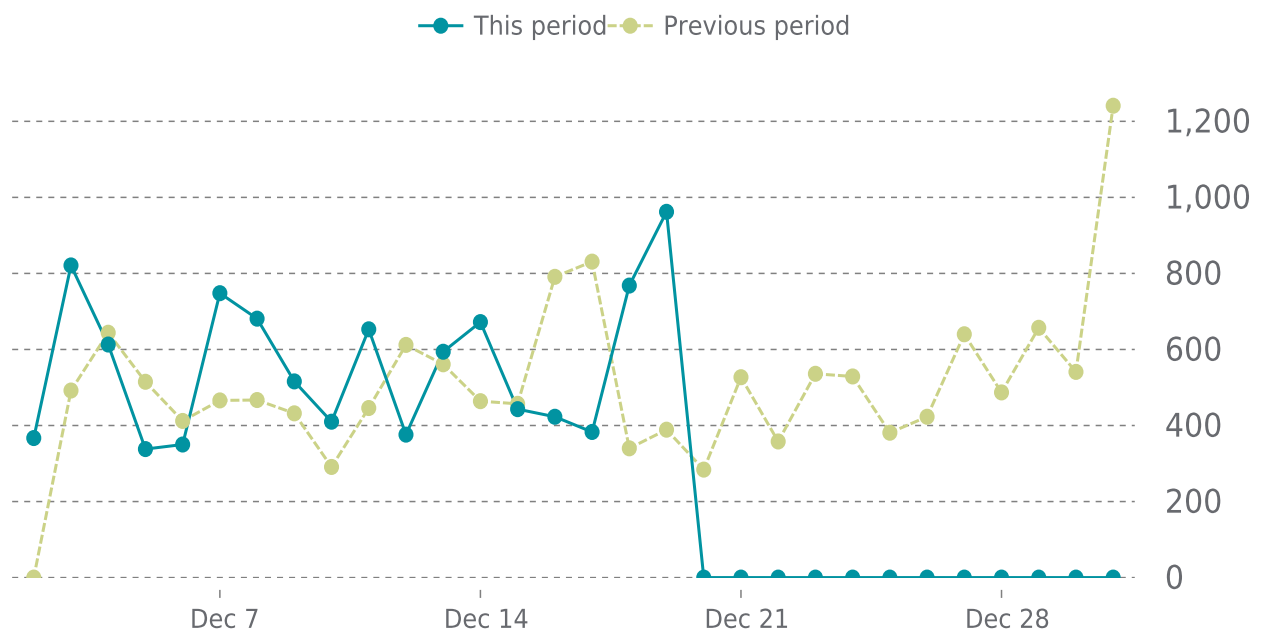

## OVERVIEW

last 24 hours  
**100%**

last 7 days  
**100%**

last 30 days  
**99%**

## UPTIME HISTORY

Event	Date	Reason	Duration
UP	12/12/2025	-	19d 9h
DOWN	12/12/2025	Gateway timeout.	2m 5s

# ✓ ANALYTICS

Traffic down by: **33.5%**

12/01/2025 to 12/31/2025

## SESSIONS