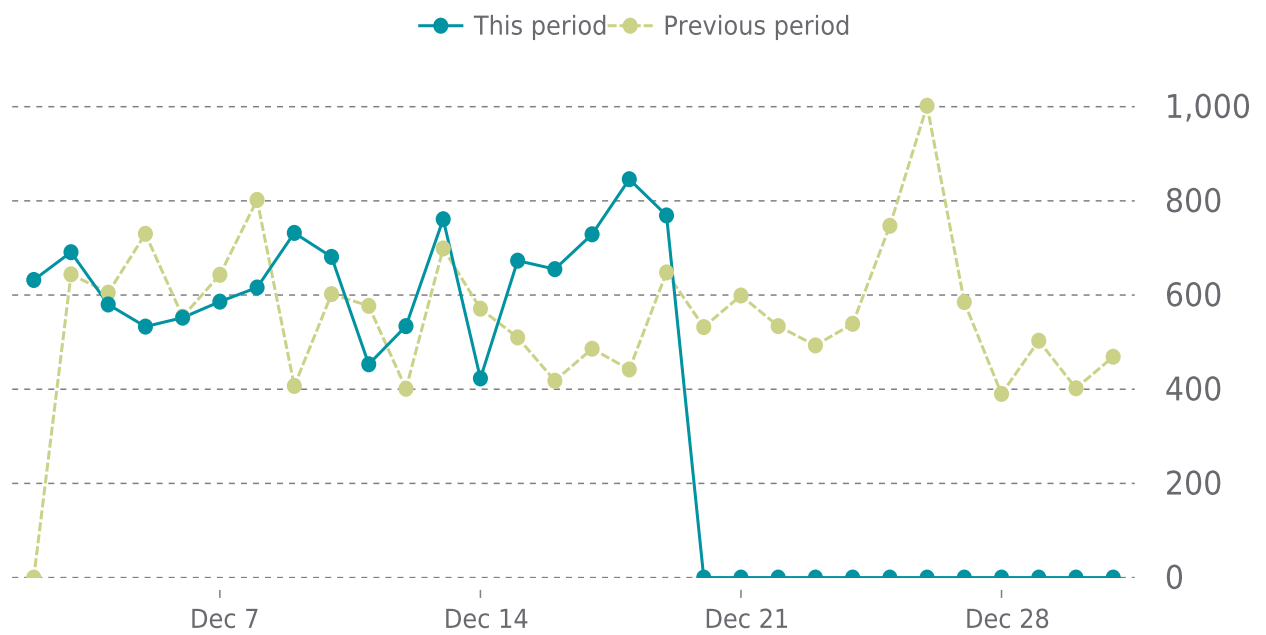

99%

UPTIME HISTORY

Event	Date	Reason	Duration
UP	12/12/2025	The response could not be received within 30 seconds	19d 9h
DOWN	12/12/2025	Gateway timeout.	5m 5s
UP	12/02/2025	-	10d
DOWN	12/02/2025	Gateway timeout.	2m 4s

✓ ANALYTICS

Traffic down by: **30.8%**

12/01/2025 to 12/31/2025

SESSIONS

SECURITY

Total security checks: **4**

12/01/2025 to 12/31/2025

MOST RECENT SCAN