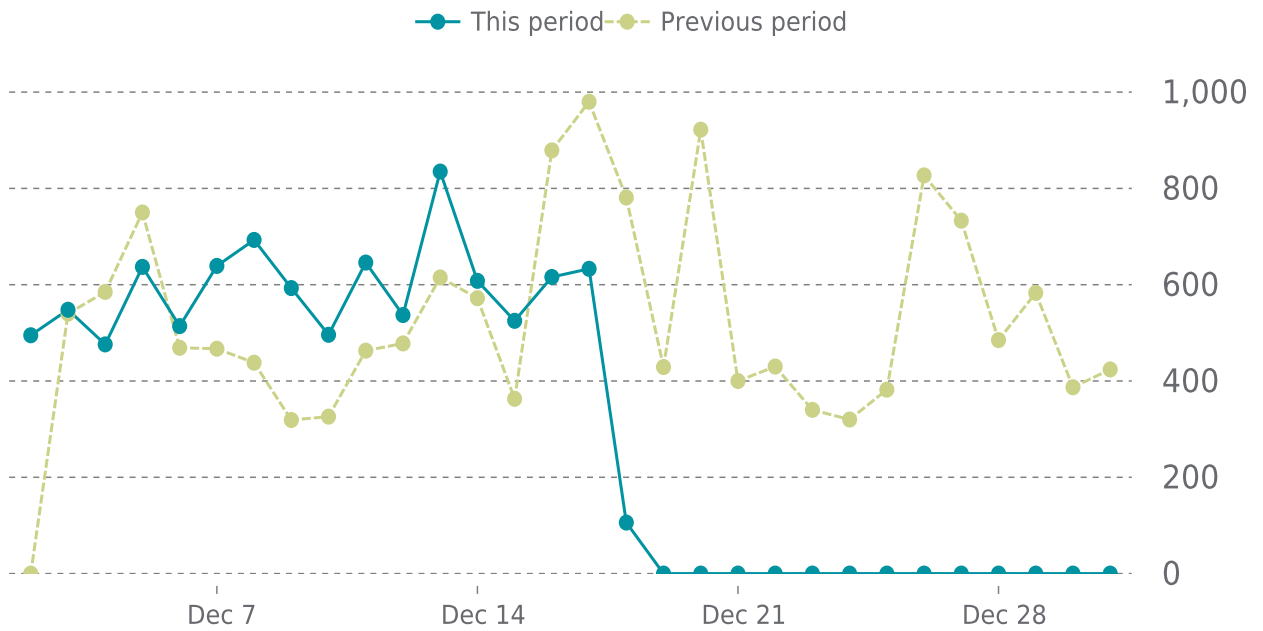

99%

UPTIME HISTORY

Event	Date	Reason	Duration
UP	12/12/2025	-	19d 8h
DOWN	12/12/2025	Unable to resolve the IP address for the configured ...	5m 34s

✓ ANALYTICS

Traffic down by: **38.8%**
12/01/2025 to 12/31/2025

SESSIONS

SECURITY

Total security checks: **5**

12/01/2025 to 12/31/2025

MOST RECENT SCAN

12/29/2025

Status: **Clean**

Malware: **Clean**