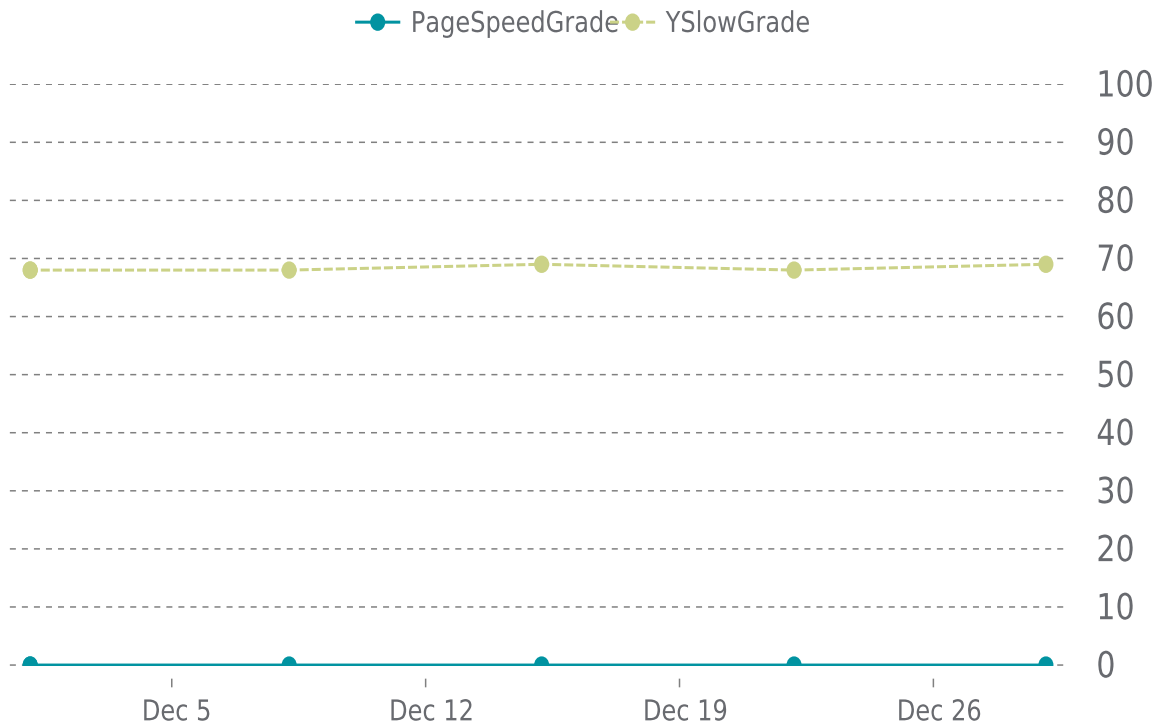

YSlow Grade

D (69%)

Previous check: 68%

PERFORMANCE OVERVIEW

PERFORMANCE HISTORY

Date	Load time	PageSpeed	YSlow
12/29/2025 02:28	4.26 s	F (0%)	D (69%)
12/22/2025 03:48	4.20 s	F (0%)	D (68%)
12/15/2025 04:46	3.83 s	F (0%)	D (69%)
12/08/2025 05:41	4.23 s	F (0%)	D (68%)
12/01/2025 02:20	3.15 s	F (0%)	D (68%)
12/01/2025 02:18	3.24 s	F (0%)	D (68%)