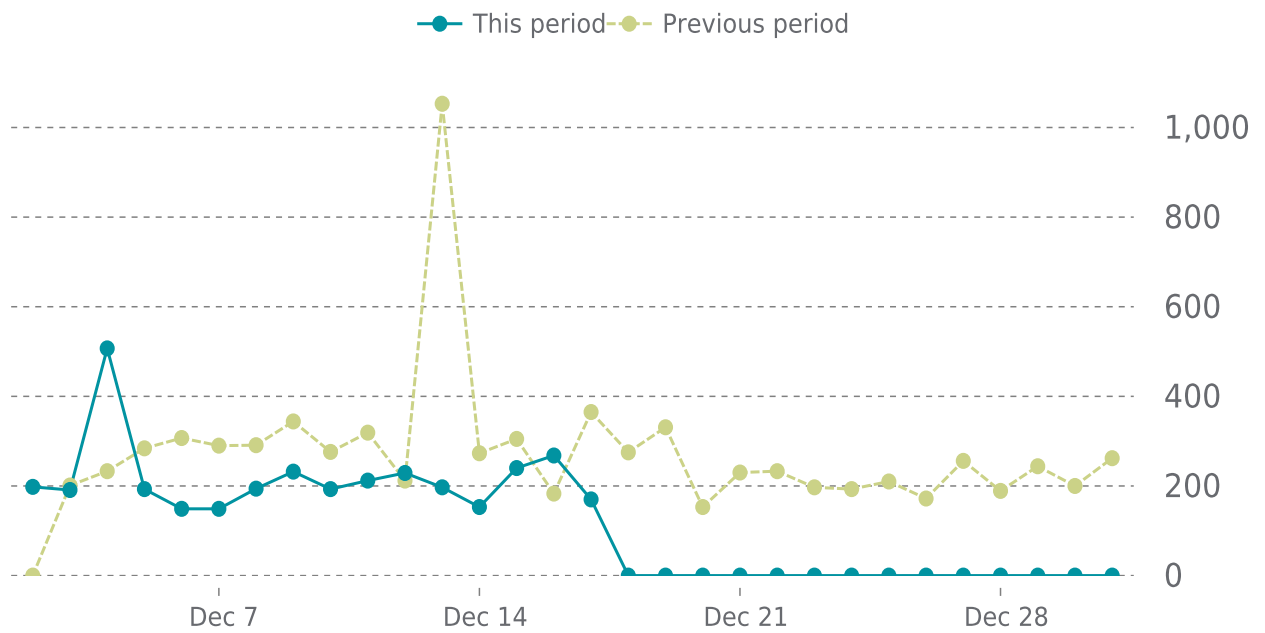

## OVERVIEW

last 24 hours

**100%**

last 7 days

**100%**

last 30 days

**100%**

## UPTIME HISTORY

Event	Date	Reason	Duration
UP	09/19/2025	-	103d 21h

# ✓ ANALYTICS

Traffic down by: **57%**  
12/01/2025 to 12/31/2025

## SESSIONS