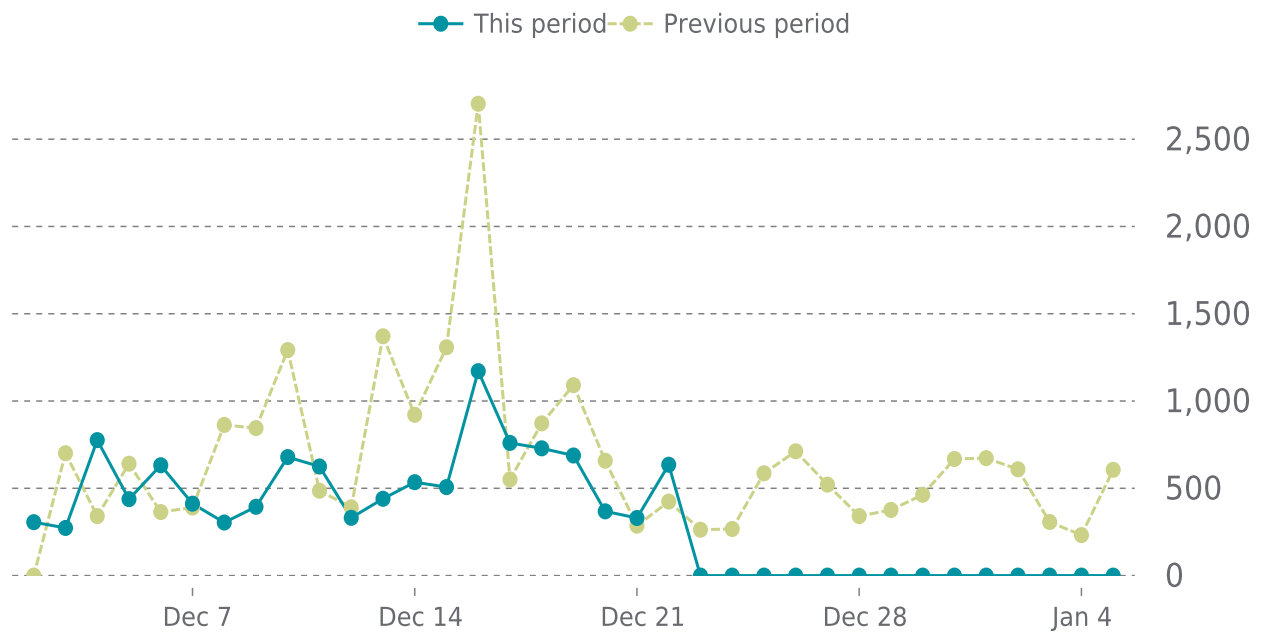

✓ ANALYTICS

Traffic down by: **51%**
12/01/2025 to 01/05/2026

SESSIONS