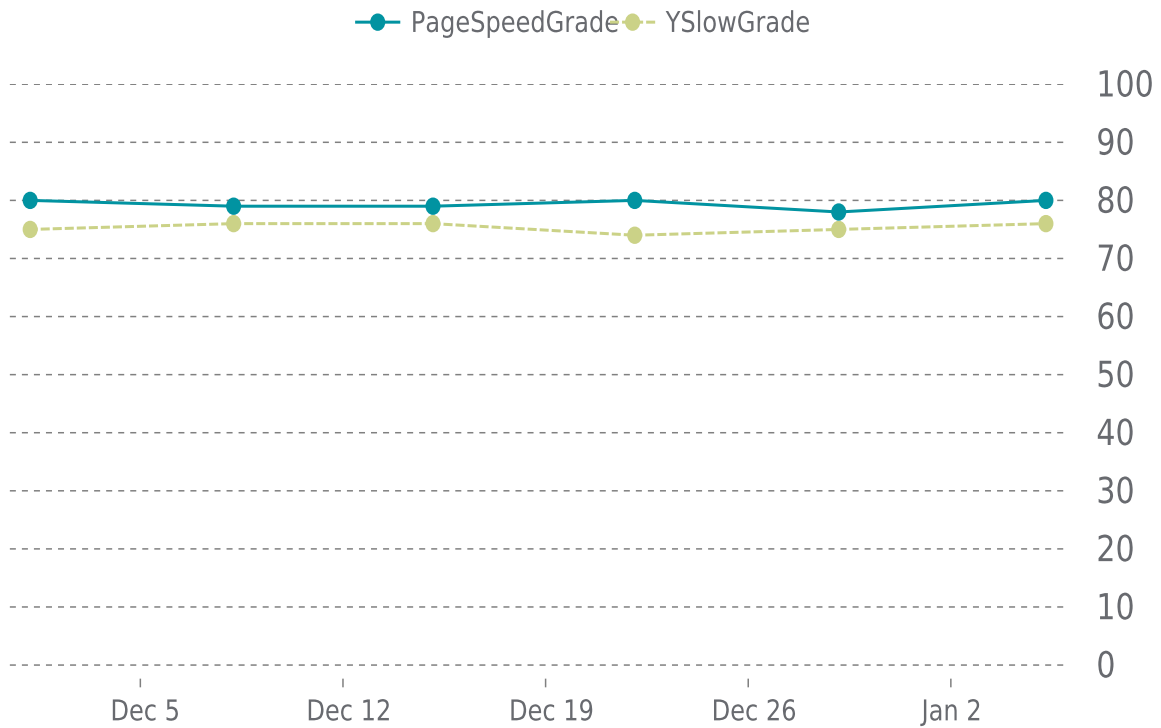

# ✓ PERFORMANCE

Total performance checks: **7**

12/01/2025 to 01/05/2026

## MOST RECENT SCAN

01/05/2026

PageSpeed Grade

**B (80%)**

Previous check: 78%

YSlow Grade

**C (76%)**

Previous check: 75%

## PERFORMANCE OVERVIEW