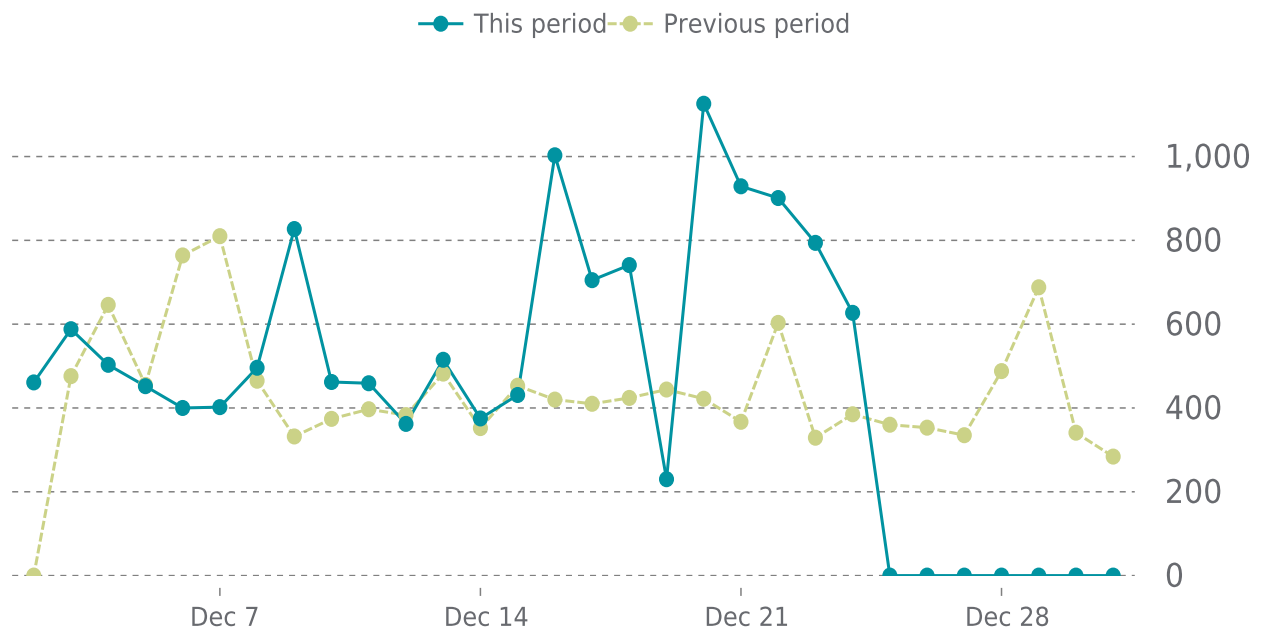

99%

UPTIME HISTORY

| Event | Date | Reason | Duration |
|-------|------------|-----------------------|----------|
| UP | 12/05/2025 | - | 26d 20h |
| DOWN | 12/05/2025 | Internal Server Error | 19m 50s |

✓ ANALYTICS

Traffic up by: **5.7%**
12/01/2025 to 12/31/2025

SESSIONS

SECURITY

Total security checks: **7**

12/01/2025 to 12/31/2025

MOST RECENT SCAN

12/29/2025