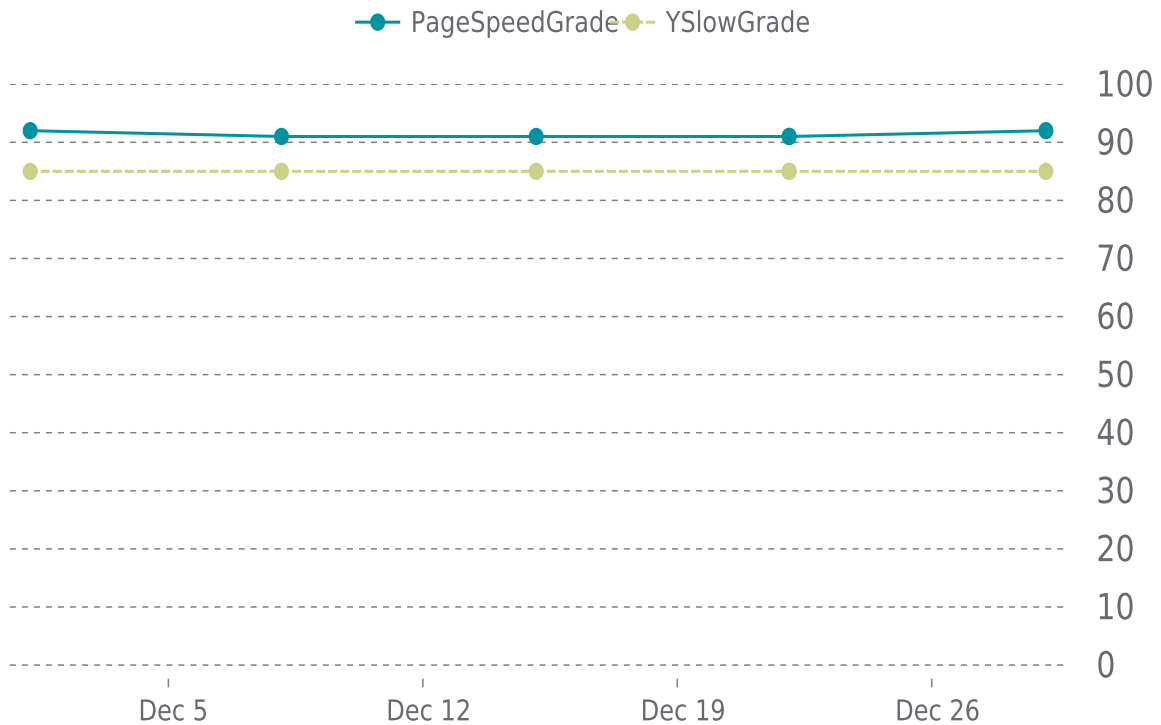

YSlow Grade

B (85%)

Previous check: 85%

PERFORMANCE OVERVIEW

PERFORMANCE HISTORY

Date	Load time	PageSpeed	YSlow
12/29/2025 03:24	1.02 s	A (92%)	B (85%)
12/22/2025 01:53	0.82 s	A (91%)	B (85%)
12/22/2025 01:52	0.98 s	A (91%)	B (85%)
12/15/2025 02:50	1.23 s	A (91%)	B (85%)
12/08/2025 02:40	1.15 s	A (91%)	B (85%)
12/01/2025 04:44	0.92 s	A (92%)	B (85%)