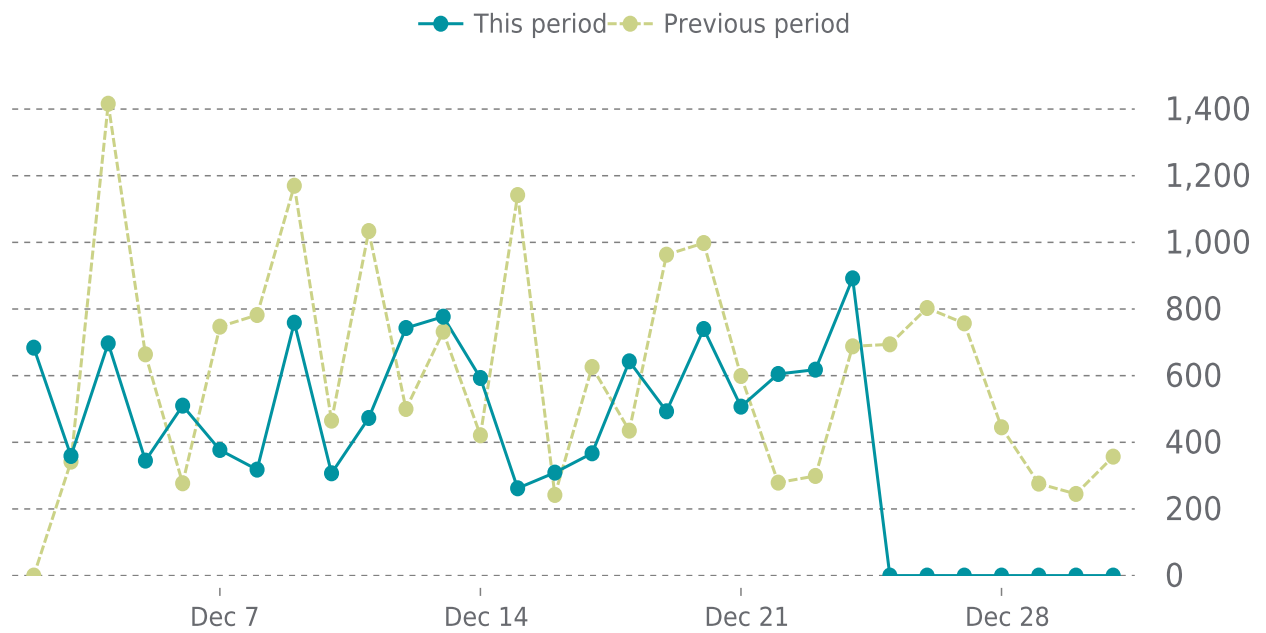

99%

UPTIME HISTORY

Event	Date	Reason	Duration
UP	12/18/2025	-	13d 17h
DOWN	12/18/2025	Unable to connect to https://broslogistics.com/ .	3m 20s
UP	12/06/2025	The response could not be received within 30 seconds	11d 21h
DOWN	12/06/2025	The response could not be received within 30 seconds	10m 43s
UP	12/01/2025	-	4d 10h
DOWN	12/01/2025	Gateway timeout.	2m 3s
UP	12/01/2025	The response could not be received within 30 seconds	11h 8m
DOWN	12/01/2025	The response could not be received within 30 seconds	4m 58s

✓ ANALYTICS

Traffic down by: **32.7%**
12/01/2025 to 12/31/2025

SESSIONS

SECURITY

Total security checks: **7**

12/01/2025 to 12/31/2025

MOST RECENT SCAN

12/29/2025