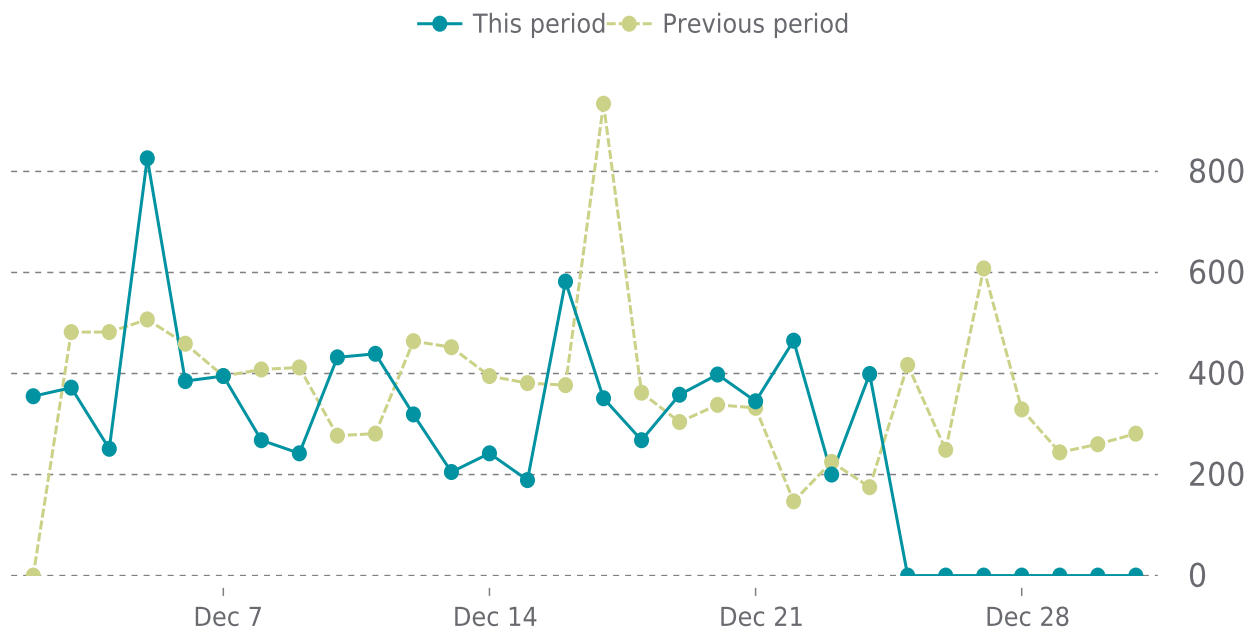

100%

UPTIME HISTORY

Event	Date	Reason	Duration
UP	07/20/2023	-	895d 21h

✓ ANALYTICS

Traffic down by: **24.5%**

12/01/2025 to 12/31/2025

SESSIONS

SECURITY