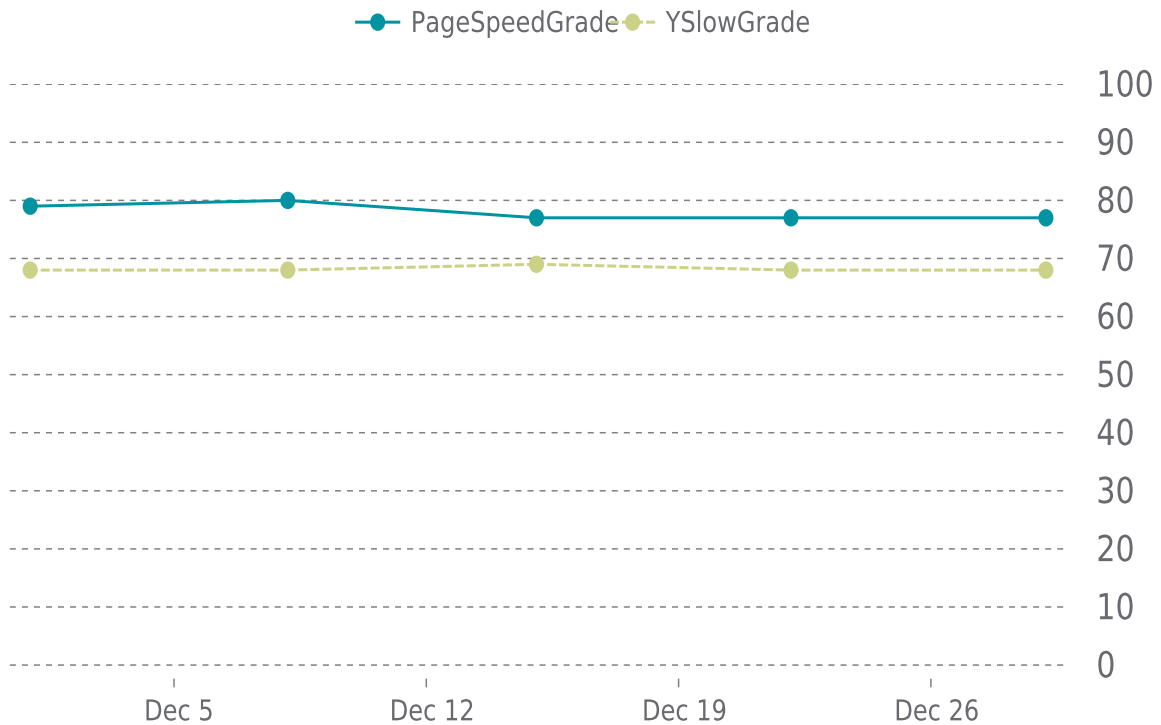

✓ PERFORMANCE

Total performance checks: **5**

12/01/2025 to 12/31/2025

MOST RECENT SCAN

12/29/2025

PageSpeed Grade

C (77%)

Previous check: 77%

YSlow Grade

D (68%)

Previous check: 68%

PERFORMANCE OVERVIEW

PERFORMANCE HISTORY

Date	Load time	PageSpeed	YSlow
12/29/2025 04:36	3.26 s	C (77%)	D (68%)
12/22/2025 02:51	3.36 s	C (77%)	D (68%)
12/15/2025 01:24	3.26 s	C (77%)	D (69%)
12/08/2025 03:45	3.41 s	B (80%)	D (68%)
12/01/2025 00:13	2.69 s	C (79%)	D (68%)