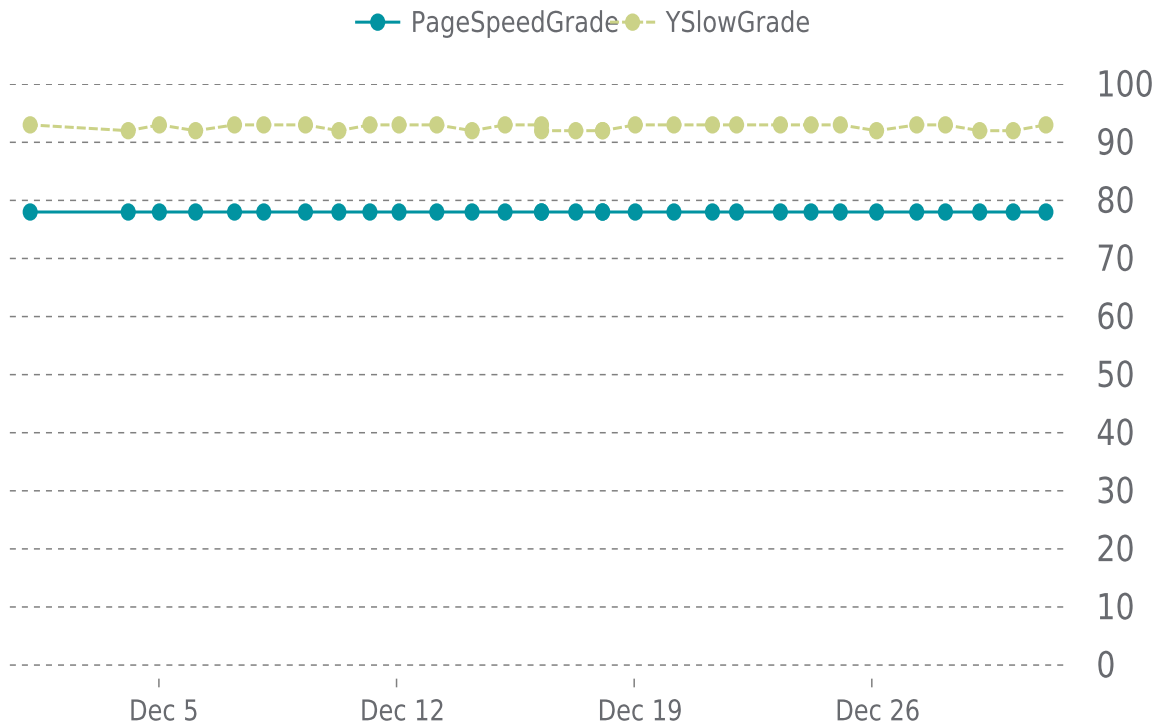

YSlow Grade

A (93%)

Previous check: 92%

PERFORMANCE OVERVIEW

PERFORMANCE HISTORY (1/3)

Date	Load time	PageSpeed	YSlow
12/31/2025 03:05	2.71 s	C (78%)	A (93%)
12/30/2025 03:57	2.57 s	C (78%)	A (92%)
12/29/2025 04:17	2.56 s	C (78%)	A (92%)
12/28/2025 04:02	2.66 s	C (78%)	A (93%)
12/27/2025 07:44	2.84 s	C (78%)	A (93%)
12/26/2025 03:21	2.55 s	C (78%)	A (92%)
12/25/2025 01:42	2.62 s	C (78%)	A (93%)
12/24/2025 05:03	2.72 s	C (78%)	A (93%)
12/23/2025 07:22	2.59 s	C (78%)	A (93%)
12/22/2025 00:23	2.72 s	C (78%)	A (93%)
12/21/2025 07:20	2.70 s	C (78%)	A (93%)
12/20/2025 04:06	2.66 s	C (78%)	A (93%)
12/19/2025 00:45	2.64 s	C (78%)	A (93%)
12/18/2025 01:41	2.30 s	C (78%)	A (92%)
12/18/2025 01:40	2.63 s	C (78%)	A (92%)