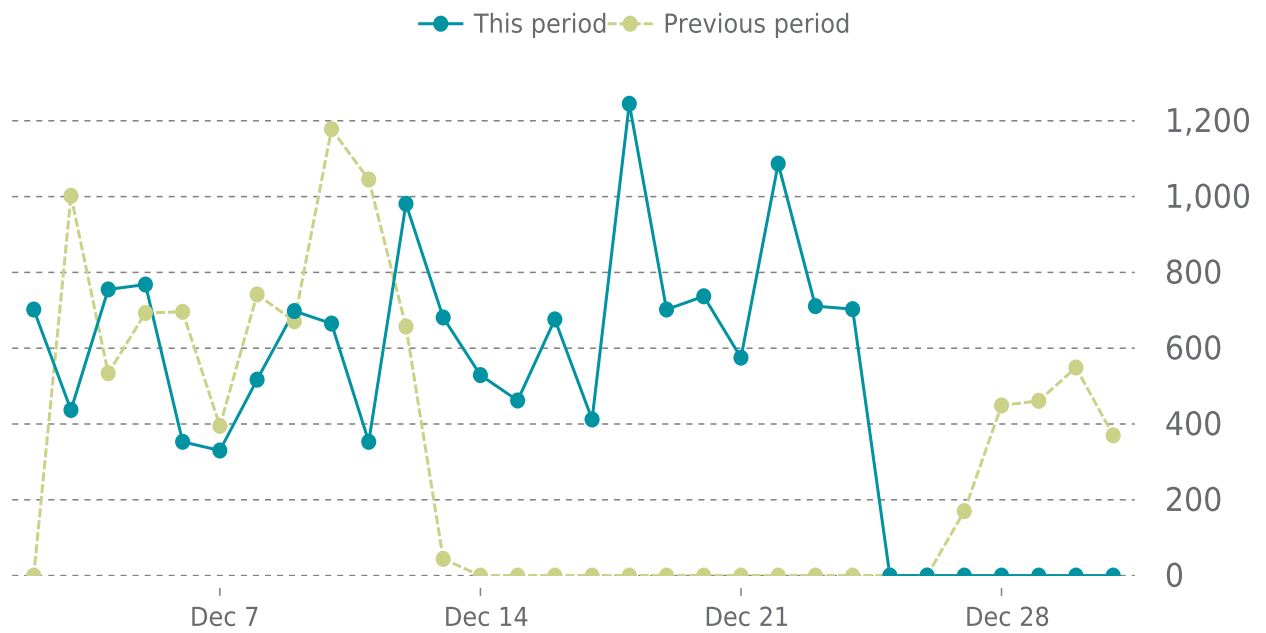

OVERVIEW

last 24 hours
100%

last 7 days
100%

last 30 days
100%

UPTIME HISTORY

Event	Date	Reason	Duration
UP	12/01/2025	The response could not be received within 30 seconds	30d 2h
DOWN	12/01/2025	The response could not be received within 30 seconds	4m 56s
UP	12/01/2025	The response could not be received within 30 seconds	11h 3m
DOWN	12/01/2025	The connection has timed out.	5m 5s

✓ ANALYTICS

Traffic up by: **56.2%**
12/01/2025 to 12/31/2025

SESSIONS

SECURITY

Total security checks: **8**

12/01/2025 to 12/31/2025

MOST RECENT SCAN

12/29/2025