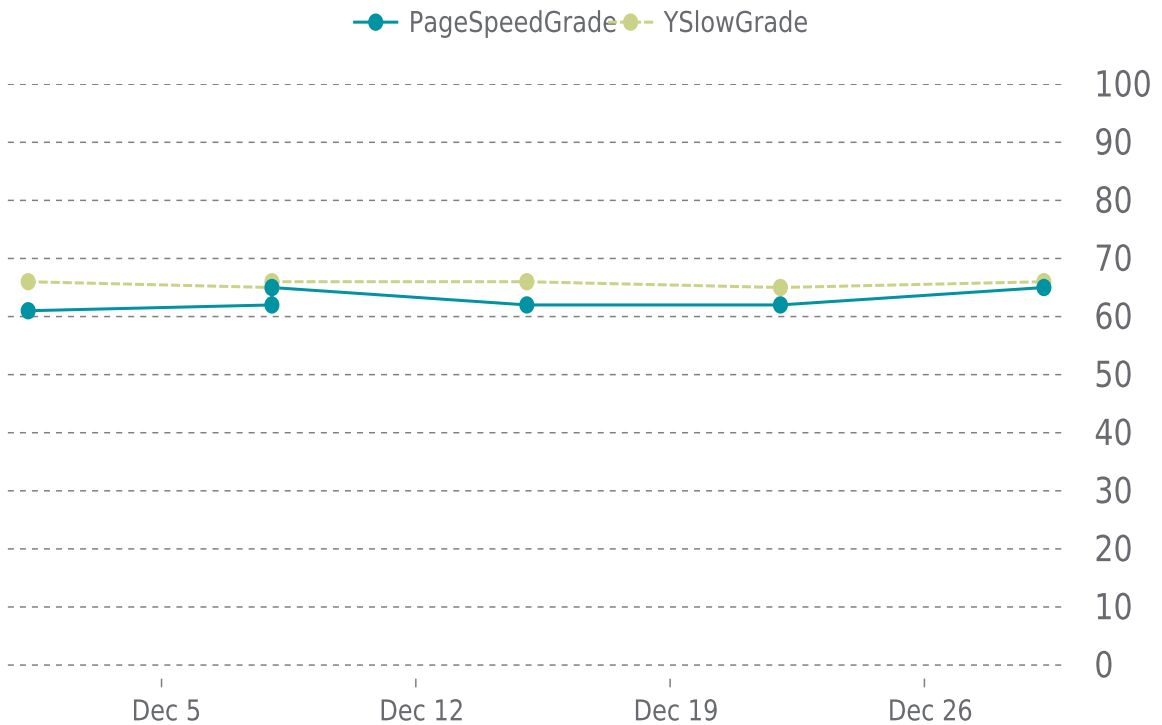

✓ PERFORMANCE

Total performance checks: **6**

12/01/2025 to 12/31/2025

MOST RECENT SCAN

12/29/2025

PageSpeed Grade

D (65%)

Previous check: 62%

YSlow Grade

D (66%)

Previous check: 65%

PERFORMANCE OVERVIEW

PERFORMANCE HISTORY

Date	Load time	PageSpeed	YSlow
12/29/2025 06:58	3.03 s	D (65%)	D (66%)
12/22/2025 00:53	3.40 s	D (62%)	D (65%)
12/15/2025 01:20	3.64 s	D (62%)	D (66%)
12/08/2025 00:56	2.52 s	D (65%)	D (66%)
12/08/2025 00:55	3.00 s	D (62%)	D (65%)
12/01/2025 07:53	2.98 s	D (61%)	D (66%)