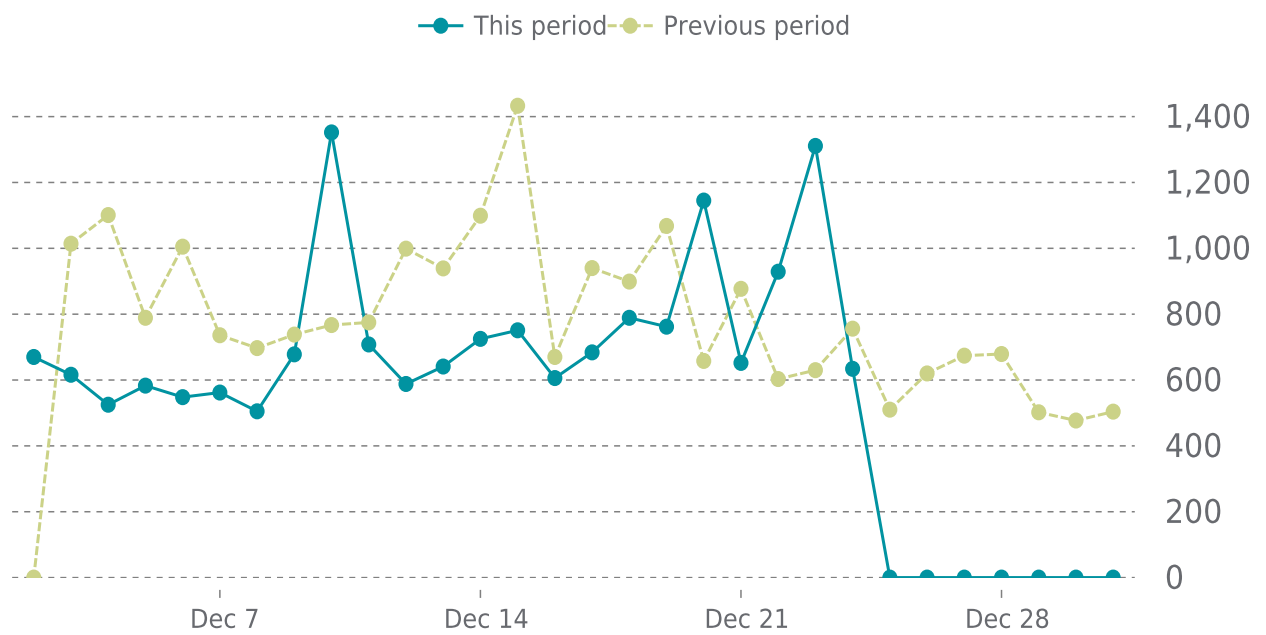

UPTIME

Up for: **784d 15h**
Overall Uptime: **100.000%**

OVERVIEW

last 24 hours
100%

last 7 days
100%

last 30 days
100%

UPTIME HISTORY

Event	Date	Reason	Duration
UP	11/08/2023	-	784d 15h

✓ ANALYTICS

Traffic down by: **26.7%**

12/01/2025 to 12/31/2025

SESSIONS

SECURITY

Total security checks: **6**

12/01/2025 to 12/31/2025

MOST RECENT SCAN