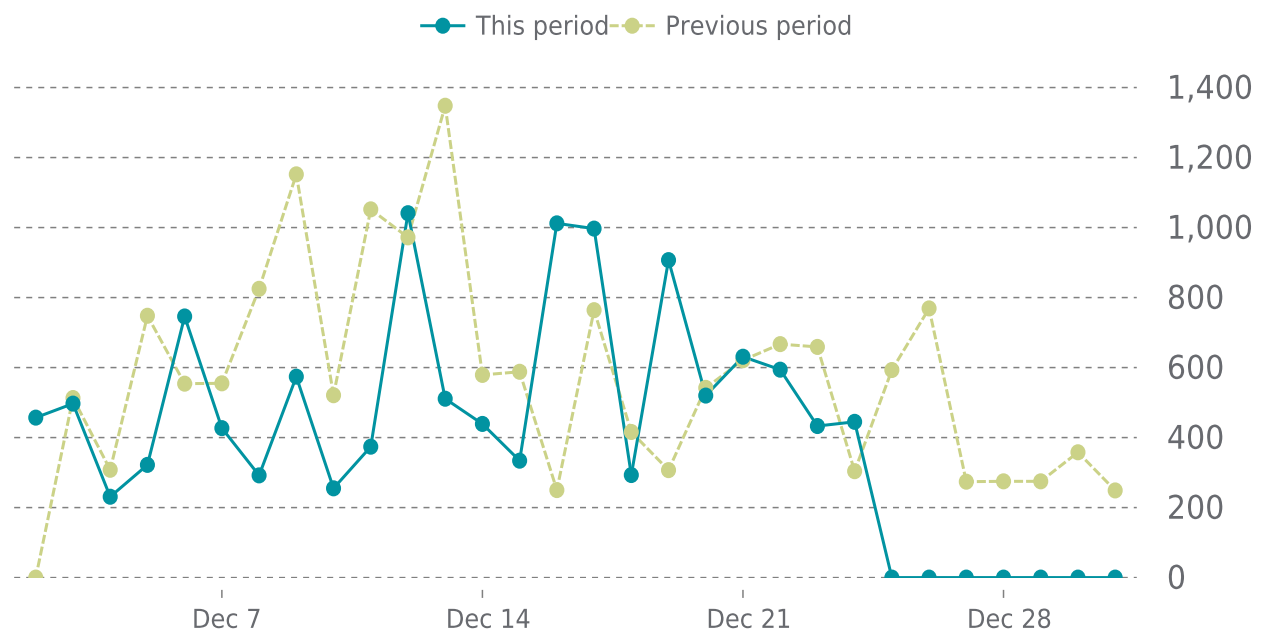

## OVERVIEW

last 24 hours

**100%**

last 7 days

**100%**

last 30 days

**100%**

## UPTIME HISTORY

Event	Date	Reason	Duration
UP	09/16/2025	-	106d 13h

# ✓ ANALYTICS

Traffic down by: **27.6%**

12/01/2025 to 12/31/2025

## SESSIONS