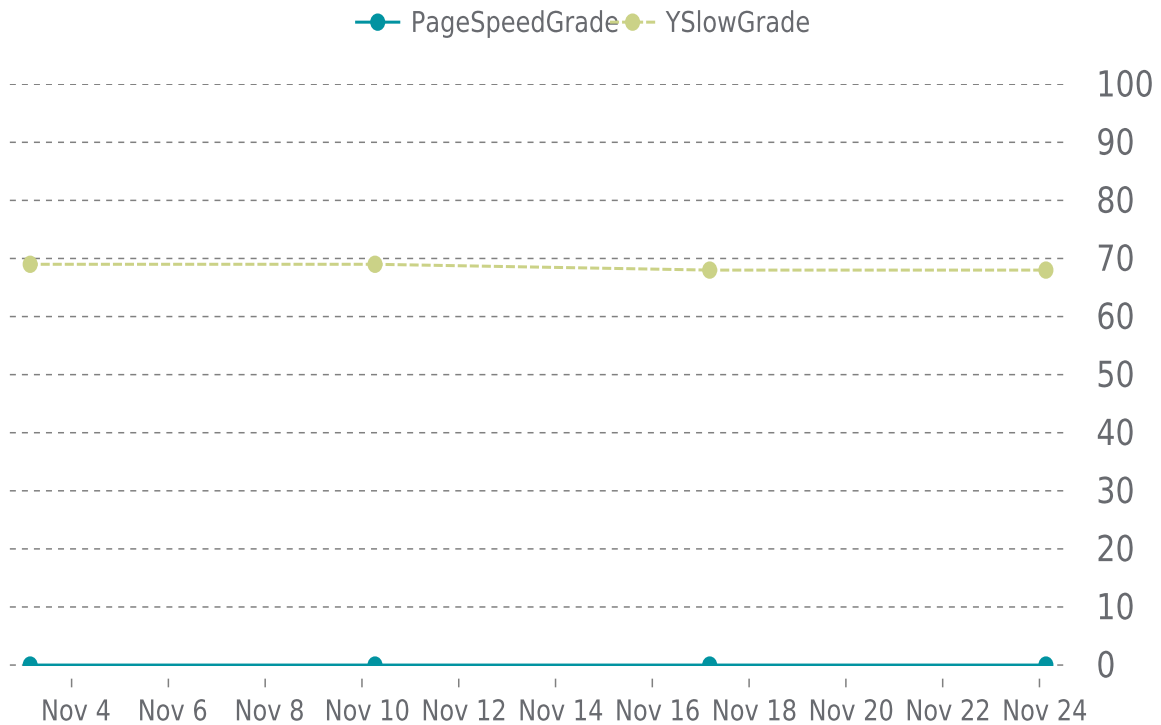

✓ PERFORMANCE

Total performance checks: **4**

11/01/2025 to 11/30/2025

MOST RECENT SCAN

11/24/2025

PageSpeed Grade

F (0%)

Previous check: 0%

YSlow Grade

D (68%)

Previous check: 68%

PERFORMANCE OVERVIEW