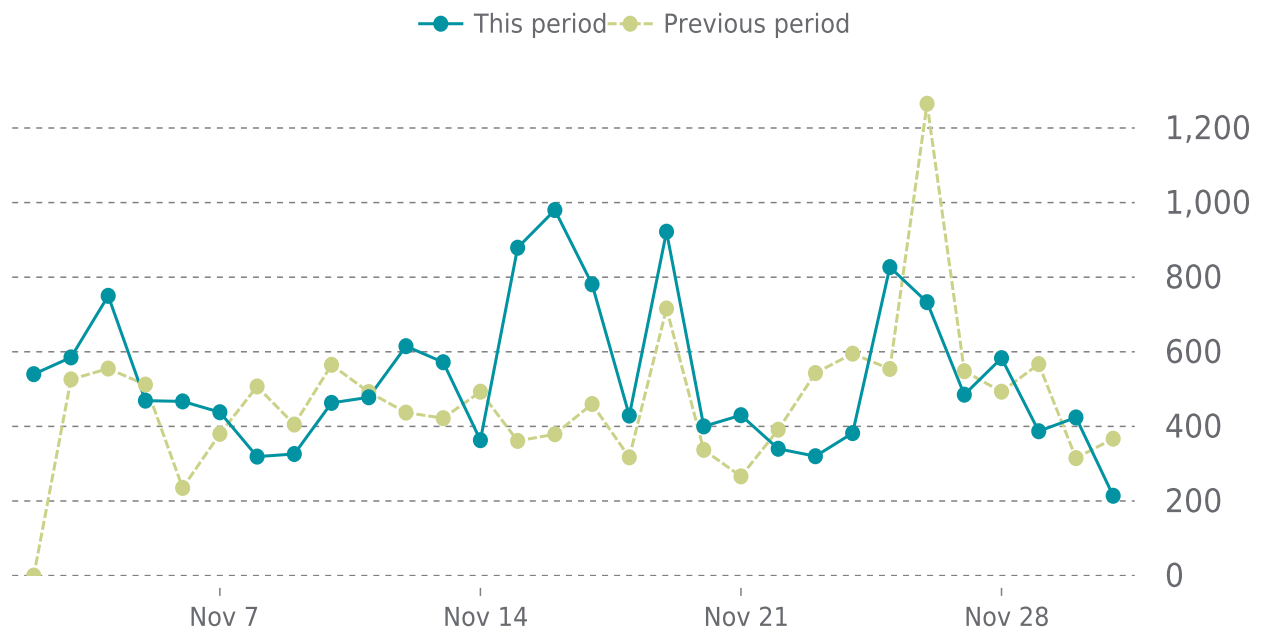

## OVERVIEW

last 24 hours

**100%**

last 7 days

**100%**

last 30 days

**100%**

## UPTIME HISTORY

Event	Date	Reason	Duration
UP	03/14/2025	-	262d

# ✓ ANALYTICS

Traffic up by: **13.6%**  
11/01/2025 to 11/30/2025

## SESSIONS