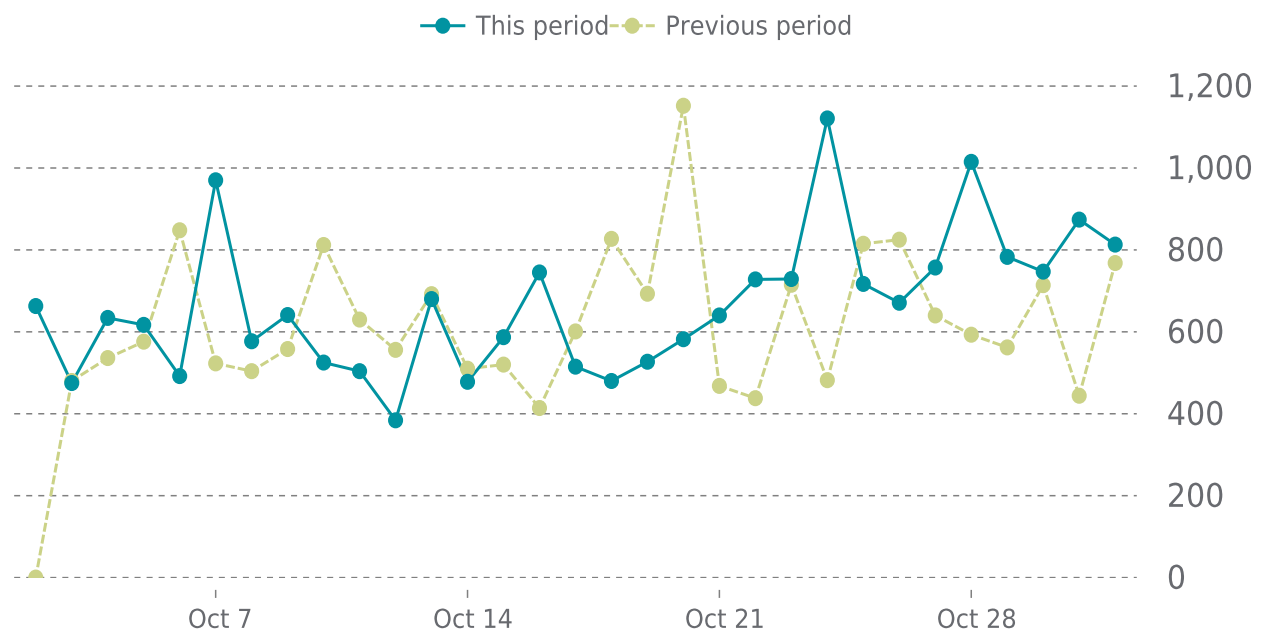

✓ ANALYTICS

Traffic up by: **9.4%**

10/01/2025 to 10/31/2025

SESSIONS