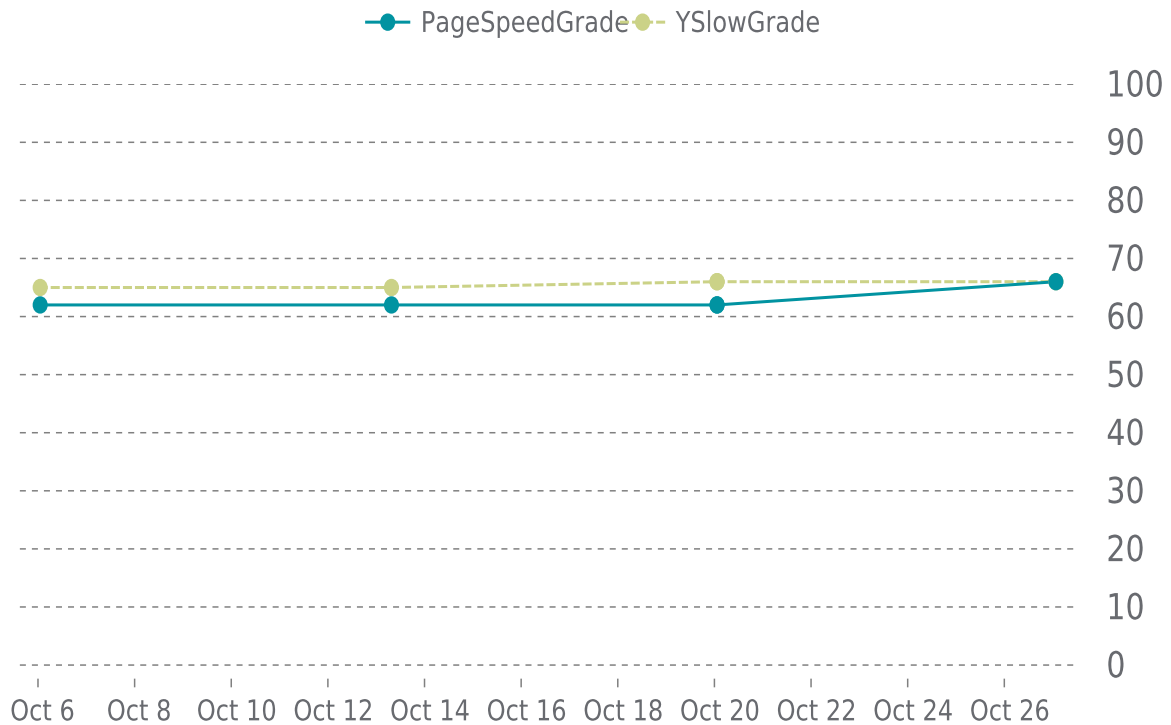

# ✓ PERFORMANCE

Total performance checks: **5**

10/01/2025 to 10/31/2025

## MOST RECENT SCAN

10/27/2025

PageSpeed Grade

**D (66%)**

Previous check: 62%

YSlow Grade

**D (66%)**

Previous check: 66%

## PERFORMANCE OVERVIEW