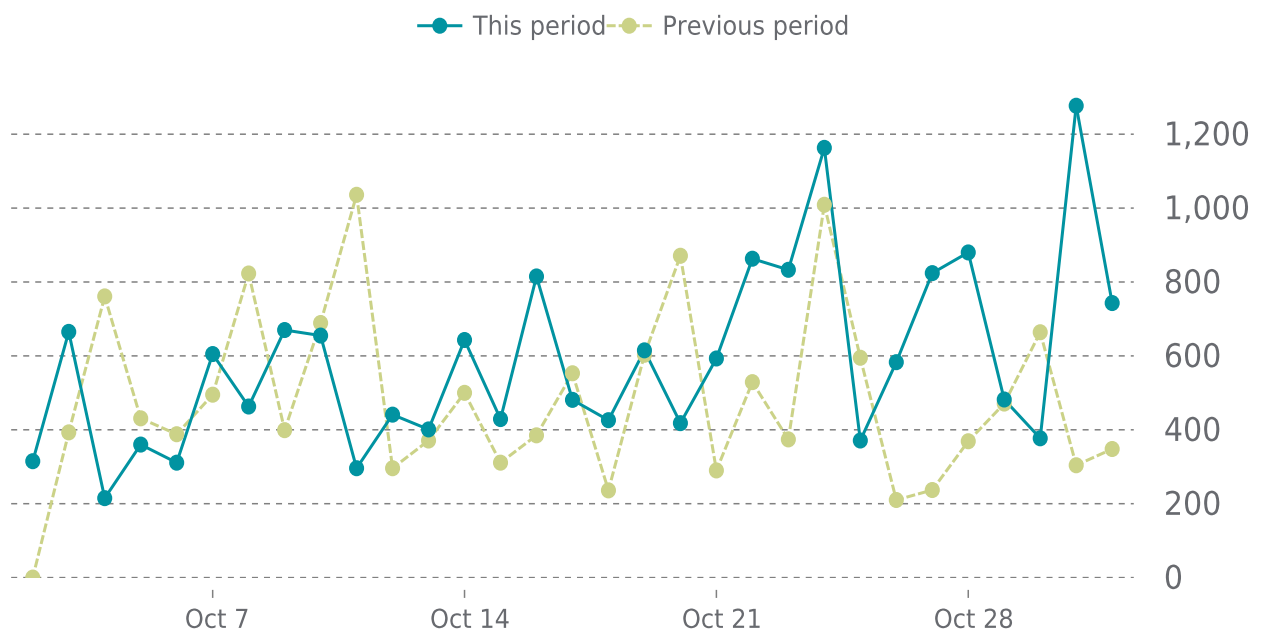

## OVERVIEW

last 24 hours

**100%**

last 7 days

**100%**

last 30 days

**100%**

## UPTIME HISTORY

Event	Date	Reason	Duration
UP	09/16/2025	-	45d 12h

# ✓ ANALYTICS

Traffic up by: **21.9%**  
10/01/2025 to 10/31/2025

## SESSIONS