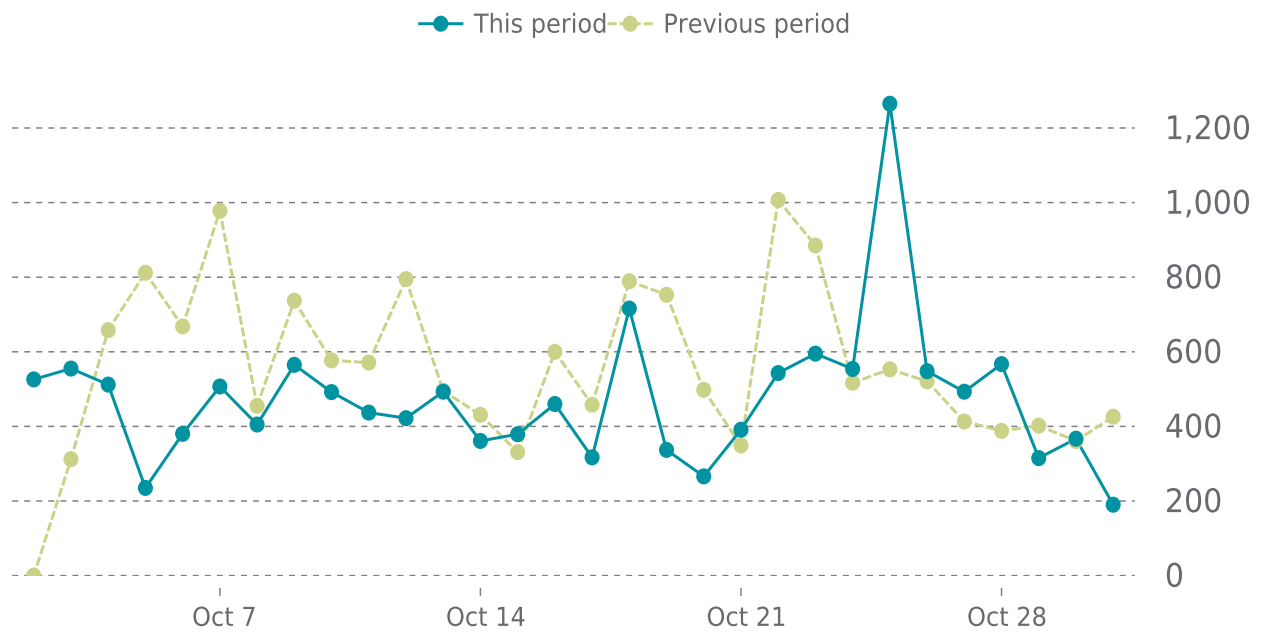

## OVERVIEW

last 24 hours  
**100%**

last 7 days  
**100%**

last 30 days  
**100%**

## UPTIME HISTORY

Event	Date	Reason	Duration
UP	03/14/2025	-	231d 23h

# ✓ ANALYTICS

Traffic down by: **15.2%**  
10/01/2025 to 10/31/2025

## SESSIONS