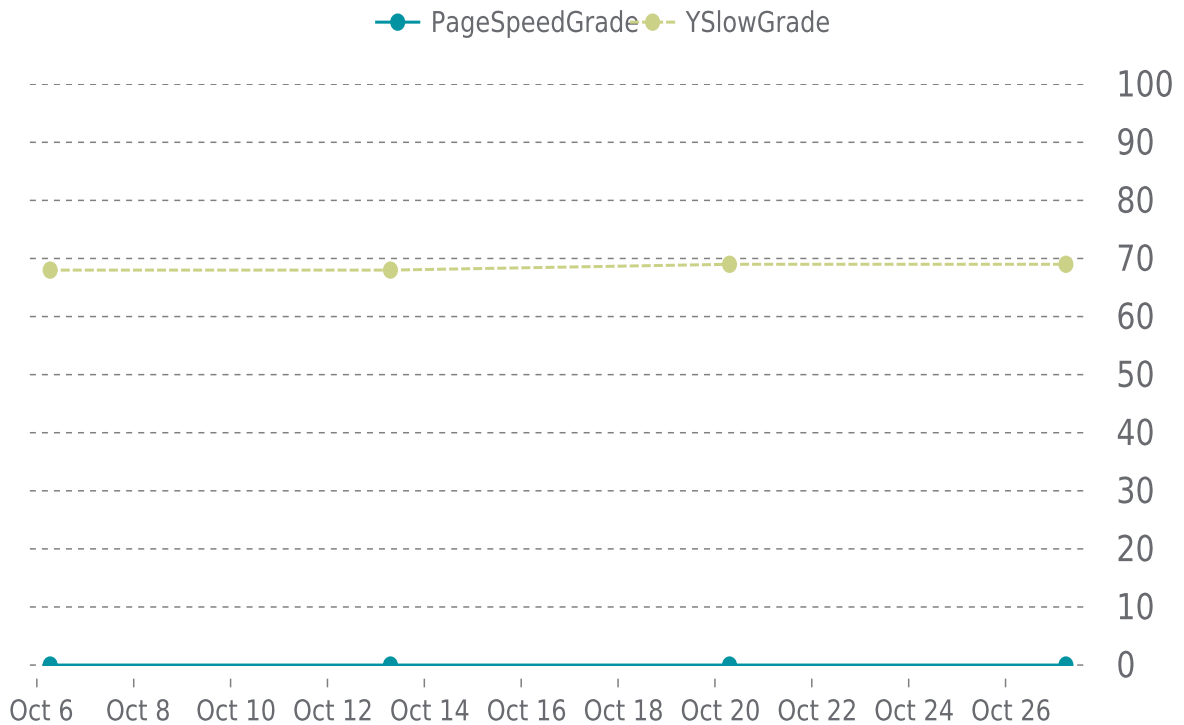

# ✓ PERFORMANCE

Total performance checks: **4**

10/01/2025 to 10/31/2025

## MOST RECENT SCAN

10/27/2025

PageSpeed Grade

**F (0%)**

Previous check: 0%

YSlow Grade

**D (69%)**

Previous check: 69%

## PERFORMANCE OVERVIEW