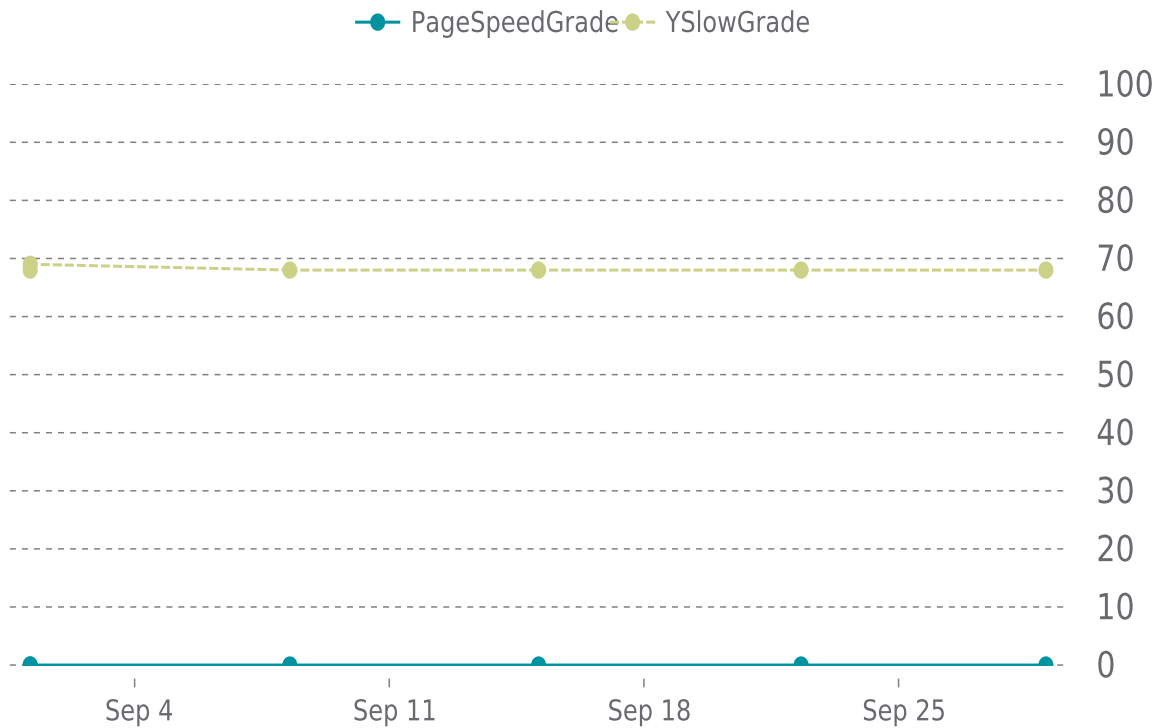

YSlow Grade

D (68%)

Previous check: 68%

PERFORMANCE OVERVIEW

PERFORMANCE HISTORY

Date	Load time	PageSpeed	YSlow
09/29/2025 01:13	2.75 s	F (0%)	D (68%)
09/22/2025 07:41	2.74 s	F (0%)	D (68%)
09/15/2025 02:31	3.36 s	F (0%)	D (68%)
09/08/2025 06:25	3.24 s	F (0%)	D (68%)
09/01/2025 03:07	2.75 s	F (0%)	D (69%)
09/01/2025 03:05	2.87 s	F (0%)	D (68%)