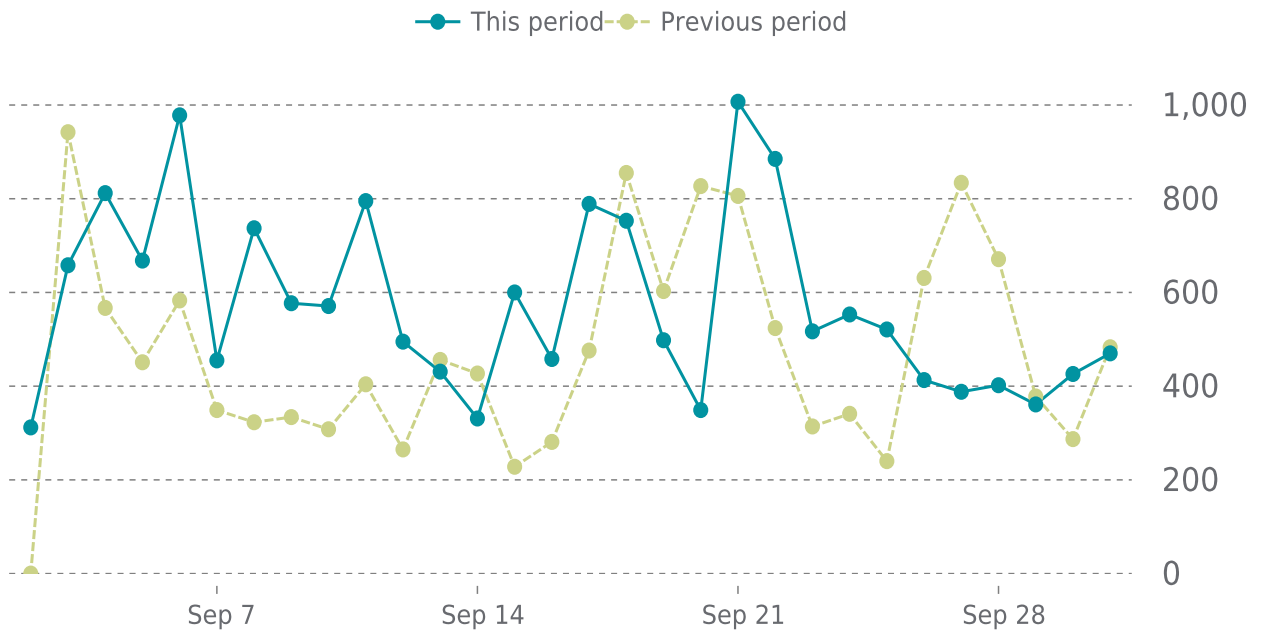

UPTIME

Up for: **200d 23h**
Overall Uptime: **100.000%**

OVERVIEW

last 24 hours
100%

last 7 days
100%

last 30 days
100%

UPTIME HISTORY

Event	Date	Reason	Duration
UP	03/14/2025	-	200d 23h

✓ ANALYTICS

Traffic up by: **21.3%**
09/01/2025 to 09/30/2025

SESSIONS

SECURITY

Total security checks: **7**

09/01/2025 to 09/30/2025

MOST RECENT SCAN

09/29/2025