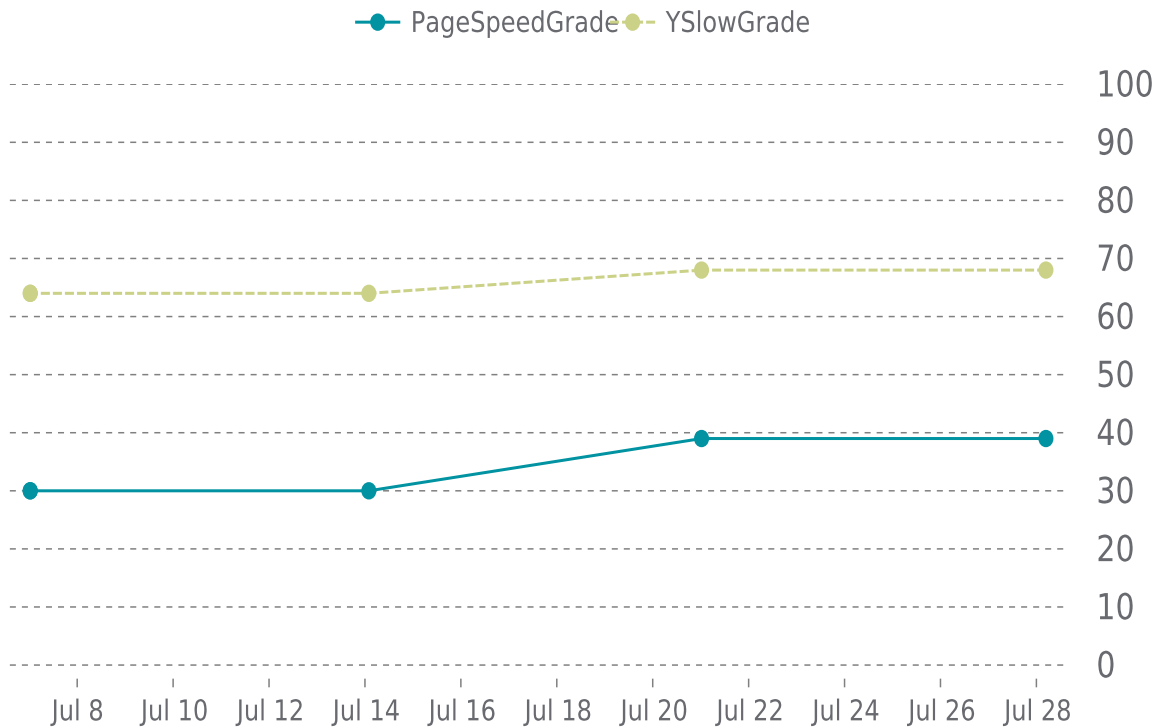

Event	Date	Reason	Duration
UP	03/14/2025	-	139d 23h

✓ ANALYTICS

Traffic down by: **10.8%**

07/01/2025 to 07/31/2025

SESSIONS

SECURITY

Total security checks: **6**

07/01/2025 to 07/31/2025

✓ PERFORMANCE

Total performance checks: **5**

07/01/2025 to 07/31/2025

MOST RECENT SCAN

07/28/2025

PageSpeed Grade

F (39%)

Previous check: 39%

YSlow Grade

D (68%)

Previous check: 68%

PERFORMANCE OVERVIEW

PERFORMANCE HISTORY

Date	Load time	PageSpeed	YSlow
07/28/2025 04:46	3.64 s	F (39%)	D (68%)
07/21/2025 00:26	2.43 s	F (39%)	D (68%)
07/14/2025 01:57	2.52 s	F (30%)	D (64%)
07/07/2025 00:32	2.30 s	F (30%)	D (64%)
07/07/2025 00:28	2.27 s	F (30%)	D (64%)