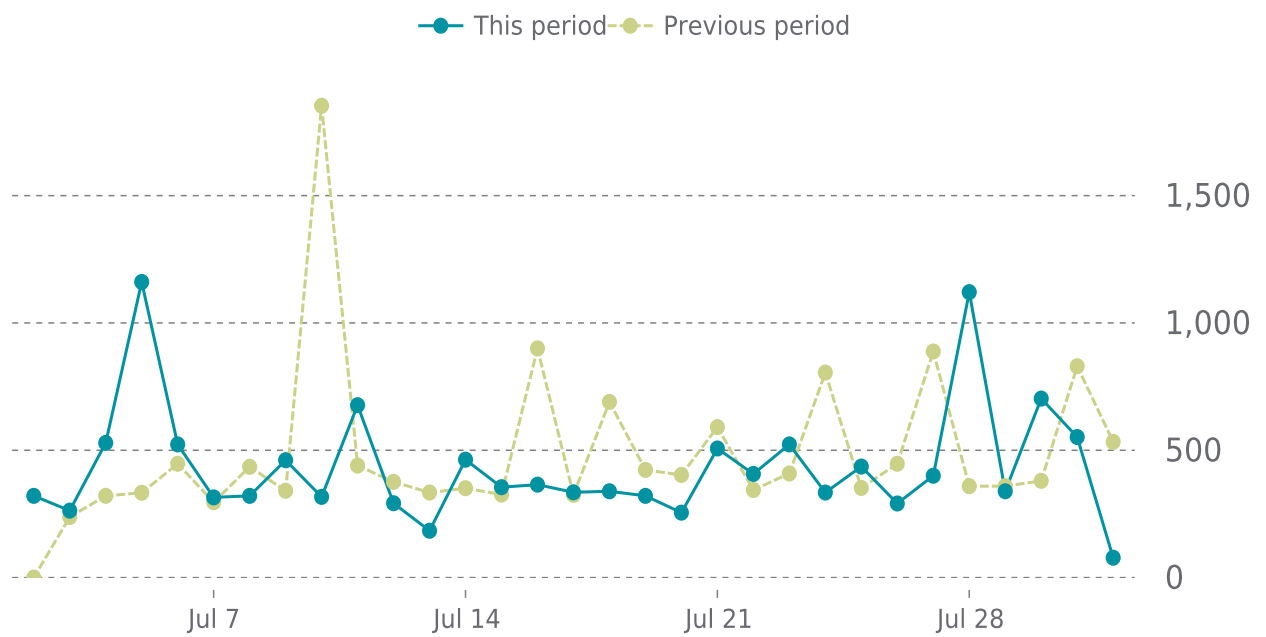

WordPress	WordPress version	Date
-	6.8.1 → 6.8.2	07/18/2025

UPTIME

Up for: **139d 23h**
Overall Uptime: **100.000%**

OVERVIEW

last 24 hours
100%

last 7 days
100%

last 30 days
100%

UPTIME HISTORY

Event	Date	Reason	Duration
UP	03/14/2025	-	139d 23h

✓ ANALYTICS

Traffic down by: **10.8%**

07/01/2025 to 07/31/2025

SESSIONS

SECURITY

Total security checks: **6**

07/01/2025 to 07/31/2025