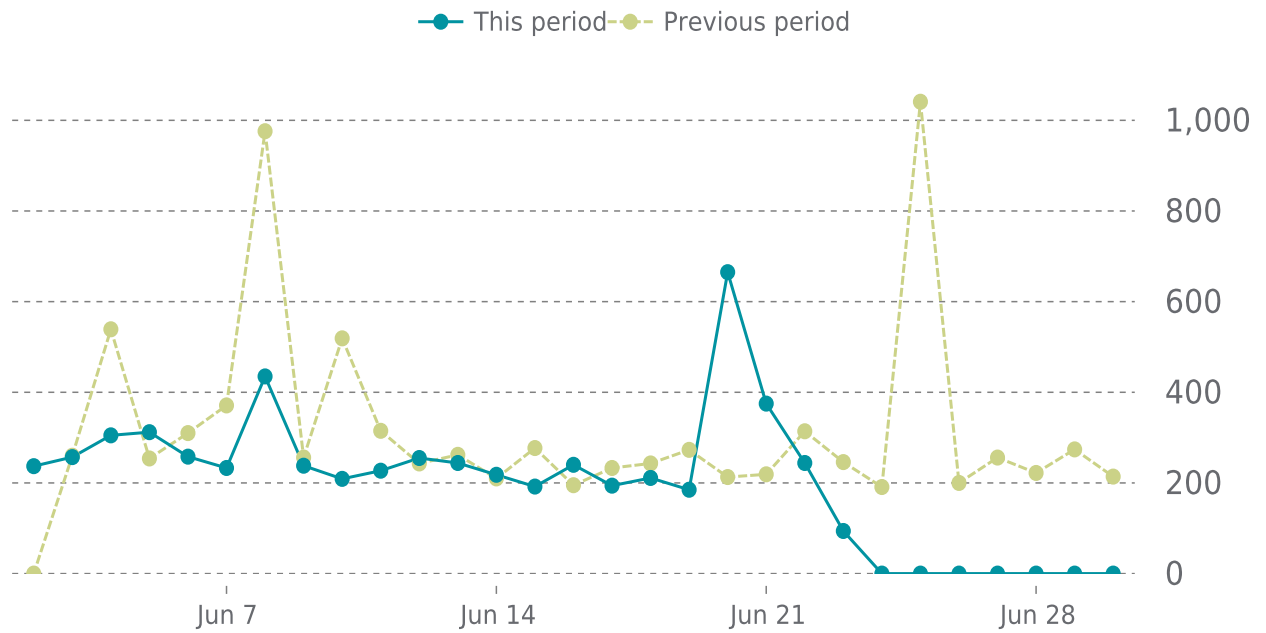

Event	Date	Reason	Duration
UP	03/29/2025	-	93d 19h

✓ ANALYTICS

Traffic down by: **36.1%**

06/01/2025 to 06/30/2025

SESSIONS

SECURITY

Total security checks: **3**

06/01/2025 to 06/30/2025