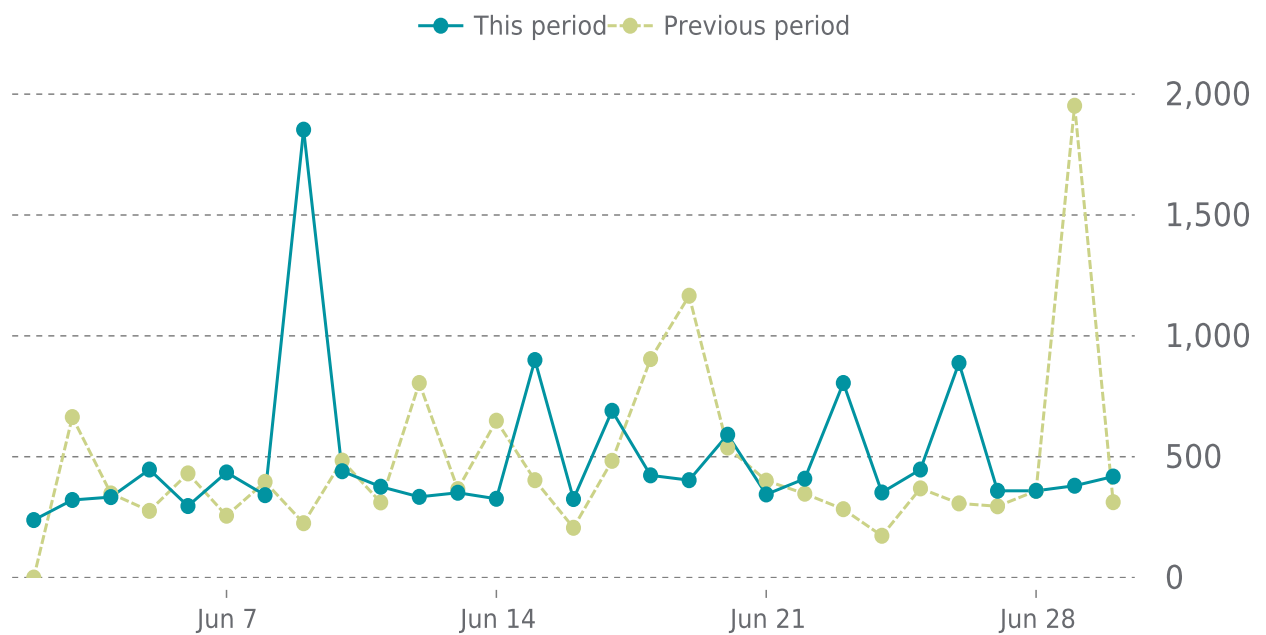

UPTIME

Up for: **108d 19h**
Overall Uptime: **100.000%**

OVERVIEW

last 24 hours
100%

last 7 days
100%

last 30 days
100%

UPTIME HISTORY

Event	Date	Reason	Duration
UP	03/14/2025	-	108d 19h

✓ ANALYTICS

Traffic up by: **3.5%**

06/01/2025 to 06/30/2025

SESSIONS

SECURITY

Total security checks: **8**

06/01/2025 to 06/30/2025

MOST RECENT SCAN