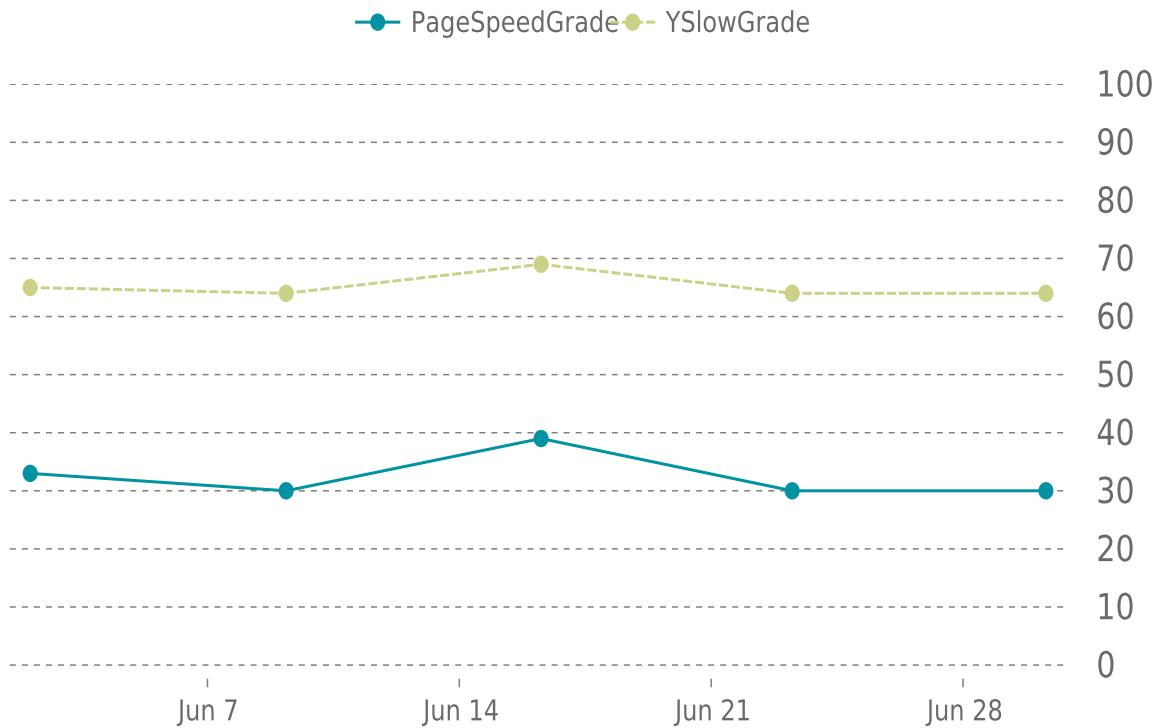

✓ PERFORMANCE

Total performance checks: **5**

06/01/2025 to 06/30/2025

MOST RECENT SCAN

06/30/2025

PageSpeed Grade

F (30%)

Previous check: 30%

YSlow Grade

D (64%)

Previous check: 64%

PERFORMANCE OVERVIEW

PERFORMANCE HISTORY

Date	Load time	PageSpeed	YSlow
06/30/2025 07:17	2.49 s	F (30%)	D (64%)
06/23/2025 06:01	2.42 s	F (30%)	D (64%)
06/16/2025 06:31	2.43 s	F (39%)	D (69%)
06/09/2025 04:29	2.44 s	F (30%)	D (64%)
06/02/2025 01:44	2.40 s	F (33%)	D (65%)