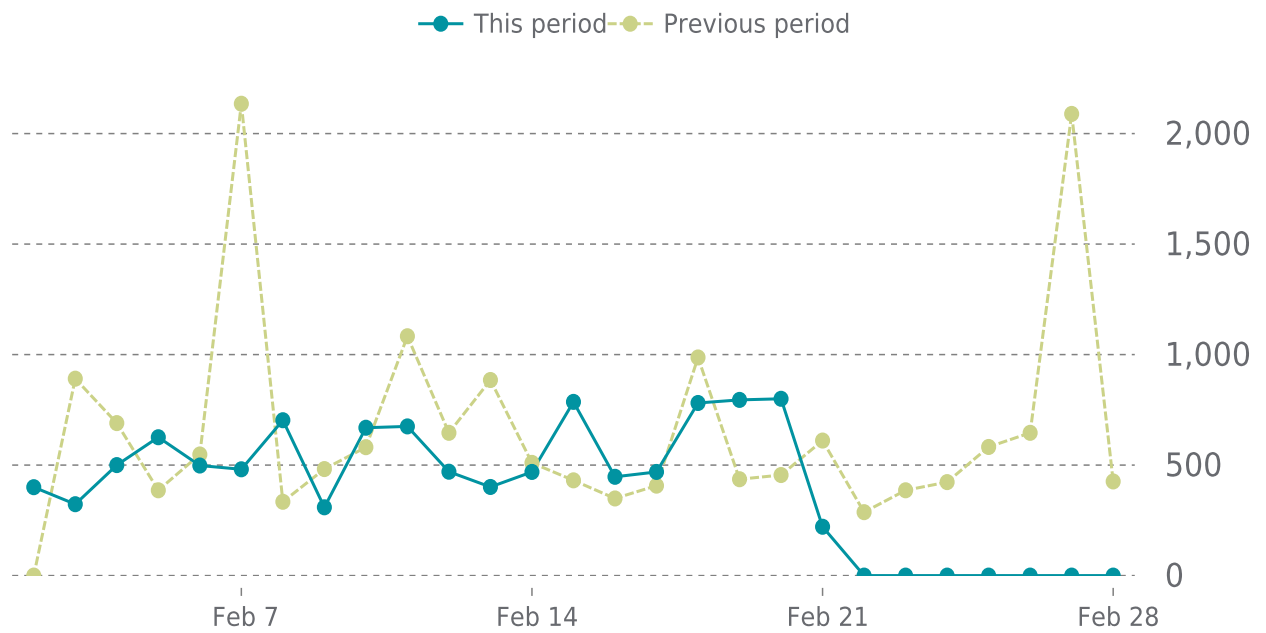

## OVERVIEW

last 24 hours

**100%**

last 7 days

**100%**

last 30 days

**100%**

## UPTIME HISTORY

Event	Date	Reason	Duration
UP	10/17/2024	-	134d 1h

# ✓ ANALYTICS

Traffic down by: **38.8%**

02/01/2025 to 02/28/2025

## SESSIONS