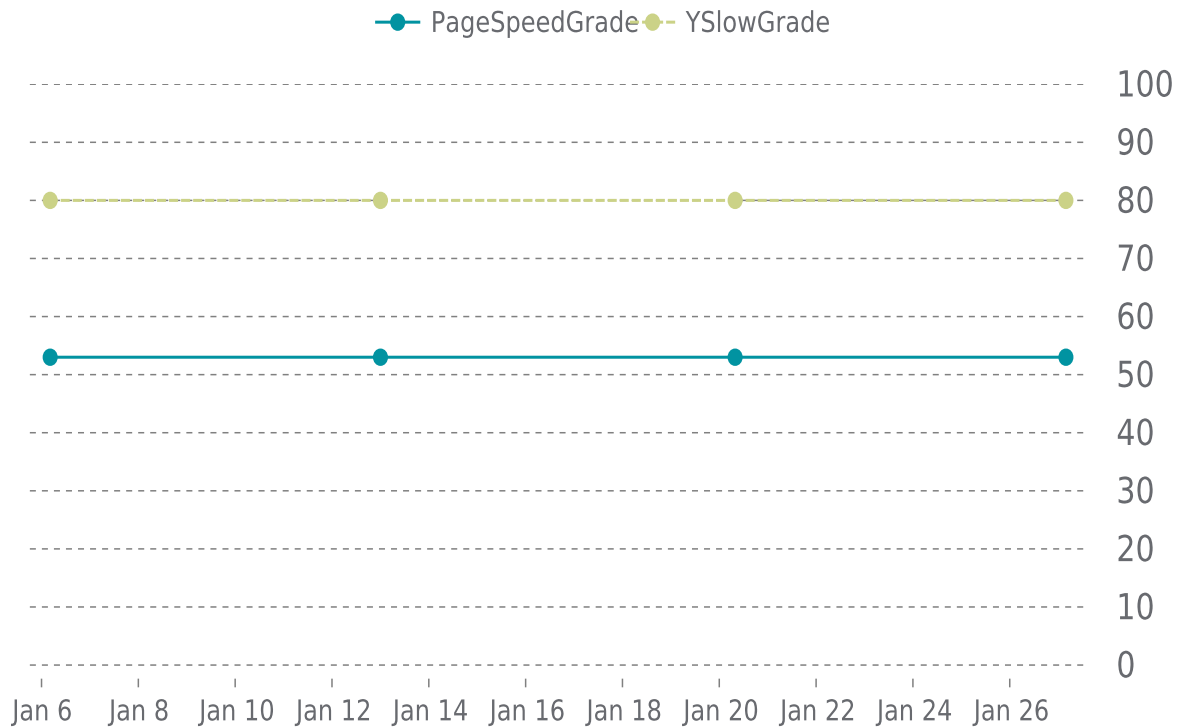

✓ PERFORMANCE

Total performance checks: **4**

01/01/2025 to 01/31/2025

MOST RECENT SCAN

01/27/2025

PageSpeed Grade

E (53%)

Previous check: 53%

YSlow Grade

B (80%)

Previous check: 80%

PERFORMANCE OVERVIEW

PERFORMANCE HISTORY

Date	Load time	PageSpeed	YSlow
01/27/2025 03:51	3.98 s	E (53%)	B (80%)
01/20/2025 07:51	3.60 s	E (53%)	B (80%)
01/13/2025 00:02	3.31 s	E (53%)	B (80%)
01/06/2025 04:17	3.80 s	E (53%)	B (80%)