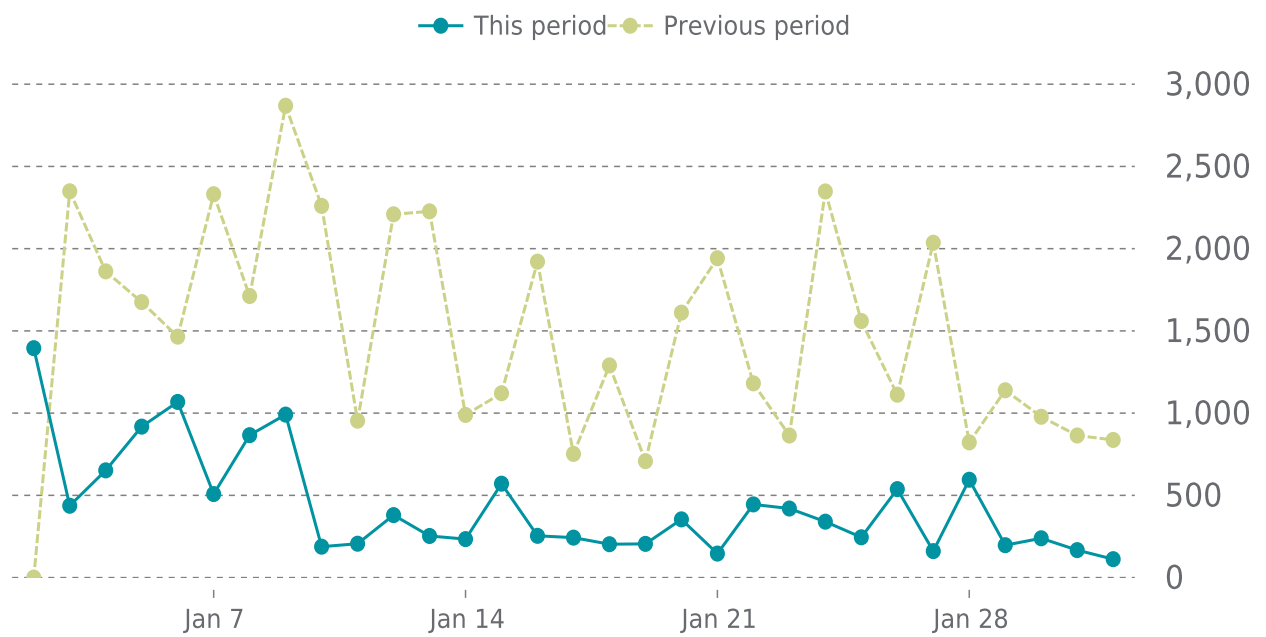

01/01/2025 to 01/31/2025

OVERVIEW

Plugin updates

5

UPDATES HISTORY

Plugin name	Plugin version		Date
Yoast SEO	24.2	→ 24.3	01/29/2025
WPForms	1.9.2.3	→ 1.9.3.1	01/21/2025
Use Any Font	6.3.10	→ 6.3.11	01/17/2025
Yoast SEO	24.1	→ 24.2	01/17/2025
PublishPress Capabilities	2.16.0	→ 2.18.0	01/17/2025

✓ ANALYTICS

Traffic down by: **70.6%**

01/01/2025 to 01/31/2025

SESSIONS

SECURITY

Total security checks: **4**

01/01/2025 to 01/31/2025

MOST RECENT SCAN