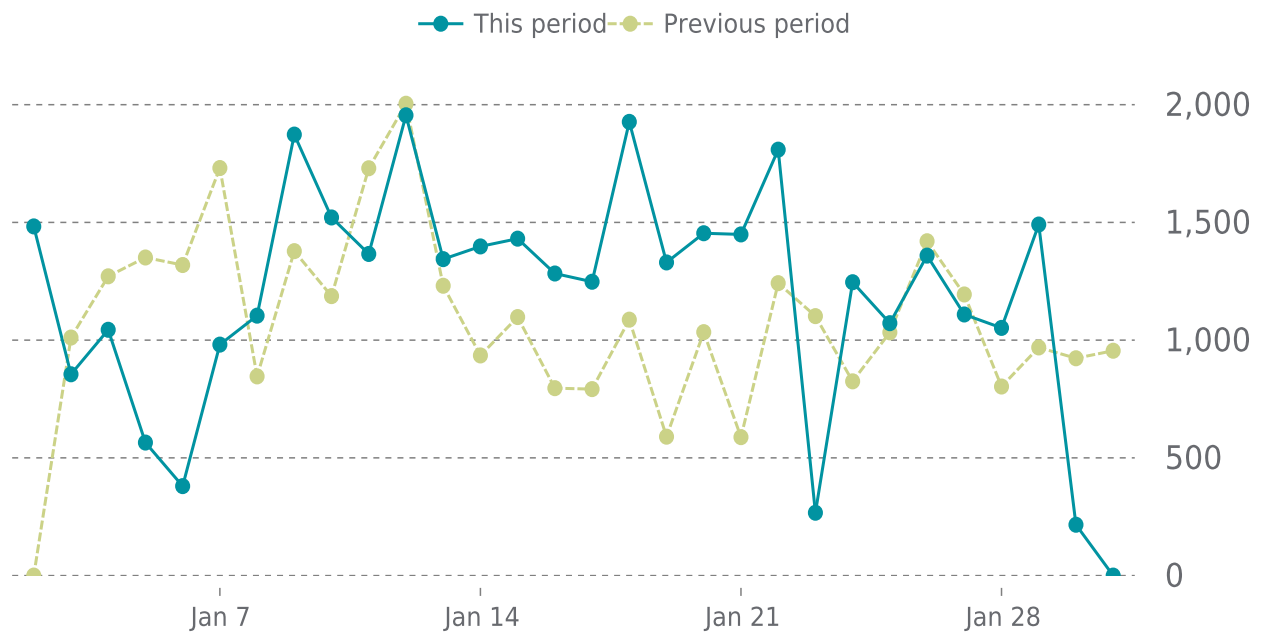

UPTIME

Up for: **135d 10h**
Overall Uptime: **100.000%**

OVERVIEW

last 24 hours
100%

last 7 days
100%

last 30 days
100%

UPTIME HISTORY

| Event | Date | Reason | Duration |
|-------|------------|--|----------|
| UP | 09/18/2024 | The response could not be received within 30 seconds from the shop.lulusfunfoodmusic.com , | 135d 10h |

✓ ANALYTICS

Traffic up by: **9.8%**
01/01/2025 to 01/31/2025

SESSIONS

SECURITY

Total security checks: **4**

01/01/2025 to 01/31/2025

MOST RECENT SCAN

01/30/2025