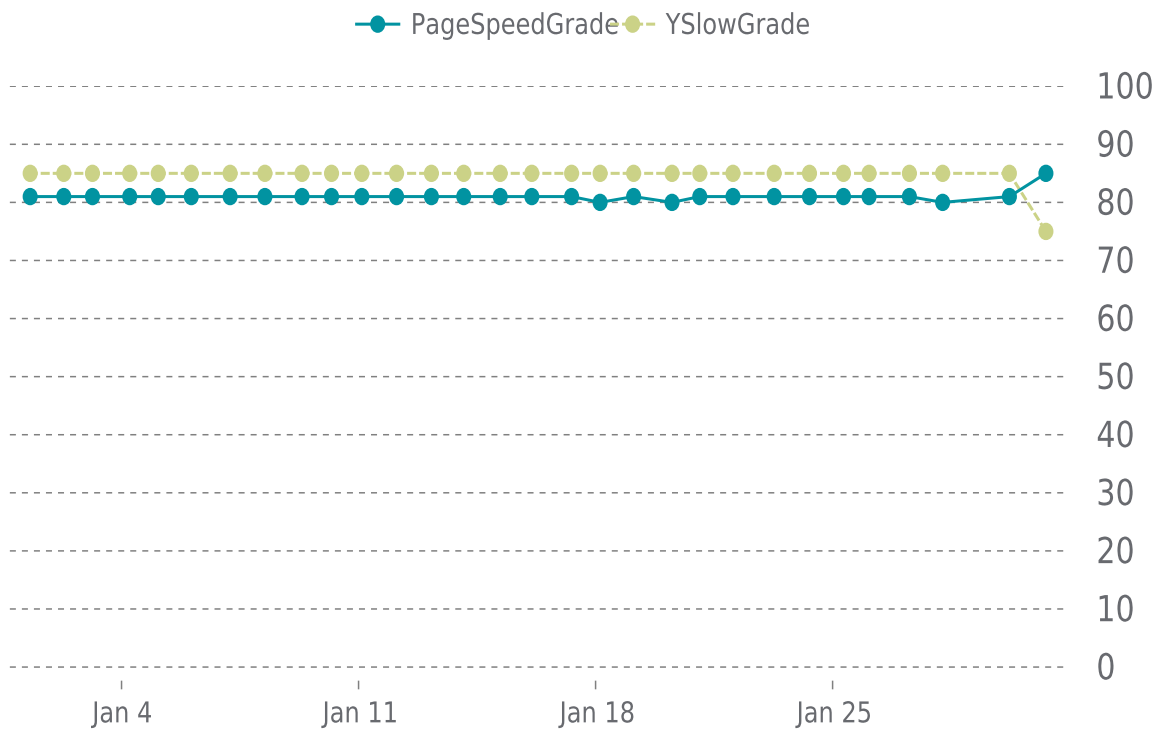

YSlow Grade

C (75%)

Previous check: 85%

PERFORMANCE OVERVIEW

PERFORMANCE HISTORY (1/2)

Date	Load time	PageSpeed	YSlow
01/31/2025 07:12	1.72 s	B (85%)	C (75%)
01/30/2025 05:19	2.40 s	B (81%)	B (85%)
01/28/2025 06:00	1.80 s	B (80%)	B (85%)
01/27/2025 06:26	1.98 s	B (81%)	B (85%)
01/26/2025 01:50	1.87 s	B (81%)	B (85%)
01/25/2025 07:43	1.66 s	B (81%)	B (85%)
01/24/2025 07:37	1.78 s	B (81%)	B (85%)
01/23/2025 06:35	1.62 s	B (81%)	B (85%)
01/22/2025 01:23	1.89 s	B (81%)	B (85%)
01/21/2025 01:51	2.72 s	B (81%)	B (85%)
01/20/2025 06:11	1.83 s	B (80%)	B (85%)
01/19/2025 02:58	1.91 s	B (81%)	B (85%)
01/18/2025 03:12	1.85 s	B (80%)	B (85%)
01/17/2025 07:00	2.04 s	B (81%)	B (85%)
01/16/2025 02:48	1.66 s	B (81%)	B (85%)