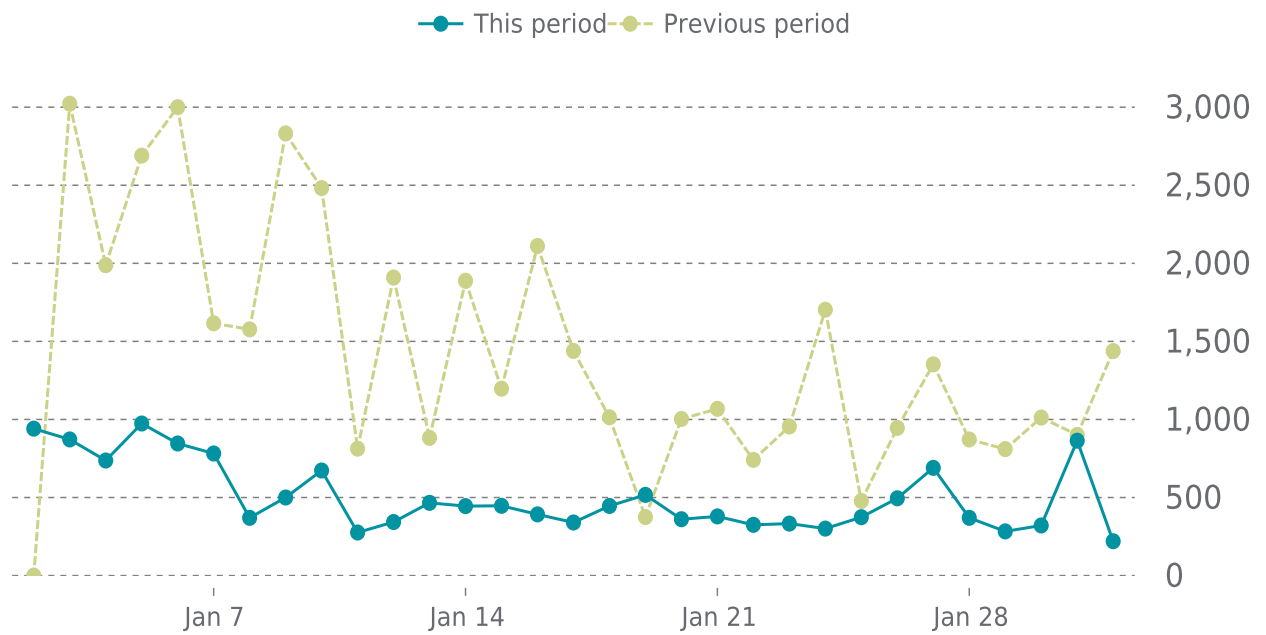

UPTIME

Up for: **1d 11h**
Overall Uptime: **99.843%**

OVERVIEW

last 24 hours
100%

last 7 days
99%

last 30 days
99%

UPTIME HISTORY

Event	Date	Reason	Duration
UP	01/30/2025	-	1d 11h
DOWN	01/30/2025	Request URI does not exist.	3m 22s

✓ ANALYTICS

Traffic down by: **64.4%**

01/01/2025 to 01/31/2025

SESSIONS

SECURITY

Total security checks: **4**

01/01/2025 to 01/31/2025

MOST RECENT SCAN