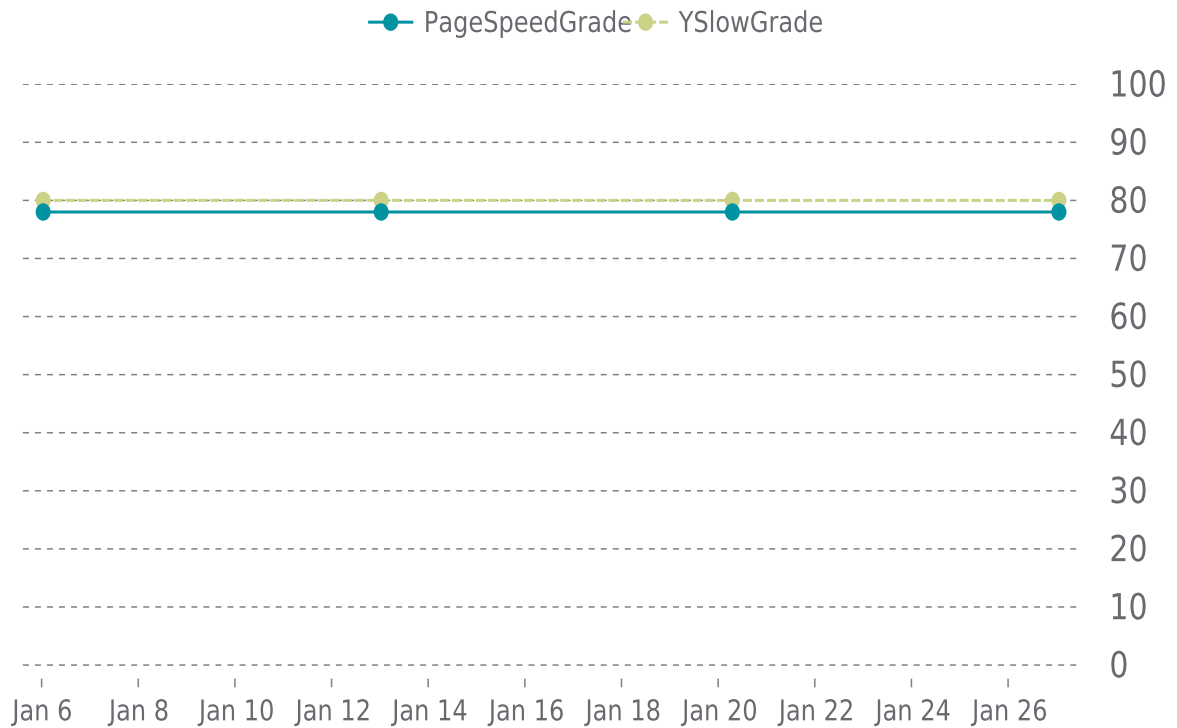

# ✓ PERFORMANCE

Total performance checks: **4**

01/01/2025 to 01/31/2025

## MOST RECENT SCAN

01/27/2025

PageSpeed Grade

**C (78%)**

Previous check: 78%

YSlow Grade

**B (80%)**

Previous check: 80%

## PERFORMANCE OVERVIEW

## PERFORMANCE HISTORY

Date	Load time	PageSpeed	YSlow
01/27/2025 01:15	1.92 s	C (78%)	B (80%)
01/20/2025 07:04	1.87 s	C (78%)	B (80%)
01/13/2025 00:39	1.58 s	C (78%)	B (80%)
01/06/2025 00:46	1.87 s	C (78%)	B (80%)