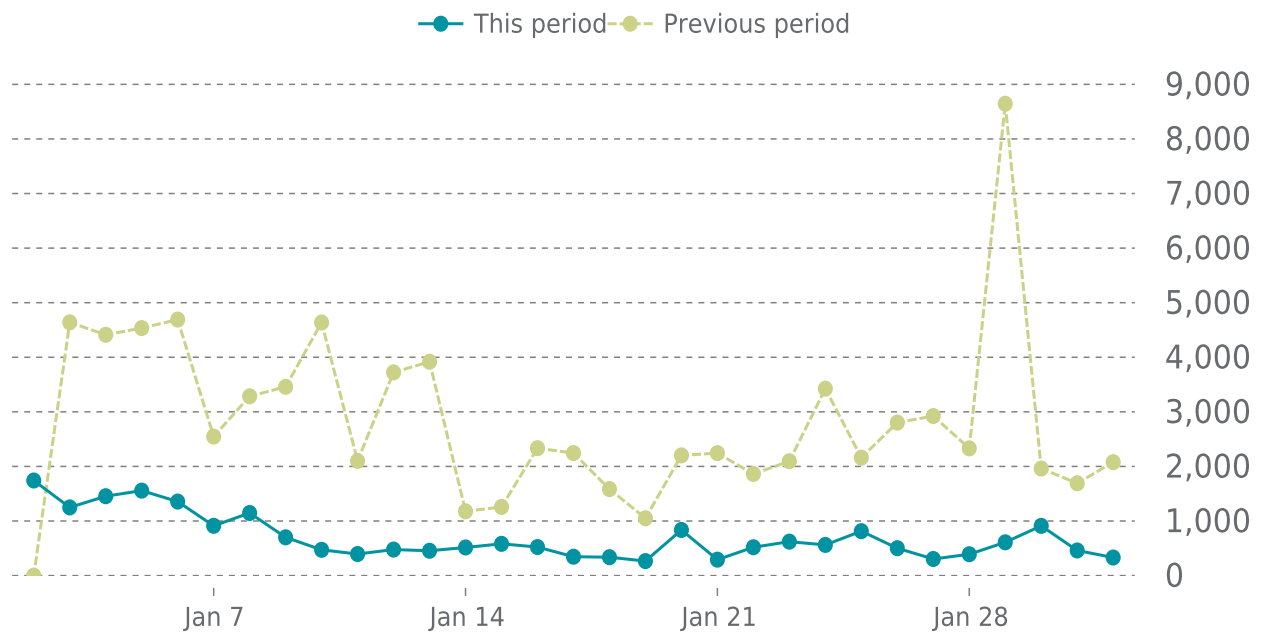

## OVERVIEW

Plugin updates

**7**

## UPDATES HISTORY

Plugin name	Plugin version		Date
Yoast SEO	24.2	→ 24.3	01/27/2025
WPForms	1.9.2.3	→ 1.9.3.1	01/21/2025
PublishPress Capabilities	2.17.0	→ 2.18.0	01/17/2025
Yoast SEO	24.0	→ 24.1	01/07/2025
Use Any Font	6.3.10	→ 6.3.11	01/07/2025
Imagify	2.2.3.2	→ 2.2.4	01/07/2025
PublishPress Capabilities	2.16.0	→ 2.17.0	01/07/2025

# ✓ ANALYTICS

Traffic down by: **75.4%**  
01/01/2025 to 01/31/2025

## SESSIONS