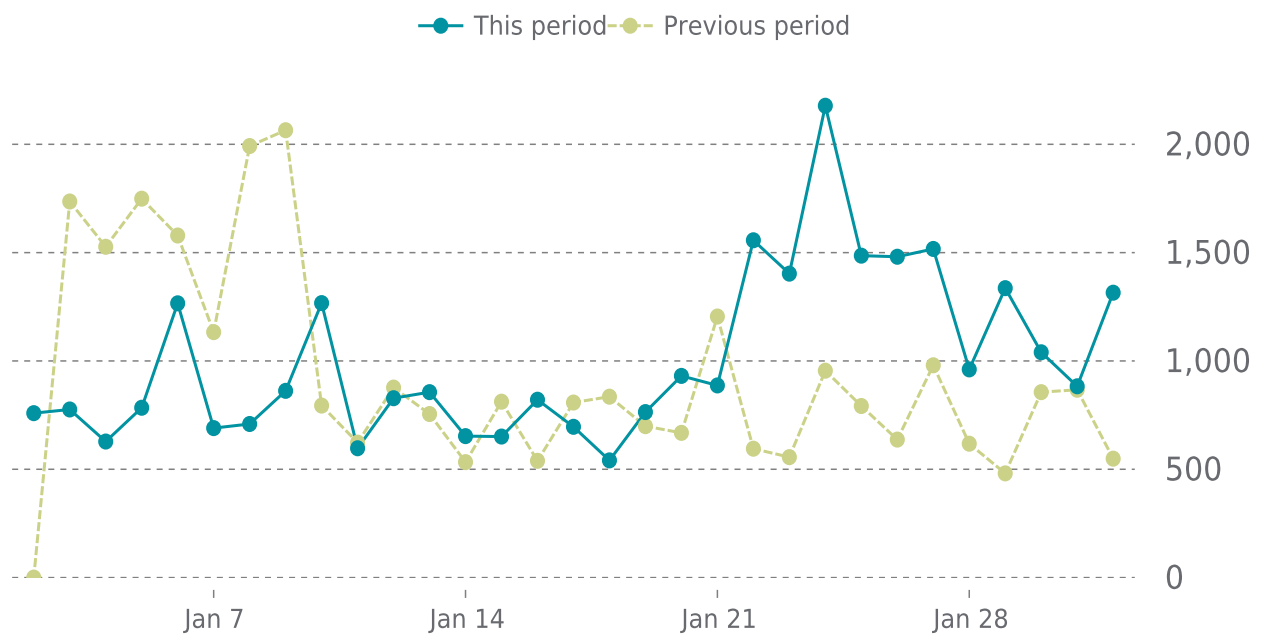

UPDATES

Total updates performed: **6**

01/01/2025 to 01/31/2025

OVERVIEW

Plugin updates

6

UPDATES HISTORY

Plugin name	Plugin version		Date
Yoast SEO	24.2	→ 24.3	01/27/2025
WPForms	1.9.2.3	→ 1.9.3.1	01/21/2025
Toolset Views	3.6.16	→ 3.6.18	01/16/2025
Yoast SEO	24.1	→ 24.2	01/16/2025
Imagify	2.2.3.2	→ 2.2.4	01/16/2025
PublishPress Capabilities	2.17.0	→ 2.18.0	01/16/2025

UPTIME

Up for: **450d 15h**
Overall Uptime: **100.000%**

OVERVIEW

last 24 hours
100%

last 7 days
100%

last 30 days
100%

UPTIME HISTORY

Event	Date	Reason	Duration
UP	11/08/2023	-	450d 15h

✓ ANALYTICS

Traffic up by: **8%**
01/01/2025 to 01/31/2025

SESSIONS

SECURITY

Total security checks: **4**

01/01/2025 to 01/31/2025

MOST RECENT SCAN

01/27/2025