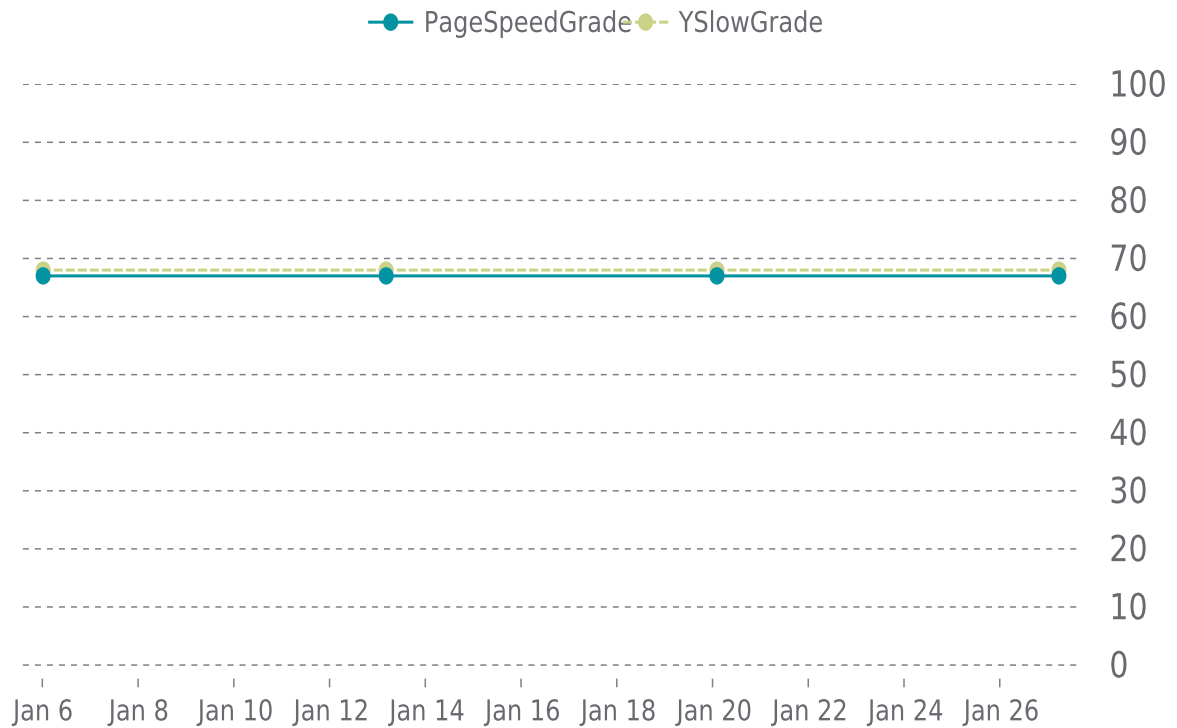

✓ PERFORMANCE

Total performance checks: **5**

01/01/2025 to 01/31/2025

MOST RECENT SCAN

01/27/2025

PageSpeed Grade

D (67%)

Previous check: 67%

YSlow Grade

D (68%)

Previous check: 68%

PERFORMANCE OVERVIEW

PERFORMANCE HISTORY

Date	Load time	PageSpeed	YSlow
01/27/2025 05:40	3.51 s	D (67%)	D (68%)
01/20/2025 02:13	2.37 s	D (67%)	D (68%)
01/13/2025 04:23	2.16 s	D (67%)	D (68%)
01/06/2025 00:25	2.11 s	D (67%)	D (68%)
01/06/2025 00:25	2.87 s	D (67%)	D (68%)